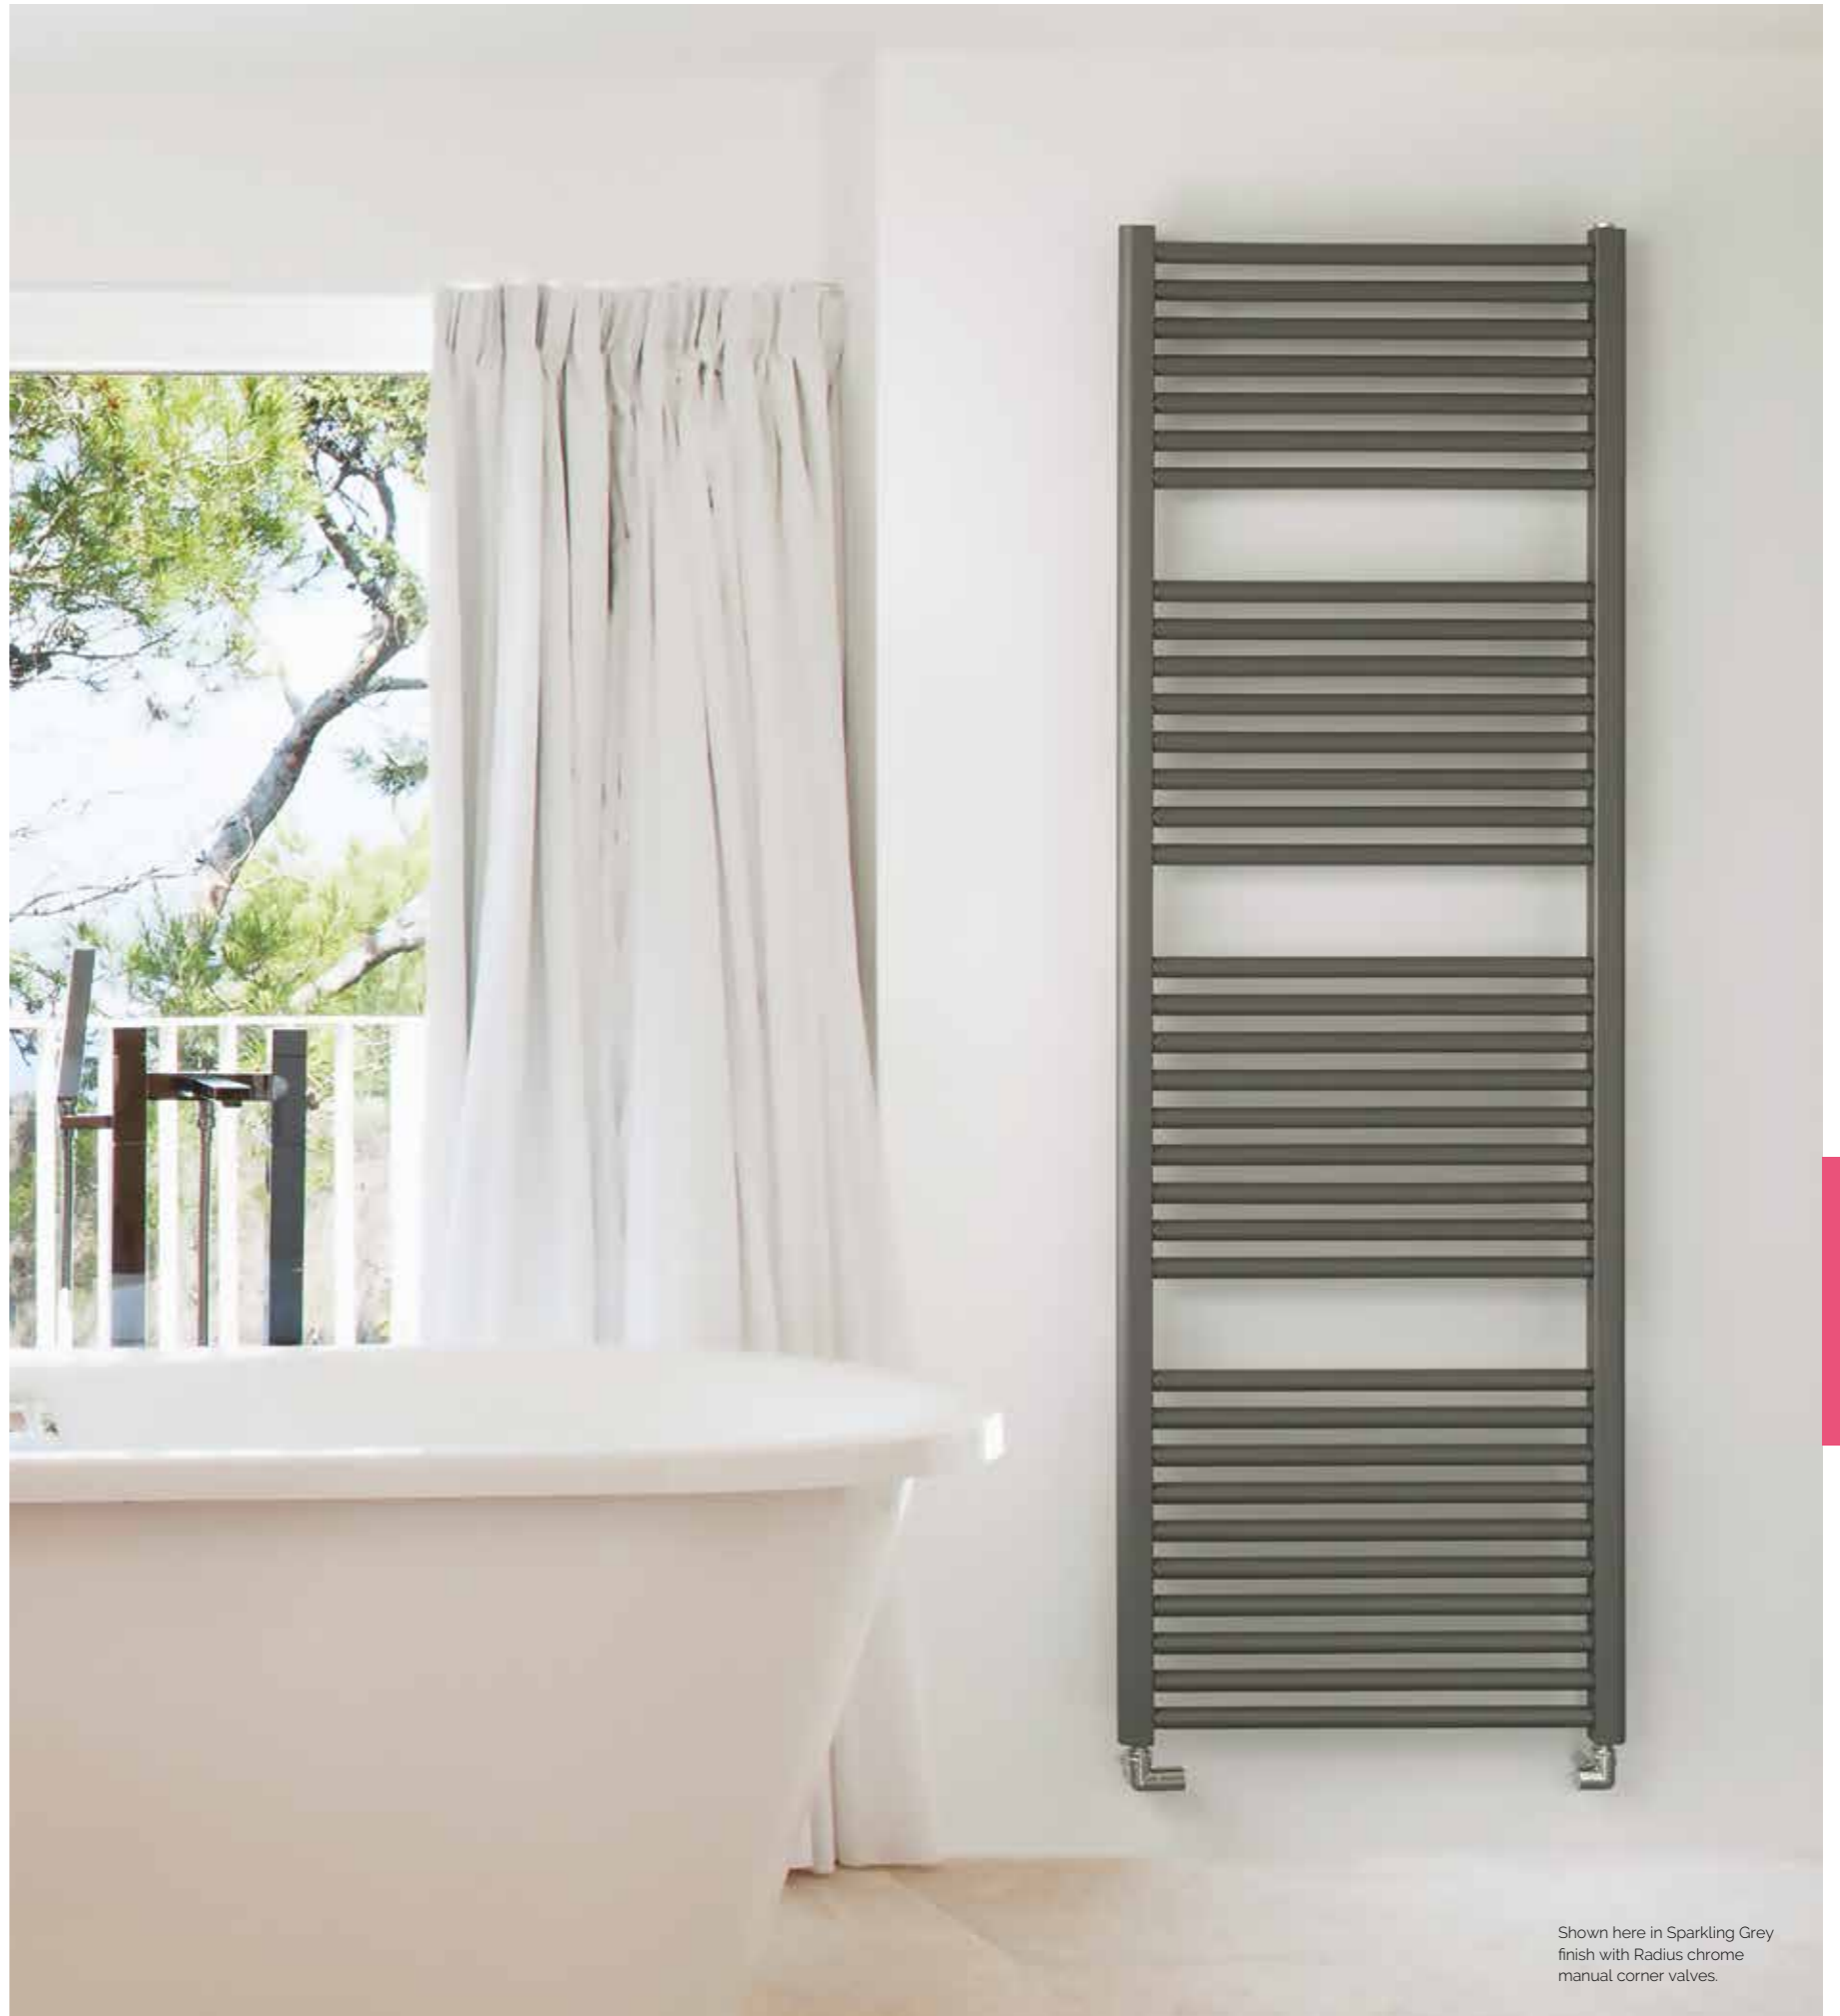

Shown here in Sparkling Grey finish with Radius chrome manual corner valves.