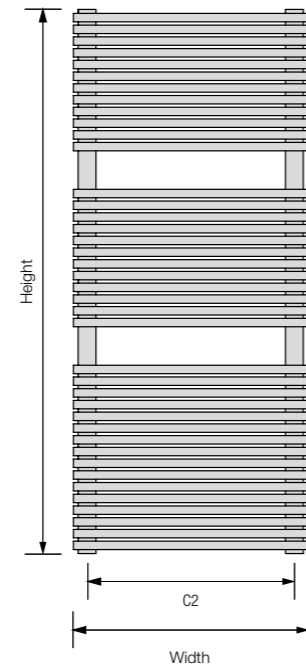

H 1160

Central heating

Height: 1160	Width: 500
Wall to face: 105-118	
C1 Tapping from wall: 68-81	
C2 Centres: 442	
Output Δt 50°C (Polished): 523 watts / 1784 btu	
Output Δt 50°C (Brushed): 545 watts / 1860 btu	
Dry weight kg: 13.70	
Water content L: 6.00	
LOSSP-H-116-50	
Polished £703.00 ex VAT	
£843.60 inc VAT	
LOSSB-H-116-50	
Brushed £721.00 ex VAT	
£865.20 inc VAT	

Dual fuel (See page 200)

Centres: 398 #	
Matching element: 400 watts	
LOSSP-D-116-50	
Polished £823.00 ex VAT	
£987.60 inc VAT	
LOSSB-D-116-50	
Brushed £841.00 ex VAT	
£1009.20 inc VAT	

Electric

Output: 400 watts	
Weight kg: 19.70	
LOSSP-E-116-50	
Polished £823.00 ex VAT	
£987.60 inc VAT	
LOSSB-E-116-50	
Brushed £841.00 ex VAT	
£1009.20 inc VAT	

H 1160

Central heating

Height: 1160	Width: 600
Wall to face: 105-118	
C1 Tapping from wall: 68-81	
C2 Centres: 542	
Output Δt 50°C (Polished): 631 watts / 2153 btu	
Output Δt 50°C (Brushed): 657 watts / 2242 btu	
Dry weight kg: 15.70	
Water content L: 6.80	
LOSSP-H-116-60	
Polished £754.00 ex VAT	
£904.80 inc VAT	
LOSSB-H-116-60	
Brushed £793.00 ex VAT	
£951.60 inc VAT	

Dual fuel (See page 200)

Centres: 498 #	
Matching element: 400 watts	
LOSSP-D-116-60	
Polished £874.00 ex VAT	
£1048.80 inc VAT	
LDCO-D-116-60	
Brushed £913.00 ex VAT	
£1095.60 inc VAT	

Electric

Output: 400 watts	
Weight kg: 22.50	
LOSSP-E-116-60	
Polished £874.00 ex VAT	
£1048.80 inc VAT	
LOSSB-E-116-60	
Brushed £913.00 ex VAT	
£1095.60 inc VAT	

Measurement assuming both tee pieces supplied facing inwards