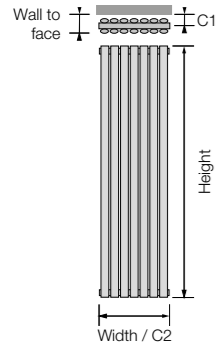

H 1500

Height: 1500 Width: 450
Wall to face: 113 Tubes: 14
C1 Centres: 70 C2 Centres: 450
Output At 50°C: 1518 watts / 5179 btu
Dry weight kg: 25.00
Water content L: 15.00
ARD 03 1 150045
Brushed £1076.00 ex VAT
£1291.20 inc VAT