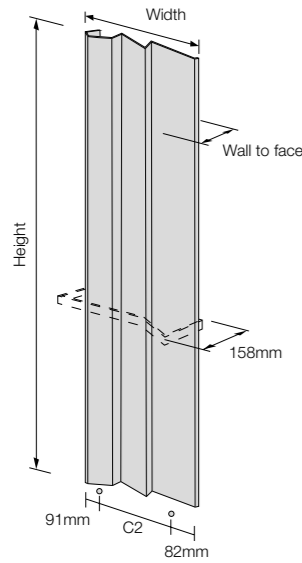

Designed by Daniel Libeskind.

H 1800

Height: **1800** Width: **409**
 Wall to face: **106**
 Tapping from wall: **50**
 C2: **236**
 Output Δt 50°C: **875 watts / 2986 btu**
 Dry weight kg: **18.00**
 Water content L: **1.80**