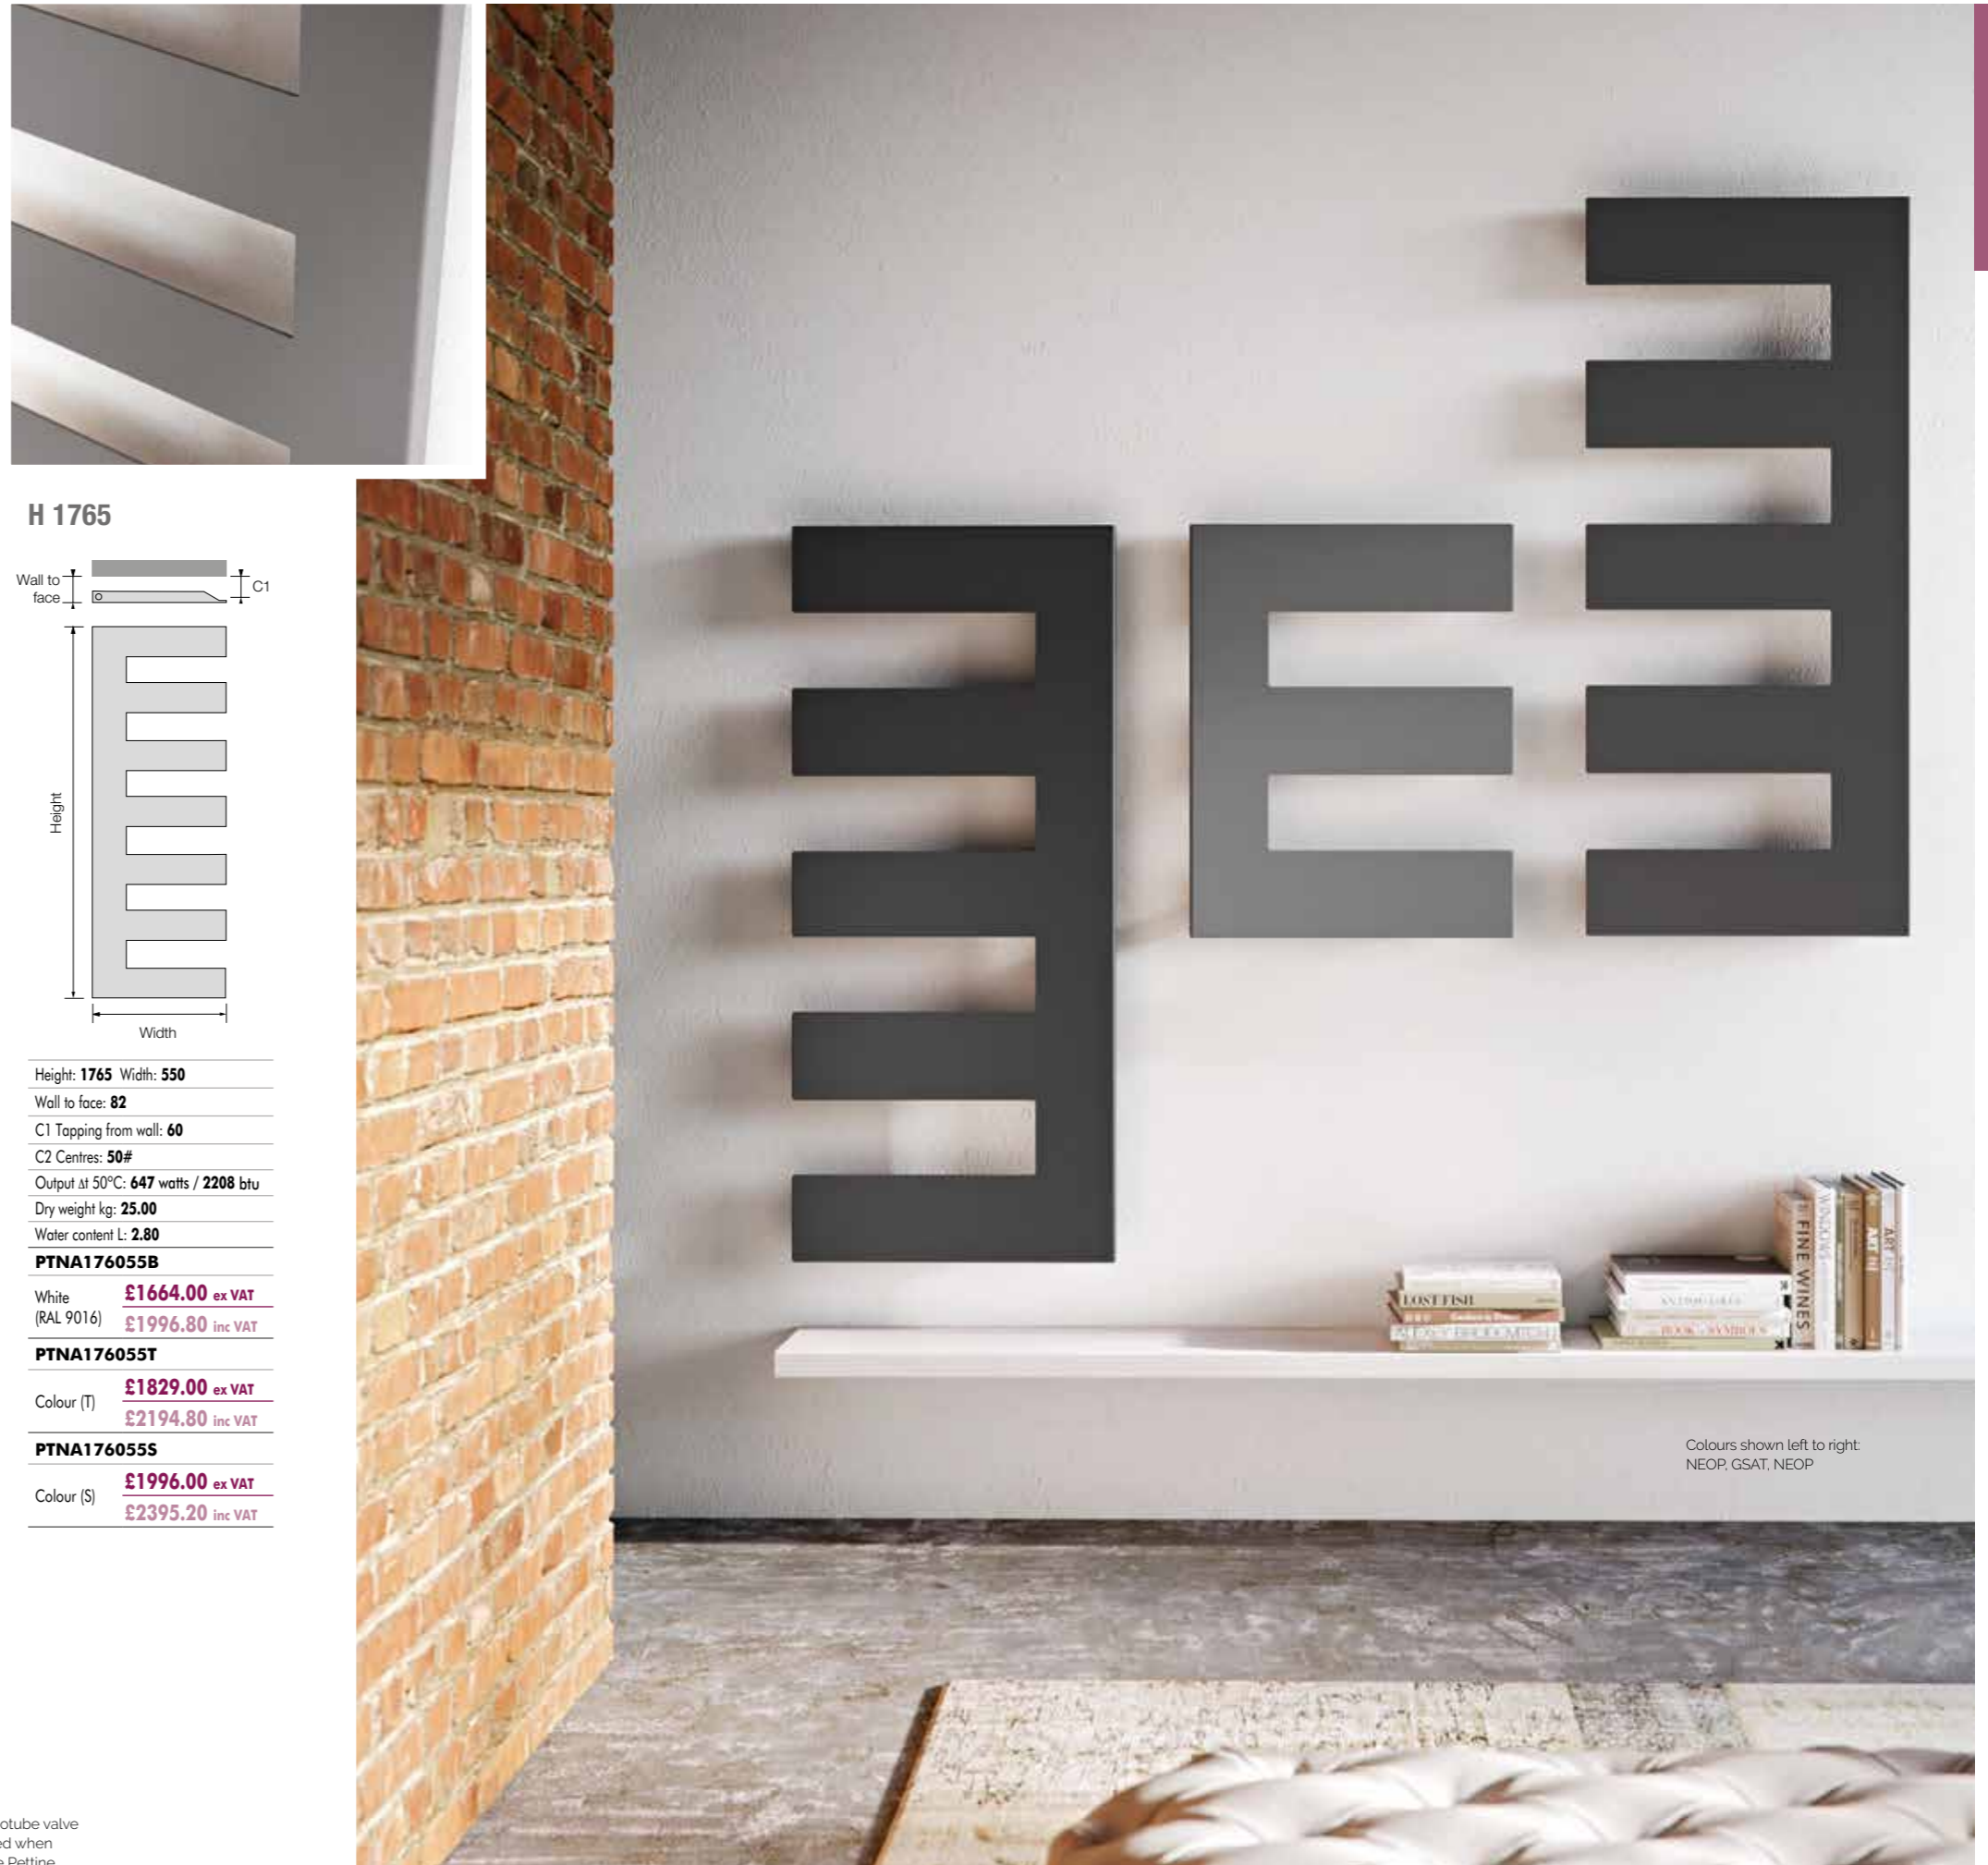

Pettine

From the Italian word for 'Comb', Pettine is a distinctive, reversible radiator that can be arranged in a variety of layouts to create a decorative wall feature.

Designed by Andrea Crosetta.

Designer