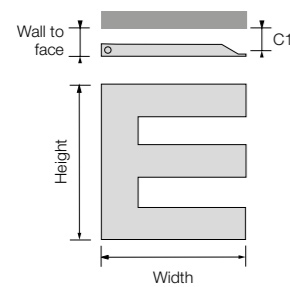

H 685

Height: **685** Width: **550**
Wall to face: **82**
C1 Tapping from wall: **60**
C2 Centres: **50#**
Output Δt 50°C: **282** watts / **962** btu
Dry weight kg: **10.55**
Water content L: **1.00**

PTNA068055B

White **£968.00 ex VAT**
(RAL 9016) **£1161.60 inc VAT**

PTNA068055T

Colour (T) **£1065.00 ex VAT**
£1278.00 inc VAT

PTNA068055S

Colour (S) **£1161.00 ex VAT**
£1393.20 inc VAT

25mm in from side to first tapping

Valve options

E12MBSQB

Angled Manual Monotube Valve - White **£130.00 ex VAT**
£156.00 inc VAT

E12MBSQR

Angled Manual Monotube Valve - Chrome **£130.00 ex VAT**
£156.00 inc VAT