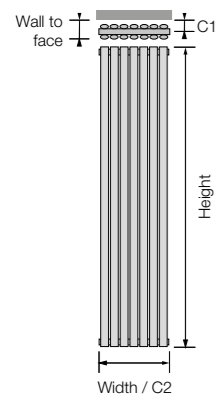

H 1800

Height: 1800 Width: 250
Wall to face: 113 Tubes: 8
C1 Centres: 70 C2 Centres: 250
Output At 50°C: 1052 watts / 3589 btu
Dry weight kg: 18.00
Water content L: 10.00
ARD 03 1 180025
Brushed £753.00 ex VAT
£903.60 inc VAT

Height: 1800 Width: 450
Wall to face: 113 Tubes: 14
C1 Centres: 70 C2 Centres: 450
Output At 50°C: 1830 watts / 6244 btu
Dry weight kg: 29.00
Water content L: 18.00
ARD 03 1 180045
Brushed £1303.00 ex VAT
£1563.60 inc VAT

Height: 1800 Width: 310
Wall to face: 113 Tubes: 10
C1 Centres: 70 C2 Centres: 310
Output At 50°C: 1316 watts / 4490 btu
Dry weight kg: 21.00
Water content L: 13.00
ARD 03 1 180031
Brushed £935.00 ex VAT
£1122.00 inc VAT

Height: 1800 Width: 560
Wall to face: 113 Tubes: 18
C1 Centres: 70 C2 Centres: 560
Output At 50°C: 2366 watts / 8078 btu
Dry weight kg: 38.00
Water content L: 23.00
ARD 03 1 180056
Brushed £1667.00 ex VAT
£2000.40 inc VAT