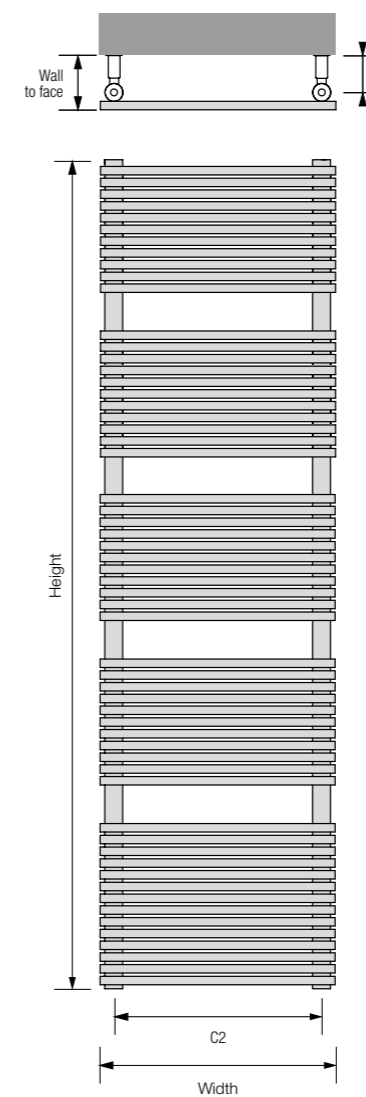

H 1885

Central heating

Height: 1885 Width: 480
Wall to face: 101-114
C1 Tapping from wall: 64-77
C2 Centres: 450
Output at 50°C: 1090 watts / 3719 btu
Dry weight kg: 19.10
Water content L: 7.90
LSWH-H-188-48
White £410.00 ex VAT (RAL 9016) £492.00 inc VAT
LSMI-H-188-48
Milky £512.50 ex VAT £615.00 inc VAT
LSSG-H-188-48
Sparkling £512.50 ex VAT Grey £615.00 inc VAT
LSCO-H-188-48
Colour £512.50 ex VAT £615.00 inc VAT

Dual fuel (See page 200)

Centres: 406 #
Matching element: 800 watts
LSWH-D-188-48
White £530.00 ex VAT (RAL 9016) £636.00 inc VAT
LSMI-D-188-48
Milky £632.50 ex VAT £759.00 inc VAT
LSSG-D-188-48
Sparkling £632.50 ex VAT Grey £759.00 inc VAT
LSCO-D-188-48
Colour £632.50 ex VAT £759.00 inc VAT

Electric

Output: 800 watts
Weight kg: 27.00
LSWH-E-188-48
White £530.00 ex VAT (RAL 9016) £636.00 inc VAT
LSMI-E-188-48
Milky £632.50 ex VAT £759.00 inc VAT
LSSG-E-188-48
Sparkling £632.50 ex VAT Grey £759.00 inc VAT
LSCO-E-188-48
Colour £632.50 ex VAT £759.00 inc VAT

Measurement assuming both tee pieces supplied facing inwards

Height: 1885 Width: 580
Wall to face: 101-114
C1 Tapping from wall: 64-77
C2 Centres: 550
Output at 50°C: 1298 watts / 4429 btu
Dry weight kg: 22.20
Water content L: 9.10
LSWH-H-188-58
White £416.00 ex VAT (RAL 9016) £499.20 inc VAT
LSMI-H-188-58
Milky £520.00 ex VAT £624.00 inc VAT
LSSG-H-188-58
Sparkling £520.00 ex VAT Grey £624.00 inc VAT
LSCO-H-188-58
Colour £520.00 ex VAT £624.00 inc VAT

Centres: 506 #
Matching element: 800 watts
LSWH-D-188-58
White £536.00 ex VAT (RAL 9016) £643.20 inc VAT
LSMI-D-188-58
Milky £640.00 ex VAT £768.00 inc VAT
LSSG-D-188-58
Sparkling £640.00 ex VAT Grey £768.00 inc VAT
LSCO-D-188-58
Colour £640.00 ex VAT £768.00 inc VAT

Output: 800 watts
Weight kg: 31.30
LSWH-E-188-58
White £536.00 ex VAT (RAL 9016) £643.20 inc VAT
LSMI-E-188-58
Milky £640.00 ex VAT £768.00 inc VAT
LSSG-E-188-58
Sparkling £640.00 ex VAT Grey £768.00 inc VAT
LSCO-E-188-58
Colour £640.00 ex VAT £768.00 inc VAT