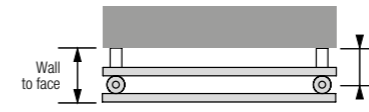

H 1885

Central heating

Height: **1885** Width: **480**
Wall to face: **123-136**
C1 Tapping from wall: **68-81**
C2 Centres: **450**
Output Δt 50°C:
1565 watts / 5340 btu
Dry weight kg: **34.00**
Water content L: **13.70**
LDWH-H-188-48
White **£710.00 ex VAT**
(RAL 9016) **£852.00 inc VAT**
LDCO-H-188-48
Colour **£887.50 ex VAT**
£1065.00 inc VAT

Dual fuel (See page 200)

Centres: **406 #**
Matching element: **800 watts**
LDWH-D-188-48
White **£830.00 ex VAT**
(RAL 9016) **£996.00 inc VAT**
LDCO-D-188-48
Colour **£1007.50 ex VAT**
£1209.00 inc VAT

Electric

Output: **800 watts**
Weight kg: **47.70**
LDWH-E-188-48
White **£830.00 ex VAT**
(RAL 9016) **£996.00 inc VAT**
LDCO-E-188-48
Colour **£1007.50 ex VAT**
£1209.00 inc VAT

Height: **1885** Width: **580**
Wall to front face: **123-136**
C1 Tapping from wall: **68-81**
C2 Centres: **550**
Output Δt 50°C:
2042 watts / 6967 btu
Dry weight kg: **40.30**
Water content L: **16.10**
LDWH-H-188-58
White **£762.00 ex VAT**
(RAL 9016) **£914.40 inc VAT**
LDCO-H-188-58
Colour **£952.50 ex VAT**
£1143.00 inc VAT

Centres: **506 #**
Matching element: **800 watts**
LDWH-D-188-58
White **£882.00 ex VAT**
(RAL 9016) **£1058.40 inc VAT**
LDCO-D-188-58
Colour **£1072.50 ex VAT**
£1287.00 inc VAT

Output: **800 watts**
Weight kg: **56.40**
LDWH-E-188-58
White **£882.00 ex VAT**
(RAL 9016) **£1058.40 inc VAT**
LDCO-E-188-58
Colour **£1072.50 ex VAT**
£1287.00 inc VAT

Measurement assuming both tee pieces supplied facing inwards

Measurement assuming both tee pieces supplied facing inwards