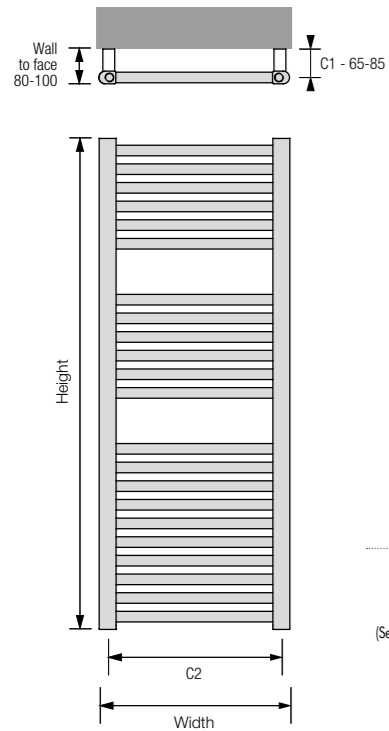

Sizes:	Material:	Operating up to:	Delivery:	Electric options:	Colours:	Guarantee:
8	S	6bar	2-3days*		chart 1	5yrs**

Nina

Central heating

H 1160

Height: **1160** Width: **400** C2 Centres: **306**

Outputs for all apart from chrome:
Δt 50°C: **449 watts / 1532 btu**

Outputs for chrome only:
Δt 50°C: **289 watts / 986 btu**

Dry weight kg: **7.60** Water content L: **5.10**

NIWH-H-116-40	
White (RAL 9016)	£130.00 ex VAT £156.00 inc VAT
NIMI-H-116-40	
Milky	£162.50 ex VAT £195.00 inc VAT
NIQD-H-116-40	
Quartz Dust	£162.50 ex VAT £195.00 inc VAT
NISG-H-116-40	
Sparkling Grey	£162.50 ex VAT £195.00 inc VAT
NISB-H-116-40	
Sparkling Black	£162.50 ex VAT £195.00 inc VAT
NIMB-H-116-40	
Matt Black	£162.50 ex VAT £195.00 inc VAT
NICO-H-116-40	
Colour	£162.50 ex VAT £195.00 inc VAT
NICH-H-116-40	
Chrome	£353.00 ex VAT £423.60 inc VAT

Height: **1160** Width: **500** C2 Centres: **406**

Outputs for all apart from chrome:
Δt 50°C: **539 watts / 1839 btu**

Outputs for chrome only:
Δt 50°C: **362 watts / 1235 btu**

Dry weight kg: **8.90** Water content L: **6.00**

NIWH-H-116-50	
White (RAL 9016)	£138.00 ex VAT £165.60 inc VAT
NIMI-H-116-50	
Milky	£172.50 ex VAT £207.00 inc VAT
NIQD-H-116-50	
Quartz Dust	£172.50 ex VAT £207.00 inc VAT
NISG-H-116-50	
Sparkling Grey	£172.50 ex VAT £207.00 inc VAT
NISB-H-116-50	
Sparkling Black	£172.50 ex VAT £207.00 inc VAT
NIMB-H-116-50	
Matt Black	£172.50 ex VAT £207.00 inc VAT
NICO-H-116-50	
Colour	£172.50 ex VAT £207.00 inc VAT
NICH-H-116-50	
Chrome	£364.00 ex VAT £436.80 inc VAT

Height: **1160** Width: **600** C2 Centres: **506**

Outputs for all apart from chrome:
Δt 50°C: **630 watts / 2150 btu**

Outputs for chrome only:
Δt 50°C: **426 watts / 1454 btu**

Dry weight kg: **10.20** Water content L: **4.60**

NIWH-H-116-60	
White (RAL 9016)	£145.00 ex VAT £174.00 inc VAT
NIMI-H-116-60	
Milky	£181.25 ex VAT £217.50 inc VAT
NIQD-H-116-60	
Quartz Dust	£181.25 ex VAT £217.50 inc VAT
NISG-H-116-60	
Sparkling Grey	£181.25 ex VAT £217.50 inc VAT
NISB-H-116-60	
Sparkling Black	£181.25 ex VAT £217.50 inc VAT
NIMB-H-116-60	
Matt Black	£181.25 ex VAT £217.50 inc VAT
NICO-H-116-60	
Colour	£181.25 ex VAT £217.50 inc VAT
NICH-H-116-60	
Chrome	£374.00 ex VAT £448.80 inc VAT

Dual fuel

(See page 200)

Centres: **306 #**

NIWH-D-116-40 (400 watts)	
White (RAL 9016)	£250.00 ex VAT £300.00 inc VAT
NIMI-D-116-40 (400 watts)	
Milky	£282.50 ex VAT £339.00 inc VAT
NIQD-D-116-40 (400 watts)	
Quartz Dust	£282.50 ex VAT £339.00 inc VAT
NISG-D-116-40 (400 watts)	
Sparkling Grey	£282.50 ex VAT £339.00 inc VAT
NISB-D-116-40 (400 watts)	
Sparkling Black	£282.50 ex VAT £339.00 inc VAT
NIMB-D-116-40 (400 watt)	
Matt Black	£282.50 ex VAT £339.00 inc VAT
NICO-D-116-40 (400 watts)	
Colour	£282.50 ex VAT £339.00 inc VAT
NICH-D-116-40 (200 watts)	
Chrome	£473.00 ex VAT £567.60 inc VAT