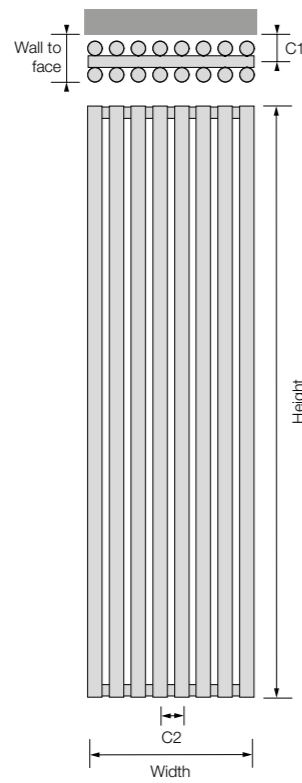

Height: 1830	Width: 430
Wall to face: 124	Tubes: 16
C1 Tapping from wall: 71	
C2 Centres: 50	
Output at 50°C: 1522 watts / 5193 btu	
Dry weight kg: 32.86	
Water content L: 29.66	
TUBWH-183-08	
White (RAL 9016)	£724.00 ex VAT
	£868.80 inc VAT
TUBSG-183-08	
Sparkling Grey	£905.00 ex VAT
	£1086.00 inc VAT
TUBCO-183-08	
Colour	£905.00 ex VAT
	£1086.00 inc VAT