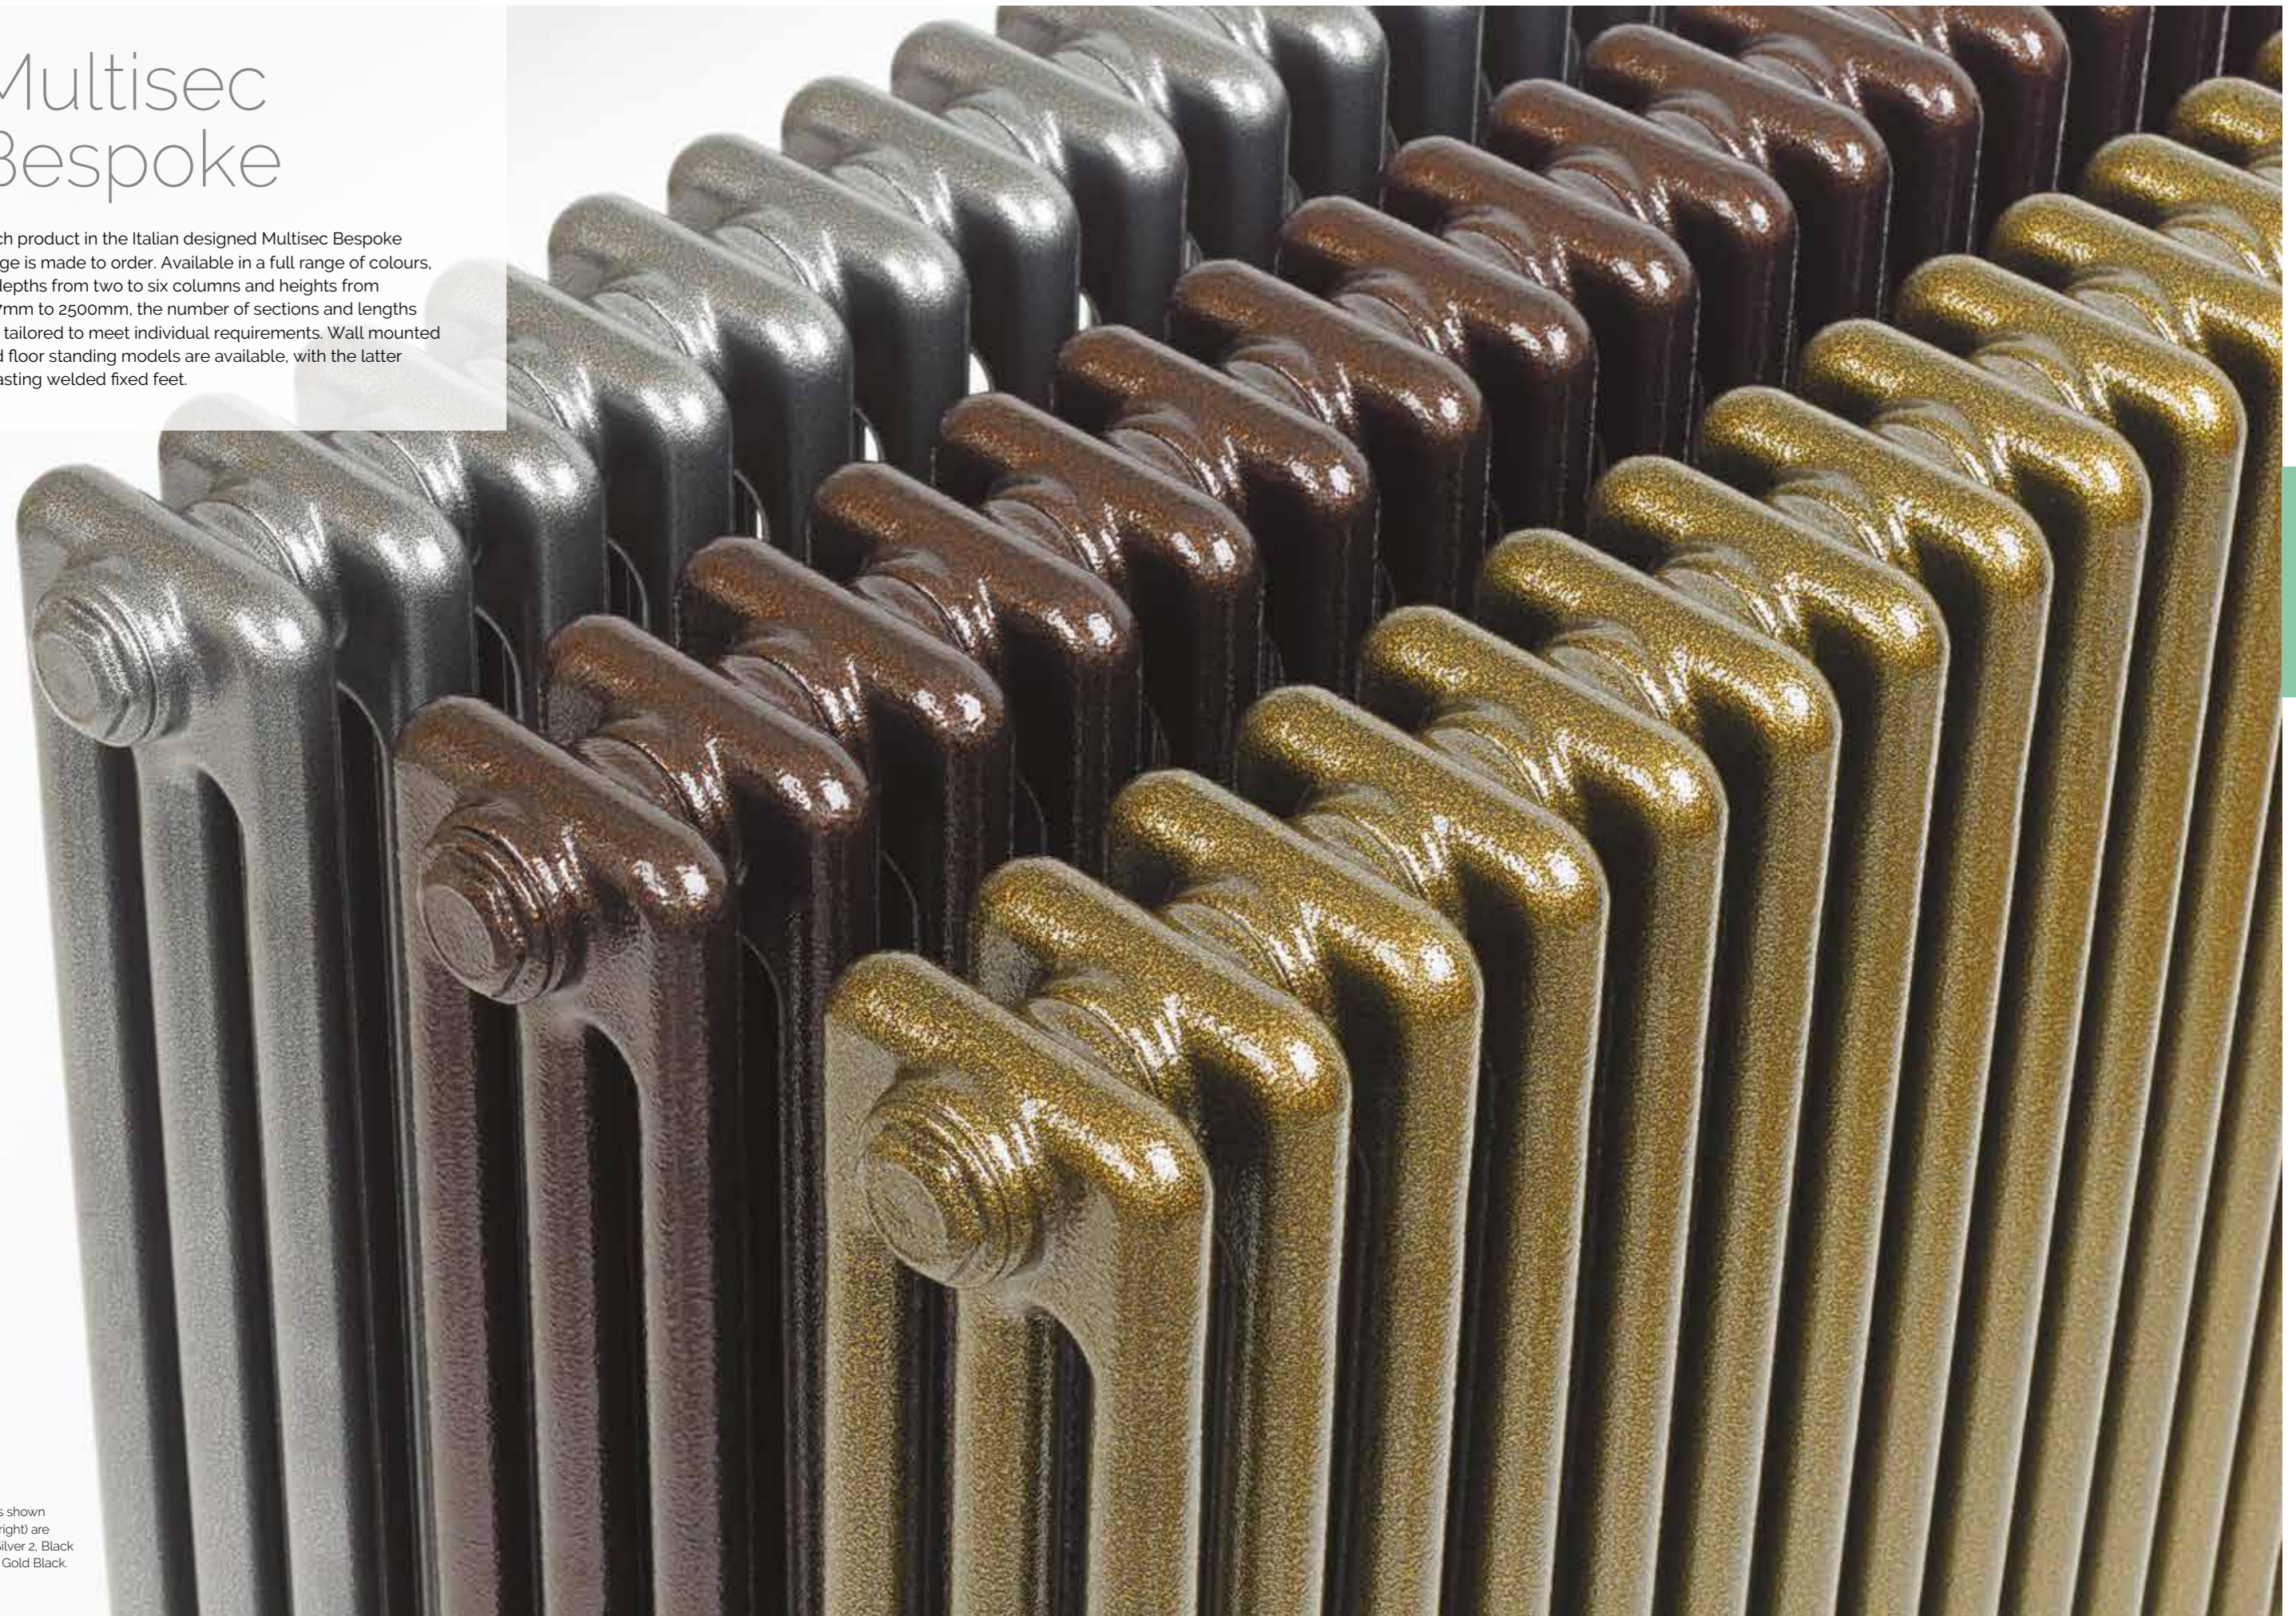

Note: 1950mm & 2350mm length models will be supplied with an additional foot support.

5 section model shown here in Manhattan finish.

Multisecc Bespoke

Each product in the Italian designed Multisecc Bespoke range is made to order. Available in a full range of colours, in depths from two to six columns and heights from 207mm to 2500mm, the number of sections and lengths are tailored to meet individual requirements. Wall mounted and floor standing models are available, with the latter boasting welded fixed feet.