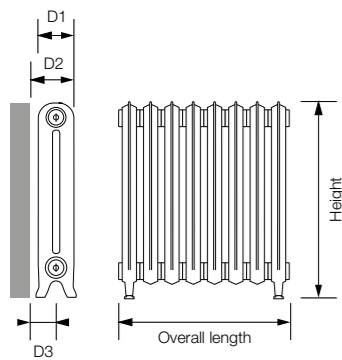

All information is per section

BUR 0838-B

Primer (requires overpainting)	£166.00 ex VAT £199.20 inc VAT
Painted finish	£181.00 ex VAT £217.20 inc VAT
Hand polished finish	£256.00 ex VAT £307.20 inc VAT
Height (mm)	838
Output (watts Δt 50°C)	136.1
No. columns deep	2
Depth (mm) - D1	214
Depth (wall to face) (mm) - D2	246 or 256
Pipe centres from wall (mm) - D3	139 or 149
Width (mm)	76
Dry weight (kg)	12.2
Water content (L)	2.9
Max no. factory built sections	15