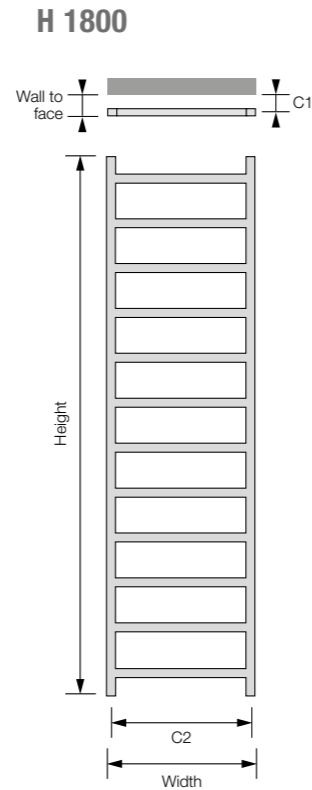

Height: 900 Width: 500
Wall to face: 73
C1 Centres: 59 C2 Centres: 472
Output Δt 50°C: 154 watts / 525 btu
Dry weight kg: 5.85
Water content L: 3.06
CLI 04 1 090050
Polished £397.00 ex VAT
Central heating £476.40 inc VAT

Height: 1200 Width: 350
Wall to face: 73
C1 Centres: 59 C2 Centres: 322
Output Δt 50°C: 163 watts / 556 btu
Dry weight kg: 6.90
Water content L: 3.32
CLI 04 1 120035
Polished £371.00 ex VAT
Central heating £445.20 inc VAT

Height: 1800 Width: 350
Wall to face: 73
C1 Centres: 59 C2 Centres: 322
Output Δt 50°C: 243 watts / 829 btu
Dry weight kg: 10.30
Water content L: 4.98
CLI 04 1 180035
Polished £504.00 ex VAT
Central heating £604.80 inc VAT

Height: 1200 Width: 500
Wall to face: 73
C1 Centres: 59 C2 Centres: 472
Output Δt 50°C: 205 watts / 699 btu
Dry weight kg: 7.80
Water content L: 4.09
CLI 04 1 120050
Polished £505.00 ex VAT
Central heating £606.00 inc VAT

Height: 1800 Width: 500
Wall to face: 73
C1 Centres: 59 C2 Centres: 472
Output Δt 50°C: 306 watts / 1044 btu
Dry weight kg: 11.70
Water content L: 6.13
CLI 04 1 180050
Polished £686.00 ex VAT
Central heating £823.20 inc VAT

Shown here with Tekne valves