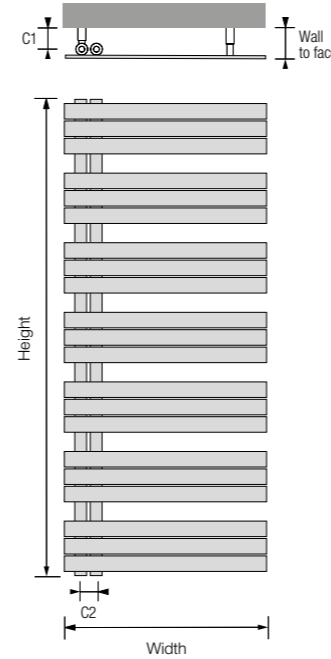

H 1536

Central heating

Height: 1536	Width: 600
Wall to face: 116-129	
C1 Centres: 87-100	C2 Centres: 50 #
Output at 50°C: 742 watts / 2532 btu	
Dry weight kg: 17.10	
Water content L: 7.60	
SOWH-H-153-60	
White (RAL 9016)	£502.00 ex VAT
	£602.40 inc VAT
SOMI-H-153-60	
Milky	£627.50 ex VAT
	£753.00 inc VAT
SOQD-H-153-60	
Quartz Dust	£627.50 ex VAT
	£753.00 inc VAT
SOSG-H-153-60	
Sparkling Grey	£627.50 ex VAT
	£753.00 inc VAT
SOSB-H-153-60	
Sparkling Black	£627.50 ex VAT
	£753.00 inc VAT
SOCO-H-153-60	
Colour	£627.50 ex VAT
	£753.00 inc VAT

Electric

Output: 600 watts	
Weight kg: 24.70	
SOWH-E-153-60	
White (RAL 9016)	£622.00 ex VAT
	£746.40 inc VAT
SOMI-E-153-60	
Milky	£747.50 ex VAT
	£897.00 inc VAT
SOQD-E-153-60	
Quartz Dust	£747.50 ex VAT
	£897.00 inc VAT
SOSG-E-153-60	
Sparkling Grey	£747.50 ex VAT
	£897.00 inc VAT
SOSB-E-153-60	
Sparkling Black	£747.50 ex VAT
	£897.00 inc VAT
SOCO-E-153-60	
Colour	£747.50 ex VAT
	£897.00 inc VAT

Note: 19mm in from side to first tapping

Good to know

The Sofia is reversible, so the vertical tubes can either be on the left or right side. When ordering electric models, please specify which orientation is required.