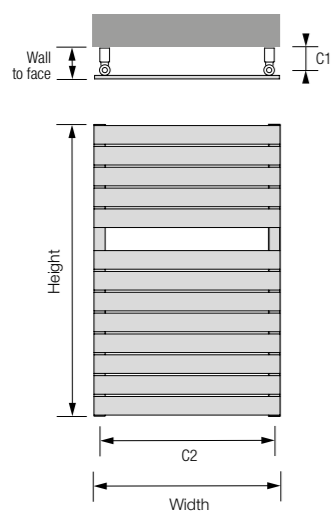

Sizes:	Material:	Operating up to:	Delivery:	Electric options:	Colours:	Guarantee:
5	S	6bar	2-3days*		chart 1	5yrs**

Bianca

H 784

Central heating

Height:	784	Width:	500
Wall to face:	89-102		
C1 tapping from wall:	64-77		
C2 Centres:	470		
Output at 50°C:	442 watts / 1508 btu		
Dry weight kg:	8.70		
Water content L:	3.20		
BIWH-H-078-50			
White (RAL 9016)	£308.00 ex VAT		
	£369.60 inc VAT		
BIMI-H-078-50			
Milky	£385.00 ex VAT		
	£462.00 inc VAT		
BISB-H-078-50			
Sparkling Black	£385.00 ex VAT		
	£462.00 inc VAT		
BICO-H-078-50			
Colour	£385.00 ex VAT		
	£462.00 inc VAT		

Dual fuel (See page 200)

Centres:	426 #
Matching element:	400 watts
BIWH-D-078-50	
White (RAL 9016)	£428.00 ex VAT
	£513.60 inc VAT
BIMI-D-078-50	
Milky	£505.00 ex VAT
	£606.00 inc VAT
BISB-D-078-50	
Sparkling Black	£505.00 ex VAT
	£606.00 inc VAT
BICO-D-078-50	
Colour	£505.00 ex VAT
	£606.00 inc VAT

Electric

Output:	400 watts
Weight kg:	11.90
BIWH-E-078-50	
White (RAL 9016)	£428.00 ex VAT
	£513.60 inc VAT
BIMI-E-078-50	
Milky	£505.00 ex VAT
	£606.00 inc VAT
BISB-E-078-50	
Sparkling Black	£505.00 ex VAT
	£606.00 inc VAT
BICO-E-078-50	
Colour	£505.00 ex VAT
	£606.00 inc VAT