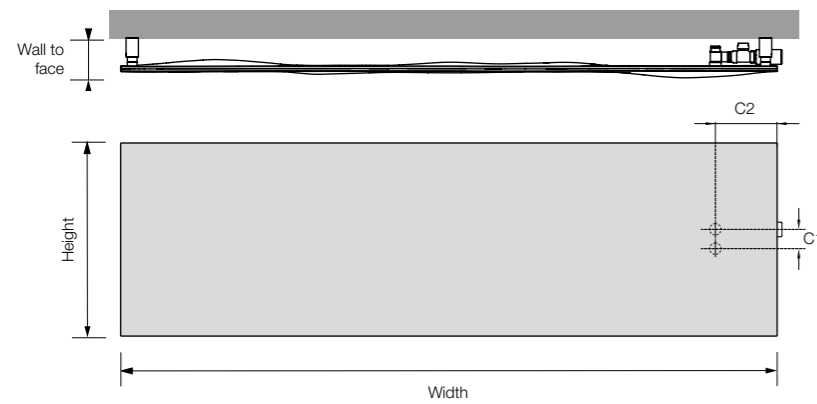

Sizes:	Material:	Operating up to:	Delivery:	Guarantee:
1	SS	5bar	4-6wks	5yrs

Blow® Horizontal

This spectacular model has a breathtaking finish, which adds a sculptural quality and is unique to every Blow® radiator. Thermostatic valves are included as standard.

Designed by French architect, inventor and designer Jean-Marie Massaud.

H 500

Height:	500
Width:	1700
Wall to face:	87/104
C1 Centres:	50
C2 Centres:	88
Output at 50°C:	700 watts / 2388 btu
Dry weight kg:	18.70
Water content L:	1.30
BLOH-0500-1700	
Polished	£2722.00 ex VAT
	£3266.40 inc VAT

Good to know

The Blow® won the prestigious Red Dot Design Award in 2012, identified as the best radiator of the year.

reddot design award