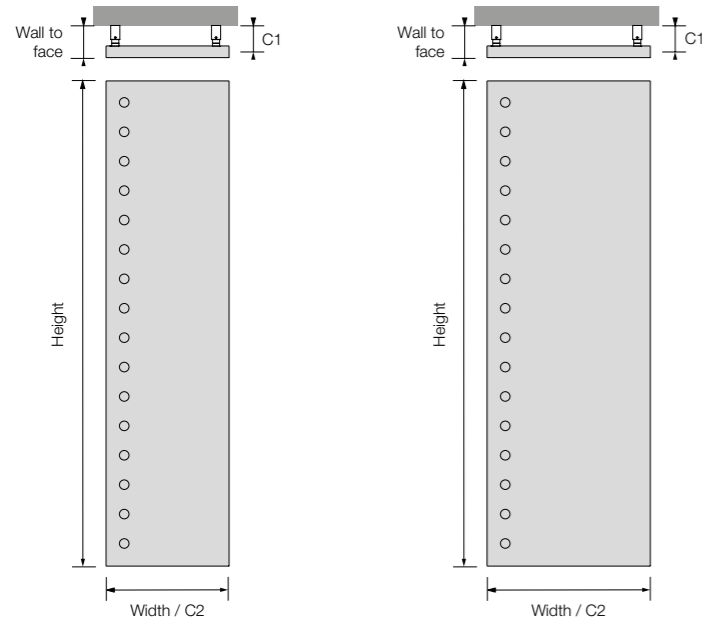

Sizes:	Material:	Operating up to:	Delivery:	Colours:	Guarantee:
2	S	10bar	5-6wks	chart 2	5yrs

Flat VS

This decorative radiator with its series of holes creates an original, attractive model that can adorn any contemporary room.

H 1725

Height:	1725	Width:	375
Wall to face:	88		
C1 Tapping from wall:	54		
C2 Centres:	375		
Output Δt 50°C:	598 watts / 2040 btu		
Dry weight kg:	17.80		
Water content L:	2.80		
FL13S172015B			
White (RAL 9016)	£879.00 ex VAT		
	£1054.80 inc VAT		
FL13S172015T			
Colour (T)	£966.00 ex VAT		
	£1159.20 inc VAT		
FL13S172015S			
Colour (S)	£1054.00 ex VAT		
	£1264.80 inc VAT		

Height:	1725	Width:	495
Wall to face:	88		
C1 Tapping from wall:	54		
C2 Centres:	495		
Output Δt 50°C:	797 watts / 2719 btu		
Dry weight kg:	23.60		
Water content L:	3.70		
FL13S172020B			
White (RAL 9016)	£1006.00 ex VAT		
	£1207.20 inc VAT		
FL13S172020T			
Colour (T)	£1106.00 ex VAT		
	£1327.20 inc VAT		
FL13S172020S			
Colour (S)	£1206.00 ex VAT		
	£1447.20 inc VAT