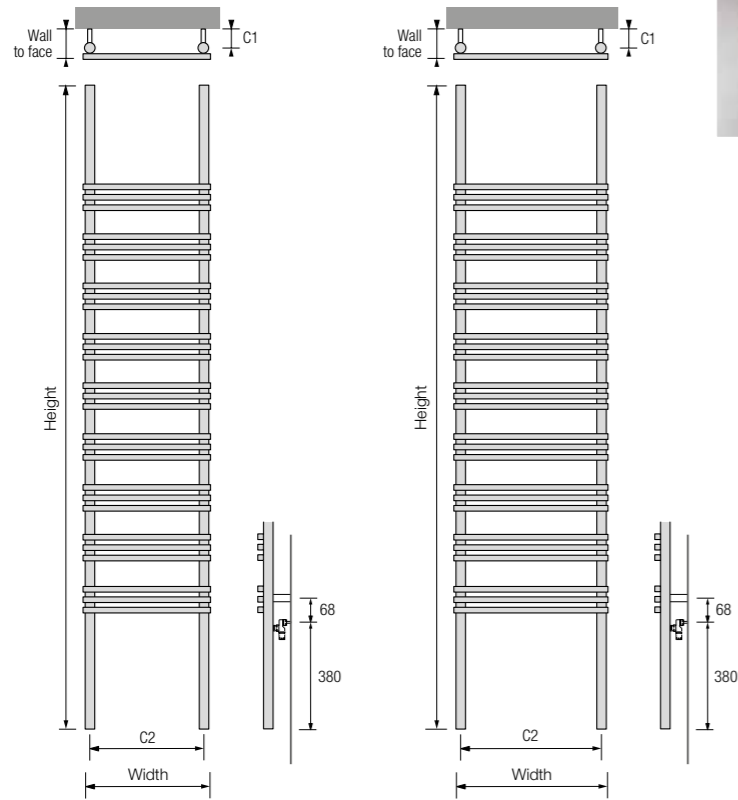

Pioli Wall

Exuding supreme elegance and sophistication, this ladder style towel rail is the perfect accompaniment to a traditional or modern bathroom.

H 2070

Height: **2070** Width: **400**
 Wall to face: **98**
 C1 Tapping from wall: **70**
 C2 Centres: **360**
 Output at 50°C: **545 watts / 1860 btu**
 Dry weight kg: **13.00**
 Water content L: **5.70**