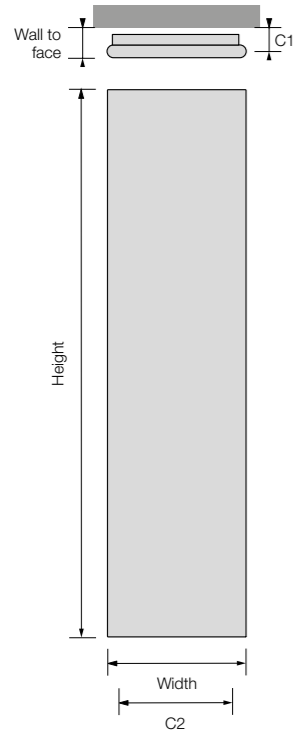

H 1730

Height:	1730	Width:	398
Wall to face:	98		
C1 Tapping from wall:	54		
C2 Centres:	288		
Output Δt 50°C:	1047 watts / 3572 btu		
Dry weight kg:	36.50		
Water content L:	14.10		
TV25D173010B			
White (RAL 9016)	£1054.00 ex VAT		
	£1264.80 inc VAT		
TV25D173010T			
Colour (T)	£1150.00 ex VAT		
	£1380.00 inc VAT		
TV25D173010S			
Colour (S)	£1246.00 ex VAT		
	£1495.20 inc VAT		