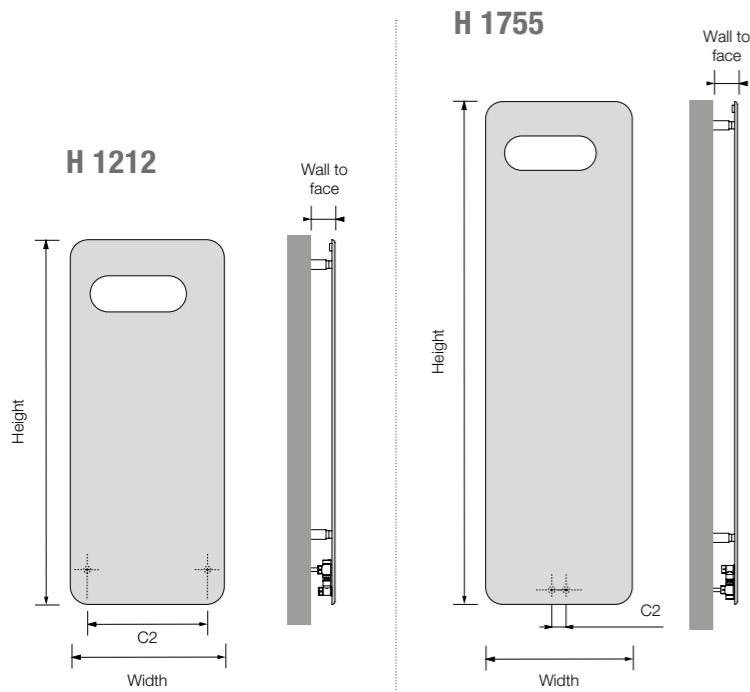

Sizes:	Material:	Operating up to:	Delivery:	Colours:	Guarantee:
3	S	5bar	4-6wks	chart 1	5yrs

Badge®

A new concept in radiator design, thanks to a truly original shape. The Badge® meets the functional needs of a radiator in a super slim body that can be chosen in vertical or horizontal models. Supplied with manual valves.

Height: 1212	Width: 512
Wall to face: 70-80	
C2 Centres: 400	
Output at 50°C: 567 watts / 1935 btu	
Dry weight kg: 20.00	
Water content L: 0.80	
BMWH-1250	
White (RAL 9016)	£1112.00 ex VAT
	£1334.40 inc VAT
BMCO-1250	
Colour	£1390.00 ex VAT
	£1668.00 inc VAT

Height: 1755	Width: 512
Wall to face: 70-80	
C2 Centres: 50	
Output at 50°C: 795 watts / 2713 btu	
Dry weight kg: 28.50	
Water content L: 1.20	
BMWH-1750	
White (RAL 9016)	£1424.00 ex VAT
	£1708.80 inc VAT
BMCO-1750	
Colour	£1780.00 ex VAT
	£2136.00 inc VAT

Badge® Hanger	
BAHOLD	
Badge® Hanger for 1755 x 512 model	£143.00 ex VAT
	£171.60 inc VAT