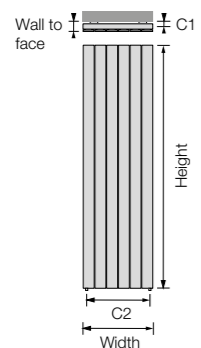

H 1600

Height: 1600	Width: 215
Wall to face: 81	Tubes: 3
C1 Tapping from wall: 50	
C2 Centres: 165	
Output Δt 50°C: 538 watts / 1836 btu	
Dry weight kg: 13.40	
Water content L: 2.60	
LV11-1600-03	
White (RAL 9016)	£289.00 ex VAT
	£346.80 inc VAT

Height: 1600	Width: 433
Wall to face: 81	Tubes: 6
C1 Tapping from wall: 50	
C2 Centres: 383	
Output Δt 50°C: 1076 watts / 3671 btu	
Dry weight kg: 26.80	
Water content L: 5.20	
LV11-1600-06	
White (RAL 9016)	£452.00 ex VAT
	£542.40 inc VAT