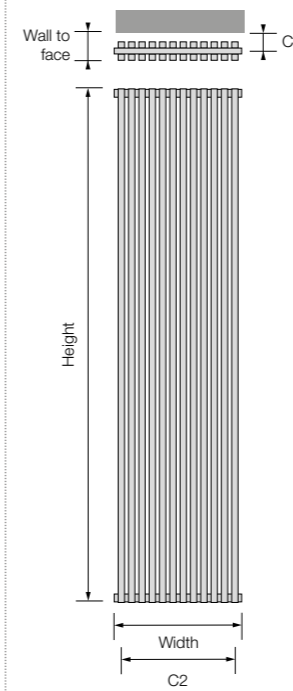

H 1600

Height: 1200 Width: 392
Wall to face: 86 Tubes: 24
C1 Tapping from wall: 54
C2 Centres: 334
Output Δt 50°C: 876 watts / 2989 btu
Dry weight kg: 18.71 Water content L: 7.01
CUBVWH-D-1200-12
White (RAL 9016) £874.00 ex VAT / £1048.80 inc VAT
CUBVCT-D-1200-12
Colour (T) £961.40 ex VAT / £1153.68 inc VAT
CUBVCS-D-1200-12
Colour (S) £1048.80 ex VAT / £1258.56 inc VAT

Height: 1600 Width: 392
Wall to face: 86 Tubes: 24
C1 Tapping from wall: 54
C2 Centres: 334
Output Δt 50°C: 1115 watts / 3804 btu
Dry weight kg: 24.63 Water content L: 9.13
CUBVWH-D-1600-12
White (RAL 9016) £1003.00 ex VAT / £1203.60 inc VAT
CUBVCT-D-1600-12
Colour (T) £1103.30 ex VAT / £1323.96 inc VAT
CUBVCS-D-1600-12
Colour (S) £1203.60 ex VAT / £1444.32 inc VAT

Height: 1800 Width: 392
Wall to face: 86 Tubes: 24
C1 Tapping from wall: 54
C2 Centres: 334
Output Δt 50°C: 1261 watts / 4303 btu
Dry weight kg: 27.58 Water content L: 10.20
CUBVWH-D-1800-12
White (RAL 9016) £1034.00 ex VAT / £1240.80 inc VAT
CUBVCT-D-1800-12
Colour (T) £1137.40 ex VAT / £1364.88 inc VAT
CUBVCS-D-1800-12
Colour (S) £1240.80 ex VAT / £1488.96 inc VAT

Height: 2000 Width: 392
Wall to face: 86 Tubes: 24
C1 Tapping from wall: 54
C2 Centres: 334
Output Δt 50°C: 1346 watts / 4593 btu
Dry weight kg: 30.54 Water content L: 11.26
CUBVWH-D-2000-12
White (RAL 9016) £1065.00 ex VAT / £1278.00 inc VAT
CUBVCT-D-2000-12
Colour (T) £1171.50 ex VAT / £1405.80 inc VAT
CUBVCS-D-2000-12
Colour (S) £1278.00 ex VAT / £1533.60 inc VAT

Height: 1200 Width: 520
Wall to face: 86 Tubes: 32
C1 Tapping from wall: 54
C2 Centres: 462
Output Δt 50°C: 1168 watts / 3985 btu
Dry weight kg: 24.94 Water content L: 9.34
CUBVWH-D-1200-16
White (RAL 9016) £987.00 ex VAT / £1184.40 inc VAT
CUBVCT-D-1200-16
Colour (T) £1085.70 ex VAT / £1302.84 inc VAT
CUBVCS-D-1200-16
Colour (S) £1184.40 ex VAT / £1421.28 inc VAT

Height: 1600 Width: 520
Wall to face: 86 Tubes: 32
C1 Tapping from wall: 54
C2 Centres: 462
Output Δt 50°C: 1487 watts / 5074 btu
Dry weight kg: 32.83 Water content L: 12.18
CUBVWH-D-1600-16
White (RAL 9016) £1154.00 ex VAT / £1384.80 inc VAT
CUBVCT-D-1600-16
Colour (T) £1269.40 ex VAT / £1523.28 inc VAT
CUBVCS-D-1600-16
Colour (S) £1384.80 ex VAT / £1661.76 inc VAT

Height: 1800 Width: 520
Wall to face: 86 Tubes: 32
C1 Tapping from wall: 54
C2 Centres: 462
Output Δt 50°C: 1681 watts / 5736 btu
Dry weight kg: 36.77 Water content L: 13.60
CUBVWH-D-1800-16
White (RAL 9016) £1192.00 ex VAT / £1430.40 inc VAT
CUBVCT-D-1800-16
Colour (T) £1311.20 ex VAT / £1573.44 inc VAT
CUBVCS-D-1800-16
Colour (S) £1430.40 ex VAT / £1716.48 inc VAT

Height: 2000 Width: 520
Wall to face: 86 Tubes: 32
C1 Tapping from wall: 54
C2 Centres: 462
Output Δt 50°C: 1794 watts / 6121 btu
Dry weight kg: 40.71 Water content L: 15.01
CUBVWH-D-2000-16
White (RAL 9016) £1230.00 ex VAT / £1476.00 inc VAT
CUBVCT-D-2000-16
Colour (T) £1353.00 ex VAT / £1623.60 inc VAT
CUBVCS-D-2000-16
Colour (S) £1476.00 ex VAT / £1771.20 inc VAT

Designer