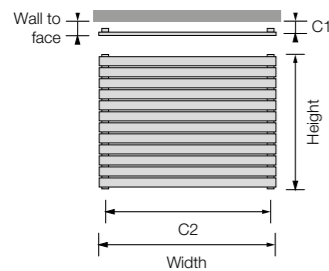

H 590

Height: **590** Width: **600**
Wall to face: **80** Tubes: **12**
C1 Centres: **55** C2 Centres: **550**
Output Δt 50°C: **572** watts / **1952** btu
Dry weight kg: **11.20**
Water content L: **3.00**

ART 04 1 059060	
Polished	£675.00 ex VAT
	£810.00 inc VAT
ART 03 1 059060	
Brushed	£598.00 ex VAT
	£717.60 inc VAT