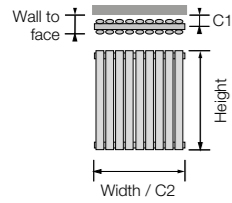

H 600

Height: 600 Width: 400
Wall to face: 113 Tubes: 12
C1 Centres: 70 C2 Centres: 400
Output At 50°C: 506 watts / 1726 btu
Dry weight kg: 9.00
Water content L: 5.77
ARD 03 1 060040
Brushed £476.00 ex VAT
£571.20 inc VAT

Height: 600 Width: 1000
Wall to face: 113 Tubes: 32
C1 Centres: 70 C2 Centres: 1000
Output At 50°C: 1435 watts / 4896 btu
Dry weight kg: 23.50
Water content L: 14.43
ARD 03 1 060100
Brushed £928.00 ex VAT
£1113.60 inc VAT

Height: 600 Width: 570
Wall to face: 113 Tubes: 18
C1 Centres: 70 C2 Centres: 570
Output At 50°C: 760 watts / 2593 btu
Dry weight kg: 13.50
Water content L: 8.23
ARD 03 1 060057
Brushed £563.00 ex VAT
£675.60 inc VAT

Height: 600 Width: 1200
Wall to face: 113 Tubes: 38
C1 Centres: 70 C2 Centres: 1200
Output At 50°C: 1597 watts / 5449 btu
Dry weight kg: 28.00
Water content L: 17.32
ARD 03 1 060120
Brushed £1060.00 ex VAT
£1272.00 inc VAT

Height: 600 Width: 750
Wall to face: 113 Tubes: 24
C1 Centres: 70 C2 Centres: 750
Output At 50°C: 1013 watts / 3456 btu
Dry weight kg: 17.50
Water content L: 10.96
ARD 03 1 060075
Brushed £813.00 ex VAT
£975.60 inc VAT

Height: 600 Width: 1500
Wall to face: 113 Tubes: 48
C1 Centres: 70 C2 Centres: 1500
Output At 50°C: 2027 watts / 6916 btu
Dry weight kg: 35.00
Water content L: 21.65
ARD 03 1 060150
Brushed £1340.00 ex VAT
£1608.00 inc VAT