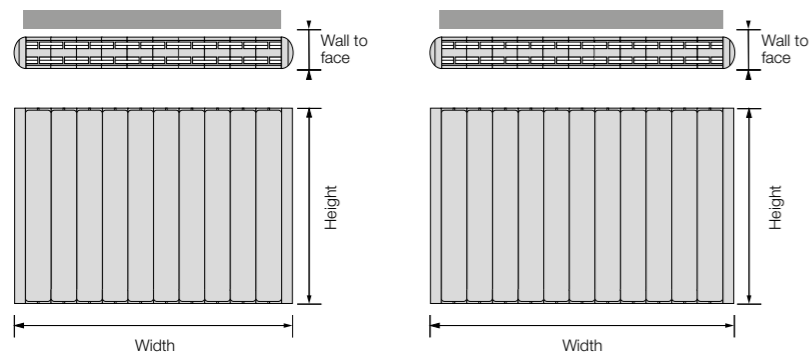

Height: 578 Width: 960
Wall to face: 117
Sections: 10
Output: 1500 watts
Weight kg: 22.00
FDEC500-10E
White (RAL 9010) £540.00 ex VAT
£648.00 inc VAT

Height: 578 Width: 1120
Wall to face: 117
Sections: 11
Output: 1800 watts
Weight kg: 26.00
FDEC500-11E
White (RAL 9010) £580.00 ex VAT
£696.00 inc VAT