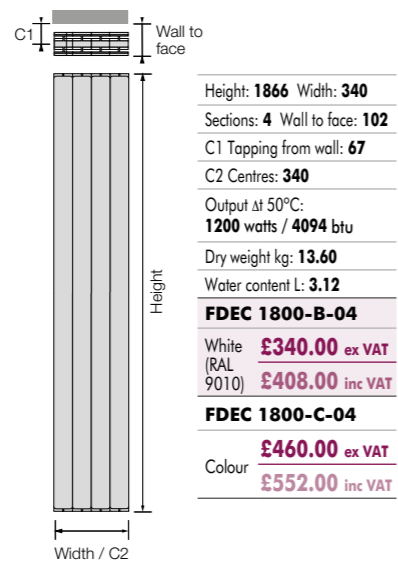

H 1866

Note: Other heights are available. Please contact head office for more information.