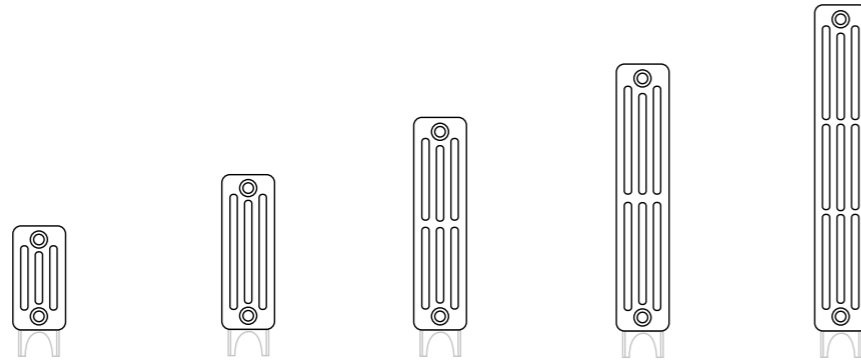

Material:	Operating up to:	Delivery:	Colours:	Guarantee:
CI	6bar	1 week*	chart 3	10 yrs

Clasico

Wall mounted

Wall mounted - or loose insertable feet to be requested when ordering

All information is per section	C33/4-B	C46/4-B	C61/4-B	C80/4-B	C95/4-B
Primer (requires overpainting)	£25.20 ex VAT	£29.00 ex VAT	£36.80 ex VAT	£47.25 ex VAT	£55.70 ex VAT
	£30.24 inc VAT	£34.80 inc VAT	£44.16 inc VAT	£56.70 inc VAT	£66.84 inc VAT
Painted finish	£40.20 ex VAT	£44.00 ex VAT	£51.80 ex VAT	£62.25 ex VAT	£70.70 ex VAT
	£48.24 inc VAT	£52.80 inc VAT	£62.16 inc VAT	£74.70 inc VAT	£84.84 inc VAT
Hand polished finish	£115.20 ex VAT	£119.00 ex VAT	£126.80 ex VAT	£137.25 ex VAT	£145.70 ex VAT
	£138.24 inc VAT	£142.80 inc VAT	£152.16 inc VAT	£164.70 inc VAT	£174.84 inc VAT
Height (mm)	288	420	570	720	870
Height with optional feet (mm)	353	485	636	785	935
Output (watts @ Δt 50°C)	40.8	58.2	75.4	98.3	116.4
No. columns deep	4	4	4	4	4
Depth (mm) - D1	140	140	140	140	140
Depth (wall to face) (mm) - D2	172 or 182	172 or 182	172 or 182	172 or 182	172 or 182
Pipe centres from wall (mm) - D3	102 or 112	102 or 112	102 or 112	102 or 112	102 or 112
Width (mm)	50	50	50	55	55
Dry weight (kg)	2.58	3.19	4.19	5.17	6.54
Water content (L)	0.40	0.49	0.60	0.85	0.97
Max no. factory built sections	20	20	20	20	17

Joining key

Model / Code	ZXTOOL-01
Clasico joining key	£160 ex VAT £192 inc VAT

We will always strive to keep on-site assembly to a minimum, but for radiators larger than the maximum factory assembled size (see charts above) on-site assembly will be required.

Full instructions and parts will be supplied, although a joining key tool will need to be purchased separately on a sale/return basis.

To calculate the length of the radiator, multiply the number of sections by the section width (see table above), then add 24mm for reducing bushes.

Please note there is a +/- 2mm manufacturers tolerance per section. We strongly recommend not setting pipework until the radiator has been delivered.