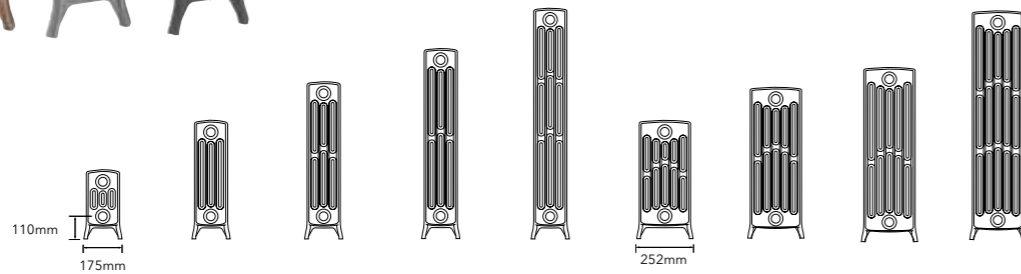

Material:	Operating up to:	Delivery:	Colours:	Guarantee:
CI	6bar	1 week*	chart 3	10 yrs

Ionic

Floor standing

All information is per section	28/4	42/4	60/4	70/4	90/4	42/6	60/6	70/6	90/6
Primer (requires overpainting)	£28.60 ex VAT	£36.30 ex VAT	£44.00 ex VAT	£50.60 ex VAT	£66.00 ex VAT	£50.60 ex VAT	£63.80 ex VAT	£82.50 ex VAT	£104.50 ex VAT
	£34.32 inc VAT	£43.56 inc VAT	£52.80 inc VAT	£60.72 inc VAT	£79.20 inc VAT	£60.72 inc VAT	£76.56 inc VAT	£99.00 inc VAT	£125.40 inc VAT
Painted finish	£43.60 ex VAT	£51.30 ex VAT	£59.00 ex VAT	£65.60 ex VAT	£81.00 ex VAT	£65.60 ex VAT	£78.80 ex VAT	£97.50 ex VAT	£119.50 ex VAT
	£52.32 inc VAT	£61.56 inc VAT	£70.80 inc VAT	£78.72 inc VAT	£97.20 inc VAT	£78.72 inc VAT	£94.56 inc VAT	£117.00 inc VAT	£143.40 inc VAT
Polished finish	£118.60 ex VAT	£126.30 ex VAT	£134.00 ex VAT	£140.60 ex VAT	£156.00 ex VAT	£140.60 ex VAT	£153.80 ex VAT	£172.50 ex VAT	£194.50 ex VAT
	£142.32 inc VAT	£151.56 inc VAT	£160.80 inc VAT	£168.72 inc VAT	£187.20 inc VAT	£168.72 inc VAT	£184.56 inc VAT	£207.00 inc VAT	£233.40 inc VAT
Height (mm)	357	475	660	760	960	485	660	760	960
Output (watts @ Δt 50°C)	43.6	65.1	93.0	107.8	138.7	95.3	133.0	151.0	197.0
No. columns deep	4	4	4	4	4	6	6	6	6
Depth (mm) - D1	144	144	144	144	144	221	221	221	221
Depth (wall to face) (mm) - D2	176 or 186	176 or 186	176 or 186	176 or 186	176 or 186	253 or 263	253 or 263	253 or 263	253 or 263
Pipe centres from wall (mm) - D3	104 or 114	104 or 114	104 or 114	104 or 114	104 or 114	142.5 or 152.5	142.5 or 152.5	142.5 or 152.5	142.5 or 152.5
Width (mm)	60	60	60	60	60	60	60	60	60
Dry weight (kg)	2.40	3.50	5.30	5.90	7.50	5.80	7.74	9.92	13.90
Water content (L)	0.35	0.51	0.85	0.97	1.10	0.85	1.20	1.40	1.50
Max no. factory built sections #	20	20	17	17	17	17	17	15	10

A joining tool is required for on-site assembly for longer lengths than the factory maximum number of sections.

Joining key

Model / Code	ZXTOOL-02	
Ionic joining key	£160 ex VAT	£192 inc VAT

We will always strive to keep on-site assembly to a minimum, but for radiators larger than the maximum factory assembled size (see charts above) on-site assembly will be required.

Full instructions and parts will be supplied, although a joining key tool will need to be purchased separately on a sale/return basis.

To calculate the length of the radiator, multiply the number of sections by the section width (see table above), then add 26mm for reducing bushes.

Please note there is a +/- 2mm manufacturers tolerance per section. We strongly recommend not setting pipework until the radiator has been delivered.