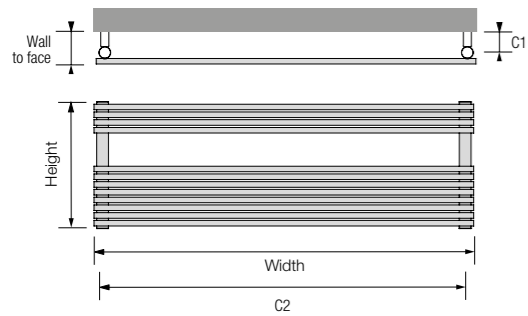

Sizes:	Material:	Operating up to:	Delivery:	Electric options:	Guarantee:
4	SS	6bar	3-4weeks	⚡	10yrs*

Louisa Wide

The wide version of the popular Louisa has the same stunning appeal but with extra presence. It is also great for family bathrooms where towels can be easily hung.

Towel Rails

H 400

H 600

Central heating

Height: **400** Width: **1228**
Wall to face: **105-118**
C1 Tapping from wall: **68-81**
C2 Centres: **1170**
Output Δt 50°C: **460 watts / 1570 btu**
Dry weight kg: **8.40**
Water content L: **3.60**

LOSWP-H-40-122
Polished **£566.00 ex VAT**
£679.20 inc VAT

Central heating

Height: **400** Width: **1428**
Wall to face: **105-118**
C1 Tapping from wall: **68-81**
C2 Centres: **1370**
Output Δt 50°C: **535 watts / 1825 btu**
Dry weight kg: **9.20**
Water content L: **4.10**

LOSWP-H-40-142
Polished **£616.00 ex VAT**
£739.20 inc VAT

Dual fuel (See page 200)

Centres: **1126 #**
Matching element: **300 watts**

LOSWP-D-40-122
Polished **£686.00 ex VAT**
£823.20 inc VAT

Dual fuel (See page 200)

Centres: **1326 #**
Matching element: **300 watts**

LOSWP-D-40-142
Polished **£736.00 ex VAT**
£883.20 inc VAT

Electric

Output: **300 watts**
Weight kg: **12.00**

LOSWP-E-40-122
Polished **£686.00 ex VAT**
£823.20 inc VAT

Electric

Output: **300 watts**
Weight kg: **13.30**

LOSWP-E-40-142
Polished **£736.00 ex VAT**
£883.20 inc VAT

Central heating

Height: **600** Width: **1228**
Wall to face: **105-118**
C1 Tapping from wall: **68-81**
C2 Centres: **1170**
Output Δt 50°C: **706 watts / 2409 btu**
Dry weight kg: **12.30**
Water content L: **5.70**

LOSWP-H-60-122
Polished **£768.00 ex VAT**
£921.60 inc VAT

Central heating

Height: **600** Width: **1428**
Wall to face: **105-118**
C1 Tapping from wall: **68-81**
C2 Centres: **1370**
Output Δt 50°C: **822 watts / 2805 btu**
Dry weight kg: **14.80**
Water content L: **6.30**

LOSWP-H-60-142
Polished **£844.00 ex VAT**
£1012.80 inc VAT

Dual fuel (See page 200)