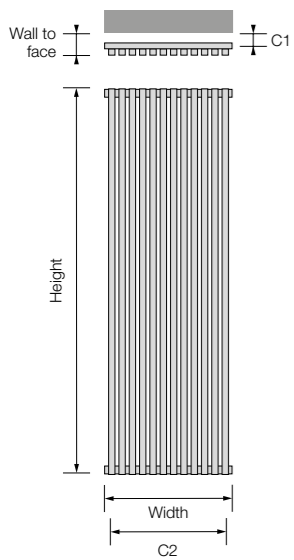

Sizes:	Material:	Operating up to:	Delivery:	Colours:	Guarantee:
8	S	10bar	2-3days*	chart 2	5yrs

Sizes:	Material:	Operating up to:	Delivery:	Colours:	Guarantee:
8	S	10bar	2-3days*	chart 2	5yrs

Cubi Vertical Single

H 1200

Height: 1200 Width: 392
Wall to face: 86 Tubes: 12
C1 Tapping from wall: 54
C2 Centres: 334
Output Δt 50°C: 585 watts / 1996 btu
Dry weight kg: 9.84 Water content L: 3.82
CUBVWH-S-1200-12
White (RAL 9016) £646.00 ex VAT / £775.20 inc VAT
CUBVCT-S-1200-12
Colour (T) £710.60 ex VAT / £852.71 inc VAT
CUBVCS-S-1200-12
Colour (S) £775.20 ex VAT / £930.24 inc VAT

Height: 1600 Width: 392
Wall to face: 86 Tubes: 12
C1 Tapping from wall: 54
C2 Centres: 334
Output Δt 50°C: 720 watts / 2457 btu
Dry weight kg: 12.80 Water content L: 4.87
CUBVWH-S-1600-12
White (RAL 9016) £706.00 ex VAT / £847.20 inc VAT
CUBVCT-S-1600-12
Colour (T) £776.60 ex VAT / £931.92 inc VAT
CUBVCS-S-1600-12
Colour (S) £847.20 ex VAT / £1016.64 inc VAT

Height: 1800 Width: 392
Wall to face: 86 Tubes: 12
C1 Tapping from wall: 54
C2 Centres: 334
Output Δt 50°C: 803 watts / 2740 btu
Dry weight kg: 14.28 Water content L: 5.41
CUBVWH-S-1800-12
White (RAL 9016) £719.00 ex VAT / £862.80 inc VAT
CUBVCT-S-1800-12
Colour (T) £790.90 ex VAT / £949.08 inc VAT
CUBVCS-S-1800-12
Colour (S) £862.80 ex VAT / £1035.36 inc VAT

Height: 2000 Width: 392
Wall to face: 86 Tubes: 12
C1 Tapping from wall: 54
C2 Centres: 334
Output Δt 50°C: 885 watts / 3020 btu
Dry weight kg: 15.76 Water content L: 5.94
CUBVWH-S-2000-12
White (RAL 9016) £733.00 ex VAT / £879.60 inc VAT
CUBVCT-S-2000-12
Colour (T) £806.30 ex VAT / £967.56 inc VAT
CUBVCS-S-2000-12
Colour (S) £879.60 ex VAT / £1055.52 inc VAT

Height: 1200 Width: 520
Wall to face: 86 Tubes: 16
C1 Tapping from wall: 54
C2 Centres: 462
Output Δt 50°C: 780 watts / 2661 btu
Dry weight kg: 13.12 Water content L: 5.09
CUBVWH-S-1200-16
White (RAL 9016) £702.00 ex VAT / £842.40 inc VAT
CUBVCT-S-1200-16
Colour (T) £772.20 ex VAT / £926.64 inc VAT
CUBVCS-S-1200-16
Colour (S) £842.40 ex VAT / £1010.88 inc VAT

Height: 1600 Width: 520
Wall to face: 86 Tubes: 16
C1 Tapping from wall: 54
C2 Centres: 462
Output Δt 50°C: 961 watts / 3279 btu
Dry weight kg: 17.06 Water content L: 6.50
CUBVWH-S-1600-16
White (RAL 9016) £779.00 ex VAT / £934.80 inc VAT
CUBVCT-S-1600-16
Colour (T) £856.90 ex VAT / £1028.28 inc VAT
CUBVCS-S-1600-16
Colour (S) £934.80 ex VAT / £1121.76 inc VAT

Height: 1800 Width: 520
Wall to face: 86 Tubes: 16
C1 Tapping from wall: 54
C2 Centres: 462
Output Δt 50°C: 1070 watts / 3651 btu
Dry weight kg: 19.03 Water content L: 7.22
CUBVWH-S-1800-16
White (RAL 9016) £795.00 ex VAT / £954.00 inc VAT
CUBVCT-S-1800-16
Colour (T) £874.50 ex VAT / £1049.40 inc VAT
CUBVCS-S-1800-16
Colour (S) £954.00 ex VAT / £1144.80 inc VAT

Height: 2000 Width: 520
Wall to face: 86 Tubes: 16
C1 Tapping from wall: 54
C2 Centres: 462
Output Δt 50°C: 1180 watts / 4026 btu
Dry weight kg: 21.00 Water content L: 7.92
CUBVWH-S-2000-16
White (RAL 9016) £814.00 ex VAT / £976.80 inc VAT
CUBVCT-S-2000-16
Colour (T) £895.40 ex VAT / £1074.48 inc VAT
CUBVCS-S-2000-16
Colour (S) £976.80 ex VAT / £1172.16 inc VAT