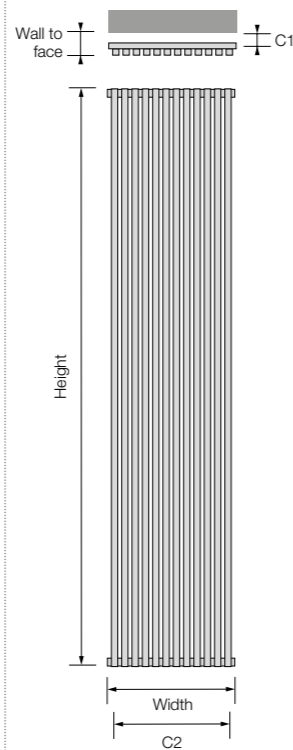

Sizes:	Material:	Operating up to:	Delivery:	Colours:	Guarantee:
8	S	10bar	2-3days*	chart 2	5yrs

Sizes:	Material:	Operating up to:	Delivery:	Colours:	Guarantee:
8	S	10bar	2-3days*	chart 2	5yrs

Cubi Vertical Single

H 1800

Height: 1200 Width: 392
Wall to face: 86 Tubes: 12
C1 Tapping from wall: 54
C2 Centres: 334
Output Δt 50°C: 585 watts / 1996 btu
Dry weight kg: 9.84 Water content L: 3.82
CUBVWH-S-1200-12
White (RAL 9016) £646.00 ex VAT / £775.20 inc VAT
CUBVCT-S-1200-12
Colour (T) £710.60 ex VAT / £852.71 inc VAT
CUBVCS-S-1200-12
Colour (S) £775.20 ex VAT / £930.24 inc VAT

Height: 1600 Width: 392
Wall to face: 86 Tubes: 12
C1 Tapping from wall: 54
C2 Centres: 334
Output Δt 50°C: 720 watts / 2457 btu
Dry weight kg: 12.80 Water content L: 4.87
CUBVWH-S-1600-12
White (RAL 9016) £706.00 ex VAT / £847.20 inc VAT
CUBVCT-S-1600-12
Colour (T) £776.60 ex VAT / £931.92 inc VAT
CUBVCS-S-1600-12
Colour (S) £847.20 ex VAT / £1016.64 inc VAT

Height: 1800 Width: 392
Wall to face: 86 Tubes: 12
C1 Tapping from wall: 54
C2 Centres: 334
Output Δt 50°C: 803 watts / 2740 btu
Dry weight kg: 14.28 Water content L: 5.41
CUBVWH-S-1800-12
White (RAL 9016) £719.00 ex VAT / £862.80 inc VAT
CUBVCT-S-1800-12
Colour (T) £790.90 ex VAT / £949.08 inc VAT
CUBVCS-S-1800-12
Colour (S) £862.80 ex VAT / £1035.36 inc VAT

Height: 2000 Width: 392
Wall to face: 86 Tubes: 12
C1 Tapping from wall: 54
C2 Centres: 334
Output Δt 50°C: 885 watts / 3020 btu
Dry weight kg: 15.76 Water content L: 5.94
CUBVWH-S-2000-12
White (RAL 9016) £733.00 ex VAT / £879.60 inc VAT
CUBVCT-S-2000-12
Colour (T) £806.30 ex VAT / £967.56 inc VAT
CUBVCS-S-2000-12
Colour (S) £879.60 ex VAT / £1055.52 inc VAT

Height: 1200 Width: 520
Wall to face: 86 Tubes: 16
C1 Tapping from wall: 54
C2 Centres: 462
Output Δt 50°C: 780 watts / 2661 btu
Dry weight kg: 13.12 Water content L: 5.09
CUBVWH-S-1200-16
White (RAL 9016) £702.00 ex VAT / £842.40 inc VAT
CUBVCT-S-1200-16
Colour (T) £772.20 ex VAT / £926.64 inc VAT
CUBVCS-S-1200-16
Colour (S) £842.40 ex VAT / £1010.88 inc VAT

Height: 1600 Width: 520
Wall to face: 86 Tubes: 16
C1 Tapping from wall: 54
C2 Centres: 462
Output Δt 50°C: 961 watts / 3279 btu
Dry weight kg: 17.06 Water content L: 6.50
CUBVWH-S-1600-16
White (RAL 9016) £779.00 ex VAT / £934.80 inc VAT
CUBVCT-S-1600-16
Colour (T) £856.90 ex VAT / £1028.28 inc VAT
CUBVCS-S-1600-16
Colour (S) £934.80 ex VAT / £1121.76 inc VAT

Height: 1800 Width: 520
Wall to face: 86 Tubes: 16
C1 Tapping from wall: 54
C2 Centres: 462
Output Δt 50°C: 1070 watts / 3651 btu
Dry weight kg: 19.03 Water content L: 7.22
CUBVWH-S-1800-16
White (RAL 9016) £795.00 ex VAT / £954.00 inc VAT
CUBVCT-S-1800-16
Colour (T) £874.50 ex VAT / £1049.40 inc VAT
CUBVCS-S-1800-16
Colour (S) £954.00 ex VAT / £1144.80 inc VAT

Height: 2000 Width: 520
Wall to face: 86 Tubes: 16
C1 Tapping from wall: 54
C2 Centres: 462
Output Δt 50°C: 1180 watts / 4026 btu
Dry weight kg: 21.00 Water content L: 7.92
CUBVWH-S-2000-16
White (RAL 9016) £814.00 ex VAT / £976.80 inc VAT
CUBVCT-S-2000-16
Colour (T) £895.40 ex VAT / £1074.48 inc VAT
CUBVCS-S-2000-16
Colour (S) £976.80 ex VAT / £1172.16 inc VAT