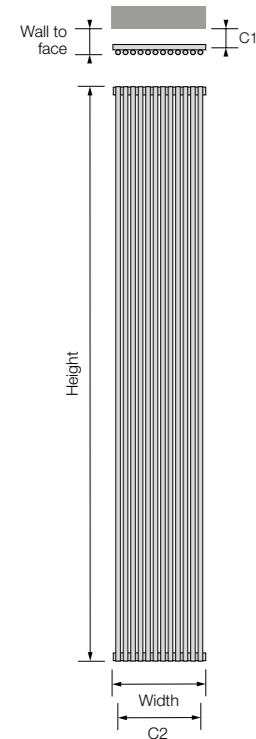

H 1800 / Single

Height: 1800 Width: 296
Wall to face: 80 Tubes: 12
C1 Tapping from wall: 54
C2 Centres: 238
Output Δt 50°C: 630 watts / 2150 btu
Dry weight kg: 8.27
Water content L: 2.33

M13VWH-S-1800-12
White (RAL 9016) £492.00 ex VAT £590.40 inc VAT

M13VCT-S-1800-12
Colour (T) £541.20 ex VAT £649.44 inc VAT

M13VCS-S-1800-12
Colour (S) £590.40 ex VAT £708.48 inc VAT

Height: 1800 Width: 392
Wall to face: 80 Tubes: 16
C1 Tapping from wall: 54
C2 Centres: 334
Output Δt 50°C: 840 watts / 2866 btu
Dry weight kg: 11.02
Water content L: 3.10

M13VWH-S-1800-16
White (RAL 9016) £562.00 ex VAT £674.40 inc VAT

M13VCT-S-1800-16
Colour (T) £618.20 ex VAT £741.84 inc VAT

M13VCS-S-1800-16
Colour (S) £674.40 ex VAT £809.28 inc VAT

Height: 1800 Width: 488
Wall to face: 80 Tubes: 20
C1 Tapping from wall: 54
C2 Centres: 430
Output Δt 50°C: 1050 watts / 3583 btu
Dry weight kg: 13.77
Water content L: 3.88

M13VWH-S-1800-20
White (RAL 9016) £628.00 ex VAT £753.60 inc VAT

M13VCT-S-1800-20
Colour (T) £690.80 ex VAT £828.96 inc VAT

M13VCS-S-1800-20
Colour (S) £753.60 ex VAT £904.32 inc VAT