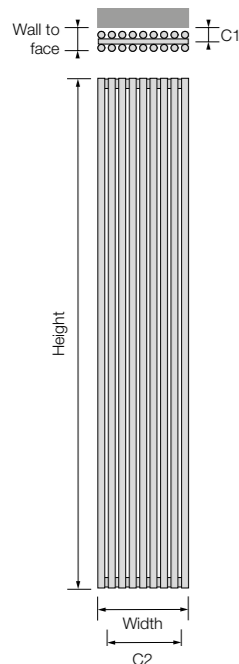

H 1800

Height: 1800 Width: 332
Wall to face: 94 Tubes: 18
C1 Tapping from wall: 54
C2 Centres: 252
Output at 50°C: 1132 watts / 3862 btu
Dry weight kg: 23.63
Water content L: 13.40
M25VWH-D-1800-09
White (RAL 9016) £538.00 ex VAT
£645.60 inc VAT
M25VGR-D-1800-09
GRPR £645.60 ex VAT
£774.72 inc VAT
M25VCT-D-1800-09
Colour (T) £591.80 ex VAT
£710.16 inc VAT
M25VCS-D-1800-09
Colour (S) £645.60 ex VAT
£774.72 inc VAT

Height: 1800 Width: 404
Wall to face: 94 Tubes: 22
C1 Tapping from wall: 54
C2 Centres: 324
Output at 50°C: 1384 watts / 4722 btu
Dry weight kg: 28.88
Water content L: 16.38
M25VWH-D-1800-11
White (RAL 9016) £585.00 ex VAT
£702.00 inc VAT
M25VGR-D-1800-11
GRPR £702.00 ex VAT
£842.40 inc VAT
M25VCT-D-1800-11
Colour (T) £643.50 ex VAT
£772.20 inc VAT
M25VCS-D-1800-11
Colour (S) £702.00 ex VAT
£842.40 inc VAT

Height: 1800 Width: 476
Wall to face: 94 Tubes: 26
C1 Tapping from wall: 54
C2 Centres: 396
Output at 50°C: 1635 watts / 5579 btu
Dry weight kg: 34.13
Water content L: 19.36
M25VWH-D-1800-13
White (RAL 9016) £657.00 ex VAT
£788.40 inc VAT
M25VGR-D-1800-13
GRPR £788.40 ex VAT
£946.08 inc VAT
M25VCT-D-1800-13
Colour (T) £722.70 ex VAT
£867.24 inc VAT
M25VCS-D-1800-13
Colour (S) £788.40 ex VAT
£946.08 inc VAT

Note: 1800 high models have underside connections.