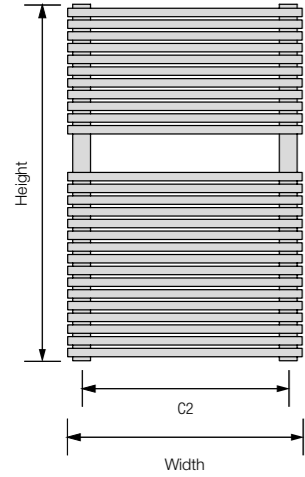

Sizes:	Material:	Operating up to:	Delivery:	Electric options:	Guarantee:
4	SS	6bar	2-3days*	⚡	10yrs**

Louisa Stainless

H 760

Central heating

Height: 760	Width: 500
Wall to face: 105-118	
C1 Tapping from wall: 68-81	
C2 Centres: 442	
Output Δt 50°C (Polished): 358 watts / 1221 btu	
Output Δt 50°C (Brushed): 370 watts / 1262 btu	
Dry weight kg: 9.20	
Water content L: 4.00	
LOSSP-H-076-50	
Polished £516.00 ex VAT	
£619.20 inc VAT	
LOSSB-H-076-50	
Brushed £532.00 ex VAT	
£638.40 inc VAT	

Dual fuel (See page 200)

Centres: 398 #	
Matching element: 200 watts	
LOSSP-D-076-50	
Polished £636.00 ex VAT	
£763.20 inc VAT	
LOSSB-D-076-50	
Brushed £652.00 ex VAT	
£782.40 inc VAT	

Electric

Output: 200 watts	
Weight kg: 13.20	
LOSSP-E-076-50	
Polished £636.00 ex VAT	
£763.20 inc VAT	
LOSSB-E-076-50	
Brushed £652.00 ex VAT	
£782.40 inc VAT	

Measurement assuming both tee pieces supplied facing inwards