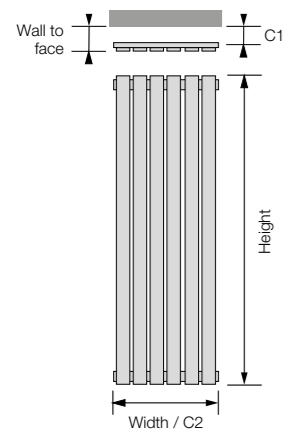

H 1000

Height: **1000** Width: **490**
Wall to face: **80** Tubes: **10**
C1 Centres: **55** C2 Centres: **490**
Output at 50°C: **795 watts / 2713 btu**
Dry weight kg: **13.55**
Water content L: **3.50**

ART 04 1 049100
Polished **£802.00 ex VAT**
£962.40 inc VAT

Height: **1000** Width: **590**
Wall to face: **80** Tubes: **12**
C1 Centres: **55** C2 Centres: **590**
Output at 50°C: **953 watts / 3252 btu**
Dry weight kg: **16.15**
Water content L: **4.20**

ART 04 1 059100
Polished **£874.00 ex VAT**
£1048.80 inc VAT

ART 03 1 059100
Brushed **£775.00 ex VAT**
£930.00 inc VAT