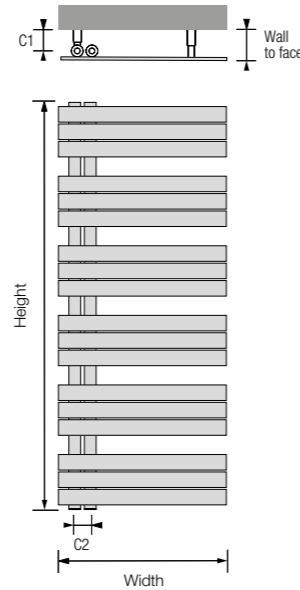

H 1312

Central heating

Height: 1312	Width: 500
Wall to face: 116-129	
C1 Centres: 87-100	C2 Centres: 50 #
Output at 50°C: 563 watts / 1921 btu	
Dry weight kg: 12.70	
Water content L: 5.80	
SOWH-H-131-50	
White (RAL 9016)	£407.00 ex VAT
	£488.40 inc VAT
SOMI-H-131-50	
Milky	£508.75 ex VAT
	£610.50 inc VAT
SOQD-H-131-50	
Quartz Dust	£508.75 ex VAT
	£610.50 inc VAT
SOSG-H-131-50	
Sparkling Grey	£508.75 ex VAT
	£610.50 inc VAT
SOSB-H-131-50	
Sparkling Black	£508.75 ex VAT
	£610.50 inc VAT
SOCO-H-131-50	
Colour	£508.75 ex VAT
	£610.50 inc VAT

Electric

Output: 400 watts	
Weight kg: 18.50	
SOWH-E-131-50	
White (RAL 9016)	£527.00 ex VAT
	£632.40 inc VAT
SOMI-E-131-50	
Milky	£628.75 ex VAT
	£754.50 inc VAT
SOQD-E-131-50	
Quartz Dust	£628.75 ex VAT
	£754.50 inc VAT
SOSG-E-131-50	
Sparkling Grey	£628.75 ex VAT
	£754.50 inc VAT
SOSB-E-131-50	
Sparkling Black	£628.75 ex VAT
	£754.50 inc VAT
SOCO-E-131-50	
Colour	£628.75 ex VAT
	£754.50 inc VAT

Note: 19mm in from side to first tapping