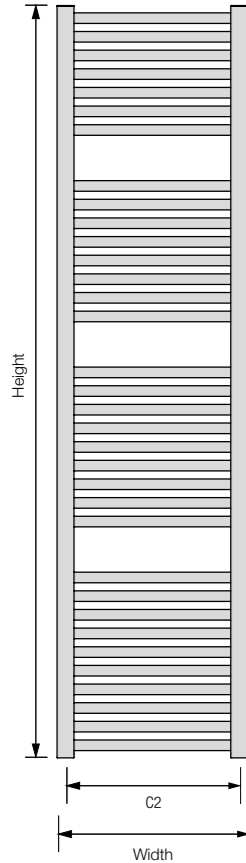

H 1775

Height: 1775 Width: 500 C2 Centres: 450

Outputs for all apart from chrome:
Δt 50°C: 832 watts / 2839 btu

Outputs for chrome only:
Δt 50°C: 553 watts / 1887 btu

Dry weight kg: 13.60 Water content L: 9.20