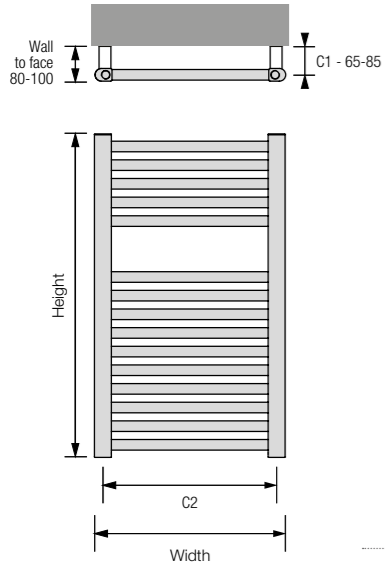

Sizes:	Material:	Operating up to:	Delivery:	Electric options:	Colours:	Guarantee:
8	S	6bar	2-3days*		chart 1	5yrs**

Nina

Central heating

H 760

Height: 760 Width: 400 C2 Centres: 350
Outputs for all apart from chrome: Δt 50°C: 317 watts / 1082 btu
Outputs for chrome only: Δt 50°C: 181 watts / 618 btu
Dry weight kg: 5.10 Water content L: 3.40
NIWH-H-076-40
White £115.00 ex VAT (RAL 9016) £138.00 inc VAT
NIMI-H-076-40
Milky £143.75 ex VAT £172.50 inc VAT
NIQD-H-076-40
Quartz Dust £143.75 ex VAT £172.50 inc VAT
NISG-H-076-40
Sparkling Grey £143.75 ex VAT £172.50 inc VAT
NISB-H-076-40
Sparkling Black £143.75 ex VAT £172.50 inc VAT
NIMB-H-076-40
Matt Black £143.75 ex VAT £172.50 inc VAT
NICO-H-076-40
Colour £143.75 ex VAT £172.50 inc VAT
NICH-H-076-40
Chrome £281.00 ex VAT £337.20 inc VAT

Height: 760 Width: 500 C2 Centres: 450
Outputs for all apart from chrome: Δt 50°C: 379 watts / 1293 btu
Outputs for chrome only: Δt 50°C: 254 watts / 867 btu
Dry weight kg: 6.00 Water content L: 4.00
NIWH-H-076-50
White £117.00 ex VAT (RAL 9016) £140.40 inc VAT
NIMI-H-076-50
Milky £146.25 ex VAT £175.50 inc VAT
NIQD-H-076-50
Quartz Dust £146.25 ex VAT £175.50 inc VAT
NISG-H-076-50
Sparkling Grey £146.25 ex VAT £175.50 inc VAT
NISB-H-076-50
Sparkling Black £146.25 ex VAT £175.50 inc VAT
NIMB-H-076-50
Matt Black £146.25 ex VAT £175.50 inc VAT
NICO-H-076-50
Colour £146.25 ex VAT £175.50 inc VAT
NICH-H-076-50
Chrome £288.00 ex VAT £345.60 inc VAT

Height: 760 Width: 600 C2 Centres: 550
Outputs for all apart from chrome: Δt 50°C: 441 watts / 1505 btu
Outputs for chrome only: Δt 50°C: 296 watts / 1010 btu
Dry weight kg: 6.90 Water content L: 4.60
NIWH-H-076-60
White £119.00 ex VAT (RAL 9016) £142.80 inc VAT
NIMI-H-076-60
Milky £148.75 ex VAT £178.50 inc VAT
NIQD-H-076-60
Quartz Dust £148.75 ex VAT £178.50 inc VAT
NISG-H-076-60
Sparkling Grey £148.75 ex VAT £178.50 inc VAT
NISB-H-076-60
Sparkling Black £148.75 ex VAT £178.50 inc VAT
NIMB-H-076-60
Matt Black £148.75 ex VAT £178.50 inc VAT
NICO-H-076-60
Colour £148.75 ex VAT £178.50 inc VAT
NICH-H-076-60
Chrome £295.00 ex VAT £354.00 inc VAT

Dual fuel

(See page 200)

Centres: 306 #
NIWH-D-076-40 (300 watt)
White £235.00 ex VAT (RAL 9016) £282.00 inc VAT
NIMI-D-076-40 (300 watt)
Milky £263.75 ex VAT £316.50 inc VAT
NIQD-D-076-40 (300 watt)
Quartz Dust £263.75 ex VAT £316.50 inc VAT
NISG-D-076-40 (300 watt)
Sparkling Grey £263.75 ex VAT £316.50 inc VAT
NISB-D-076-40 (300 watt)
Sparkling Black £263.75 ex VAT £316.50 inc VAT
NIMB-D-076-40 (300 watt)
Matt Black £263.75 ex VAT £316.50 inc VAT
NICO-D-076-40 (300 watt)
Colour £263.75 ex VAT £316.50 inc VAT
NICH-D-076-40 (100 watt)
Chrome £401.00 ex VAT £481.20 inc VAT