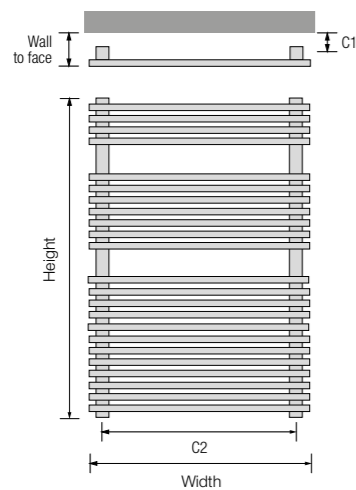

H 1200

Height: 1200	Width: 600
Wall to face: 107.50	
C1 Centres: 70	C2 Centres: 550
Output Δt 50°C: 595 watts / 2030 btu	
Dry weight kg: 15.50	Water content L: 9.23
SQU 04 1 120060	
Central heating	£1132.00 ex VAT
	£1358.40 inc VAT
SQU 04 4 120060 (400 watts)	
Centres: 506 #	
Dual fuel	£1252.00 ex VAT
	£1502.40 inc VAT
SQU 04 5 120060 (400 watts)	
Electric	£1252.00 ex VAT
	£1502.40 inc VAT

Measurement assuming both tee pieces supplied facing inwards