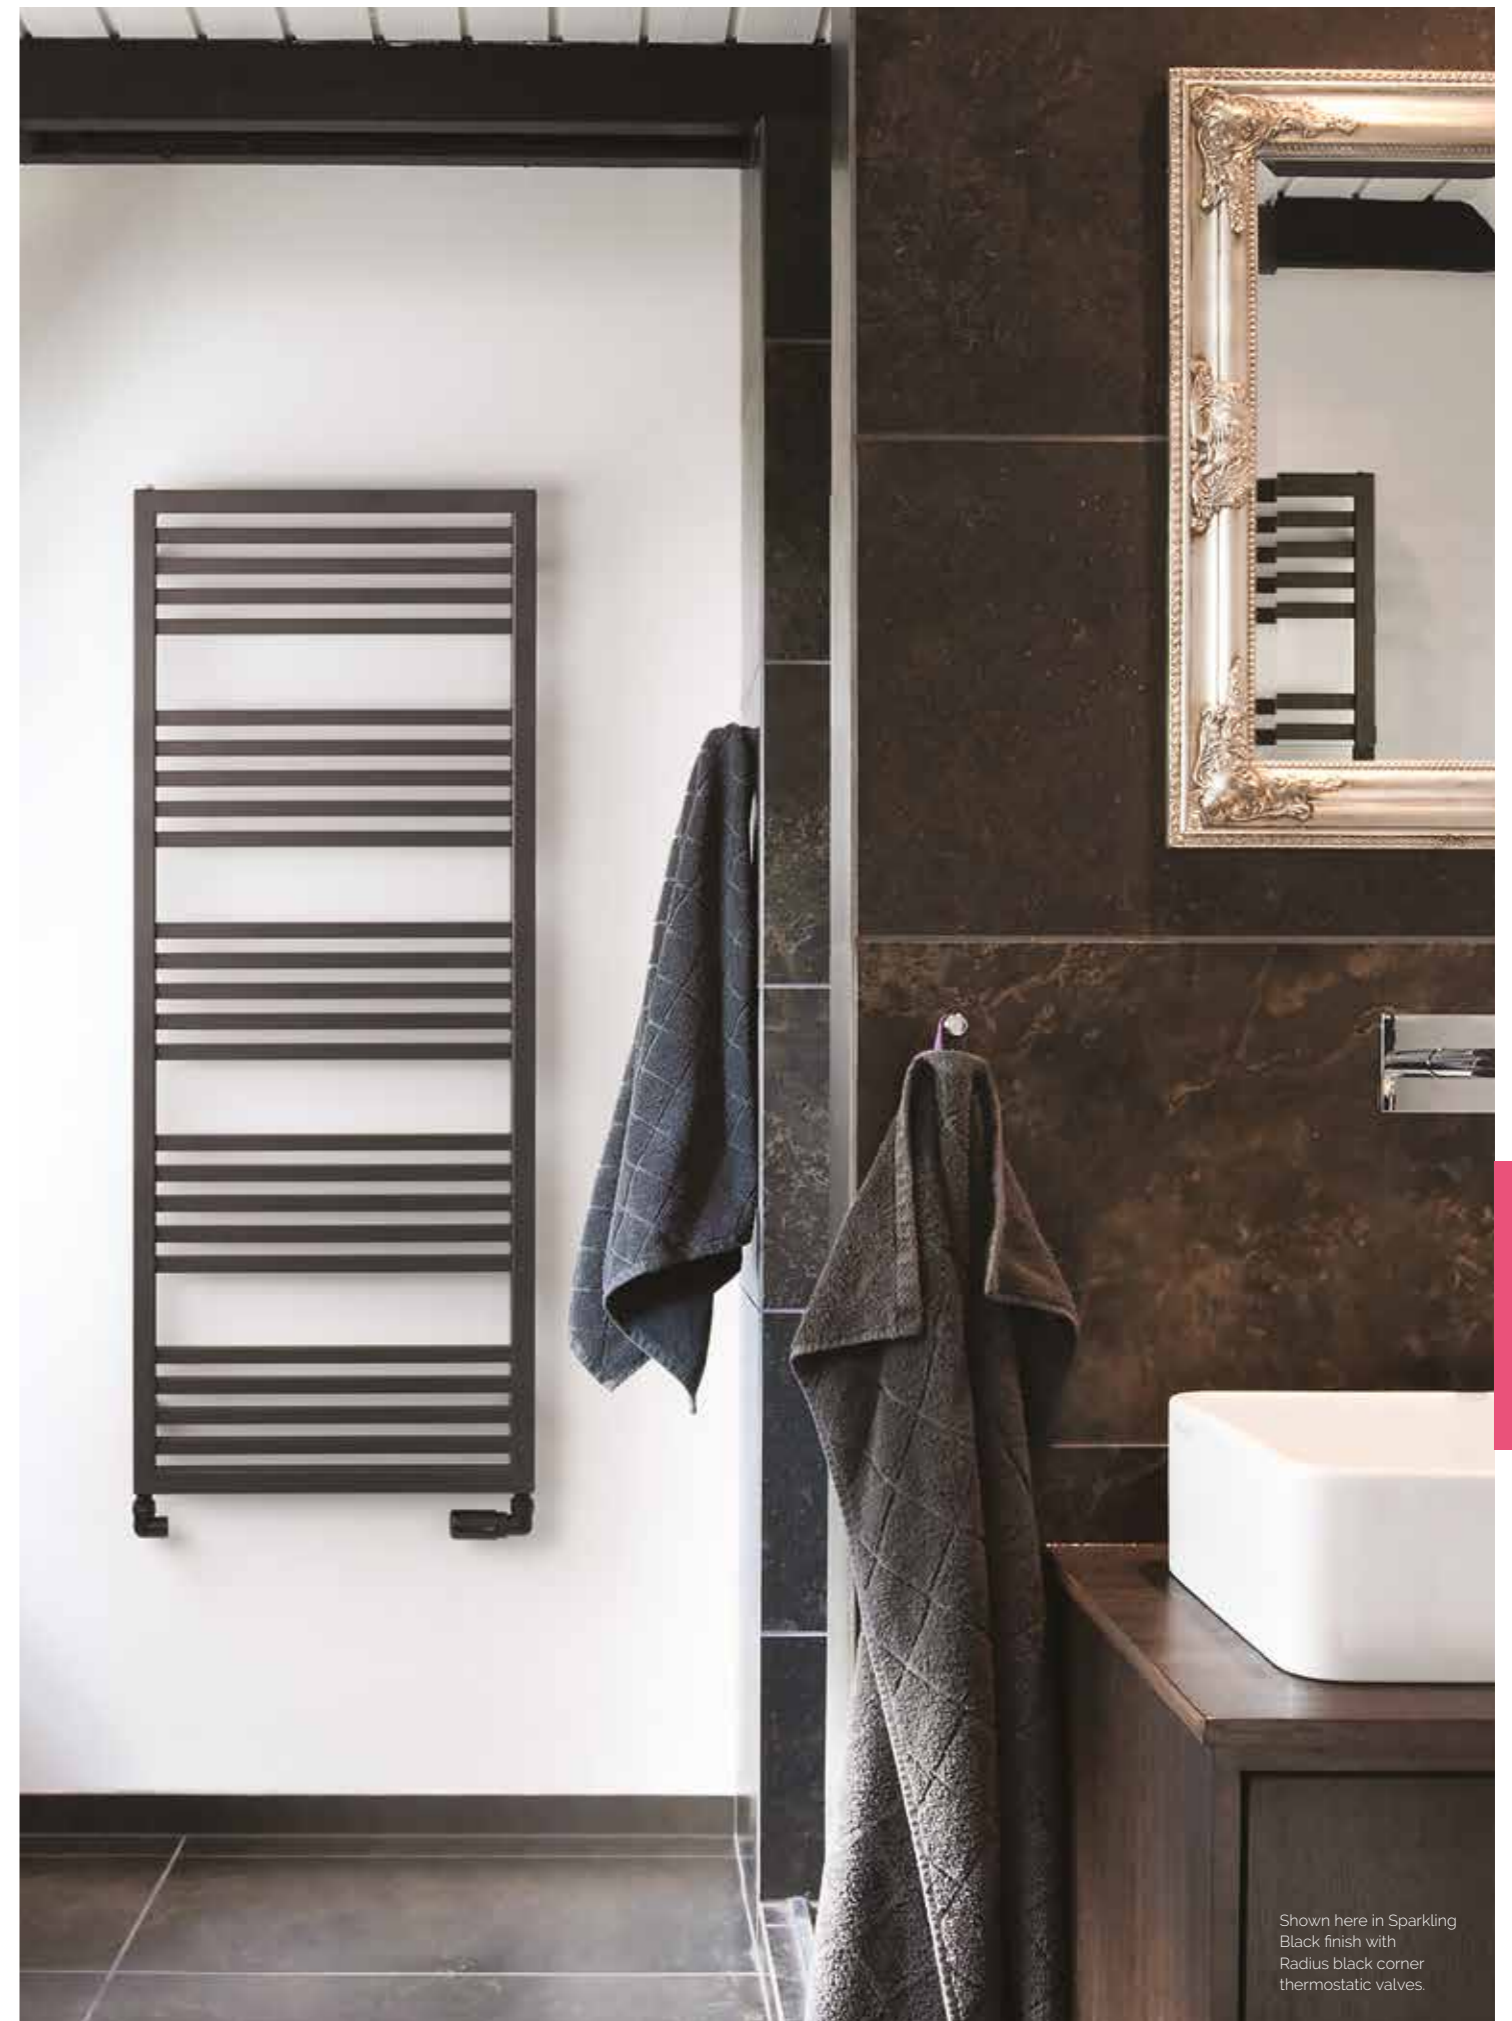

SACO-E-132-53

Colour **£505.00 ex VAT**
£606.00 inc VAT

Shown here in Sparkling Black finish with Radius black corner thermostatic valves.