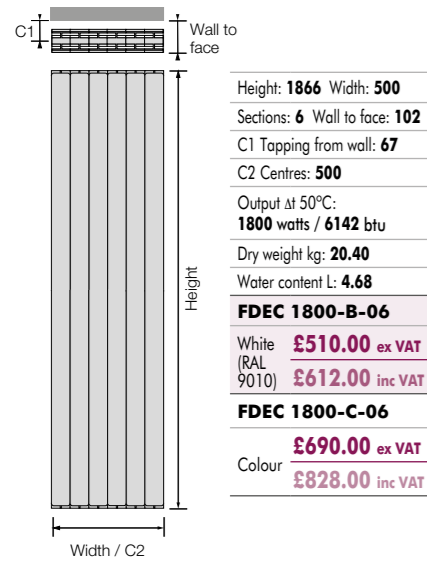

H 1866

Note: Other heights are available. Please contact head office for more information.