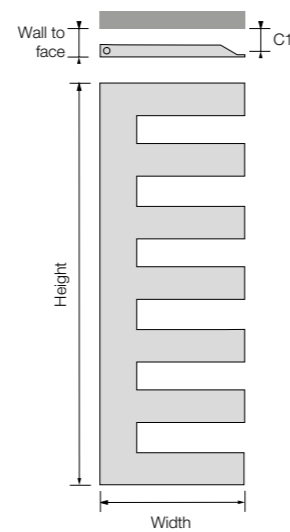

H 1765

Height: **1765** Width: **550**
Wall to face: **82**
C1 Tapping from wall: **60**
C2 Centres: **50#**
Output Δt 50°C: **647** watts / **2208** btu
Dry weight kg: **25.00**
Water content L: **2.80**

PTNA176055B

White **£1664.00 ex VAT**
(RAL 9016) **£1996.80 inc VAT**

PTNA176055T

Colour (T) **£1829.00 ex VAT**
£2194.80 inc VAT

PTNA176055S

Colour (S) **£1996.00 ex VAT**
£2395.20 inc VAT