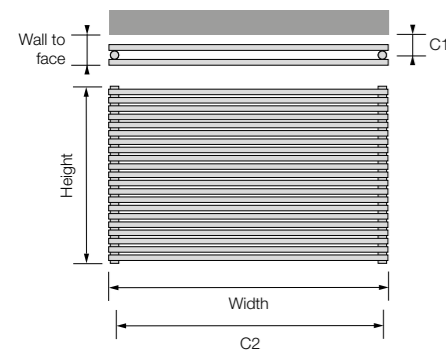

H 512 / Double

Height: 512 Width: 800
Wall to face: 80 Tubes: 42
C1 Tapping from wall: 54
C2 Centres: 760
Output Δt 50°C: 882 watts / 3009 btu
Dry weight kg: 13.00
Water content L: 3.72
M13HWH-D-5108
White (RAL 9016) £653.00 ex VAT £783.60 inc VAT
M13HCT-D-5108
Colour (T) £718.30 ex VAT £861.96 inc VAT
M13HCS-D-5108
Colour (S) £783.60 ex VAT £940.32 inc VAT

Height: 512 Width: 1000
Wall to face: 80 Tubes: 42
C1 Tapping from wall: 54
C2 Centres: 960
Output Δt 50°C: 1103 watts / 3763 btu
Dry weight kg: 15.93
Water content L: 4.45
M13HWH-D-5110
White (RAL 9016) £691.00 ex VAT £829.20 inc VAT
M13HCT-D-5110
Colour (T) £760.10 ex VAT £912.12 inc VAT
M13HCS-D-5110
Colour (S) £829.20 ex VAT £995.04 inc VAT

Height: 512 Width: 1200
Wall to face: 80 Tubes: 42
C1 Tapping from wall: 54
C2 Centres: 1160
Output Δt 50°C: 1323 watts / 4514 btu
Dry weight kg: 18.86
Water content L: 5.17
M13HWH-D-5112
White (RAL 9016) £822.00 ex VAT £986.40 inc VAT
M13HCT-D-5112
Colour (T) £904.20 ex VAT £1085.04 inc VAT
M13HCS-D-5112
Colour (S) £986.40 ex VAT £1183.68 inc VAT