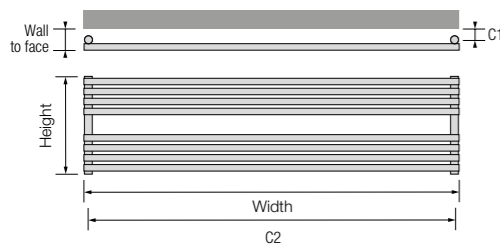

H 368

Central heating

Height: **368** Width: **1200**
Wall to face: **102-116**
C1 Tapping from wall: **63-77**
C2 Centres: **1160**
Output Δt 50°C: **479 watts / 1634 btu**
Dry weight kg: **7.67**
Water content L: **5.40**

ALEWH-368-1200	White (RAL 9016) £247.00 ex VAT £296.40 inc VAT
ALEGR-368-1200	GRPR £296.40 ex VAT £355.68 inc VAT

ALECT-368-1200	Colour (T) £271.70 ex VAT £326.04 inc VAT

ALECS-368-1200	Colour (S) £296.40 ex VAT £355.68 inc VAT

Height: **368** Width: **1400**
Wall to face: **102-116**
C1 Tapping from wall: **63-77**
C2 Centres: **1360**
Output Δt 50°C: **559 watts / 1907 btu**
Dry weight kg: **8.80**
Water content L: **6.20**

ALEWH-368-1400	White (RAL 9016) £274.00 ex VAT £328.80 inc VAT
ALEGR-368-1400	GRPR £328.80 ex VAT £394.56 inc VAT

ALECT-368-1400	Colour (T) £301.40 ex VAT £361.68 inc VAT

ALECS-368-1400	Colour (S) £328.80 ex VAT £394.56 inc VAT

Height: **368** Width: **1600**
Wall to face: **102-116**
C1 Tapping from wall: **63-77**
C2 Centres: **1560**
Output Δt 50°C: **639 watts / 2180 btu**
Dry weight kg: **9.92**
Water content L: **7.00**

ALEWH-368-1600	White (RAL 9016) £299.00 ex VAT £358.80 inc VAT
ALEGR-368-1600	GRPR £358.80 ex VAT £430.56 inc VAT

ALECT-368-1600	Colour (T) £328.90 ex VAT £394.68 inc VAT

ALECS-368-1600	Colour (S) £358.80 ex VAT £430.56 inc VAT