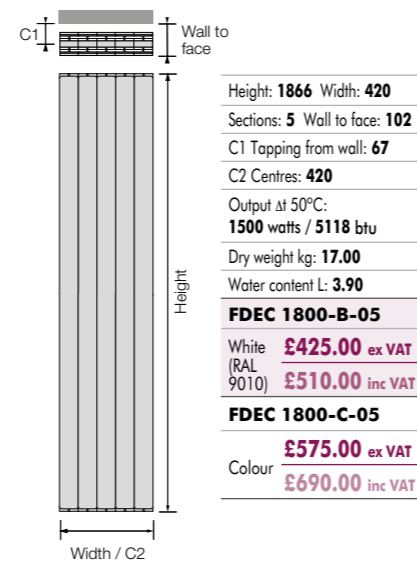

H 1866

Note: Other heights are available. Please contact head office for more information.