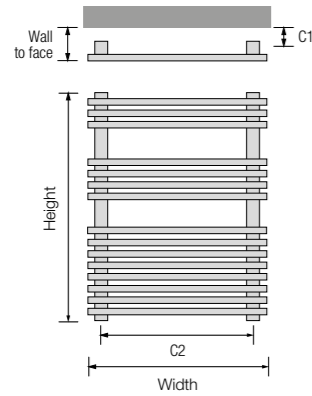

H 800

Height: 800	Width: 500
Wall to face: 107.50	
C1 Centres: 70	C2 Centres: 450
Output Δt 50°C: 310 watts / 1058 btu	
Dry weight kg: 9.00	Water content L: 5.19
SQU 04 1 080050	
Central heating	£654.00 ex VAT
	£784.80 inc VAT
SQU 04 4 080050 (200 watts)	
Centres: 406 #	
Dual fuel	£774.00 ex VAT
	£928.80 inc VAT
SQU 04 5 080050 (200 watts)	
Electric	£774.00 ex VAT
	£928.80 inc VAT