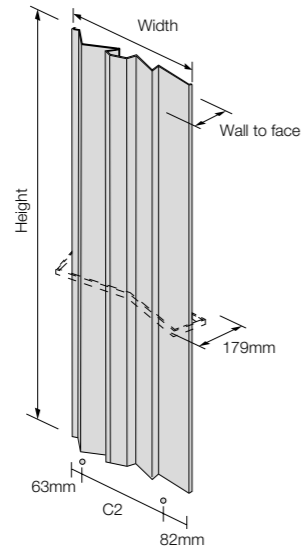

MA45L

Android V Chrome Towel Bar (454mm) **£293.00 ex VAT**
£351.60 inc VAT

MA45C

Android V Colour Towel Bar (454mm) **£351.00 ex VAT**
£421.20 inc VAT

Height: **1800** Width: **618**
 Wall to face: **113**
 Tapping from wall: **50**
 C2: **473**
 Output Δt 50°C: **1360 watts / 4640 btu**
 Dry weight kg: **29.50**
 Water content L: **2.90**