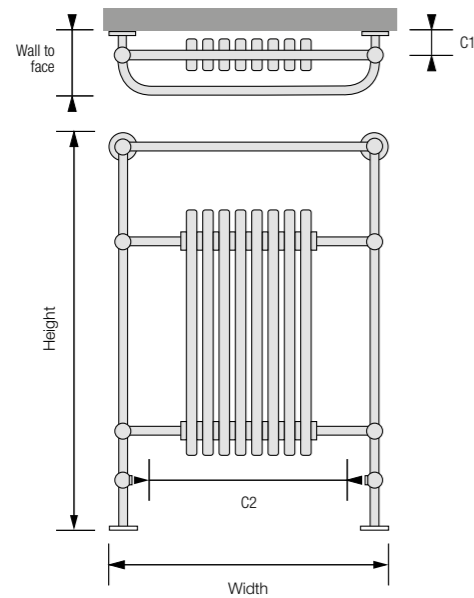

Sizes:	Material:	Operating up to:	Delivery:	Guarantee:
1	S	6bar	2-3days	5yrs

Empire Multi

Effortlessly combining a traditional steel towel rail with a white inset column radiator, the Empire Multi is perfect for restoring a period setting or creating an individual style in a new property.

H 945

Height: **945** Width: **675**

Wall to face: **240**

C1 Centres: **110** C2 Centres: **528**

Output at 50°C: **985 watts / 3361 btu**

Dry weight kg: **19.00**

Water content L: **6.51**

EMP-MULTI

Chrome with **£548.00 ex VAT**

white radiator **£657.60 inc VAT**