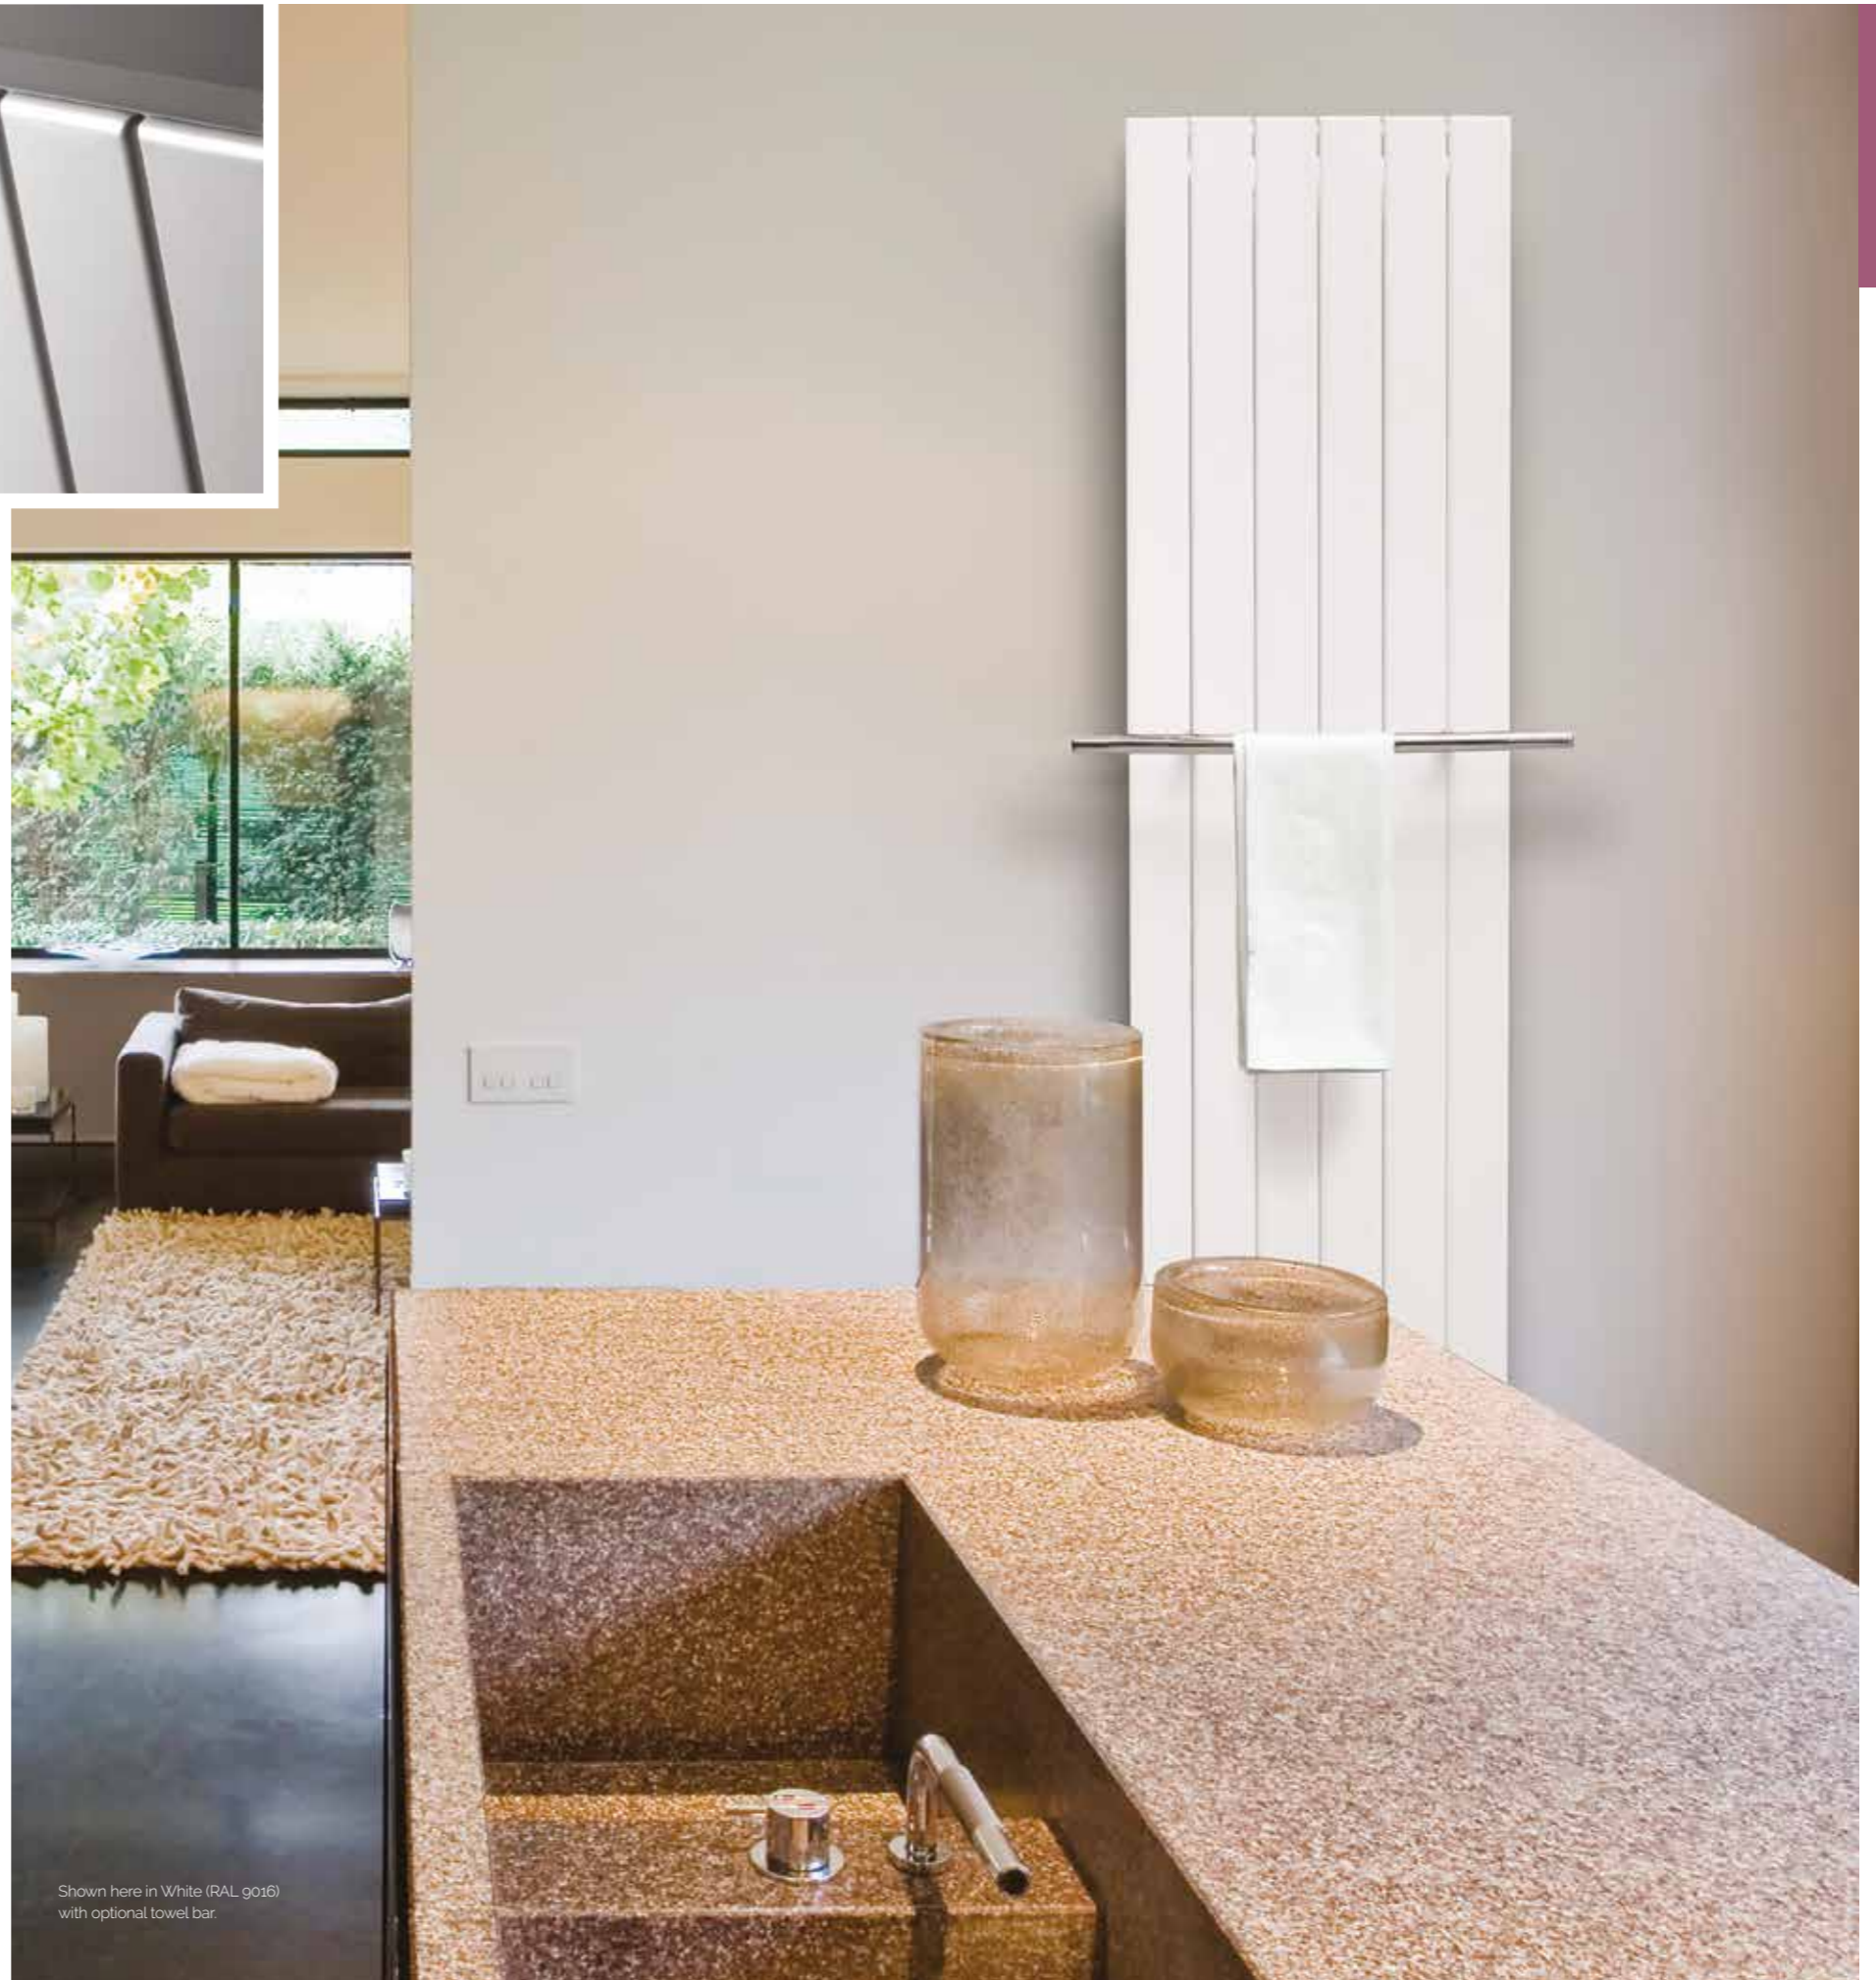

Lineatherm Accessories

LVHOLD-01	
1 - Robe/Towel	£35.00 ex VAT
Hook - Grooved	£42.00 inc VAT
LVHOLD-02	
2 - Robe/Towel	£35.00 ex VAT
Hook - O-Ring	£42.00 inc VAT
LVHOLD-03	
Chrome Towel Bar	£212.00 ex VAT
670mm wide	£254.40 inc VAT