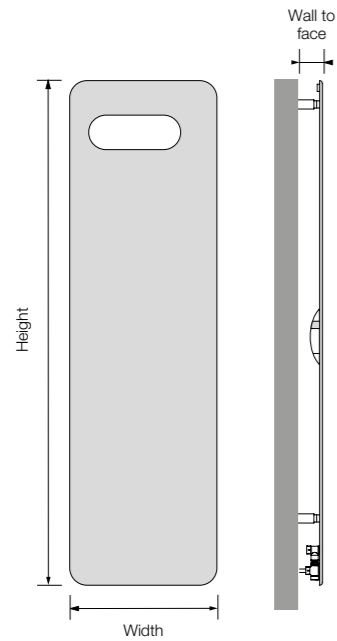

Sizes:	Material:	Operating up to:	Delivery:	Colours:	Guarantee:
1	S	5bar	4-6wks	chart 1	2yrs

Badge® Electric

This super slim electric model offers all the style benefits of the Badge®, with the flexibility to install in a range of locations throughout a home.

H 1755

Height:	1755	Width:	512
Wall to face:	70-80	Output:	750 watts
Weight kg:	28.50		
BAEWH-1750			
White (RAL 9016)	£1688.00	ex VAT	
	£2025.60	inc VAT	
BAECO-1750			
Colour	£2110.00	ex VAT	
	£2532.00	inc VAT	

Badge® Hanger

BAHOLD	
Badge® Hanger for 1755 x 512 model	£143.00 ex VAT
	£171.60 inc VAT

DESIGN PLUS

Good to know

The Badge® Electric won the prestigious Design Plus Award in 2012.