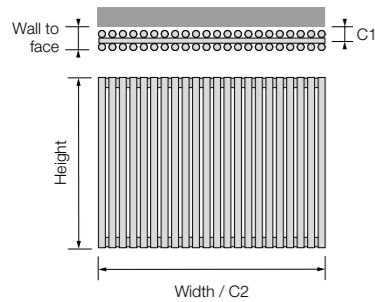

MHS 25 Double

With double the number of vertical tubes as its baby sister, this radiator offers extra output while still delivering beautiful Italian design to any room.

Designer

H 600

Height: 600 Width: 800
Wall to face: 94 Tubes: 44
C1 Tapping from wall: 54
C2 Centres: 800
Output at 50°C: 1069 watts / 3647 btu
Dry weight kg: 20.57
Water content L: 11.77
M25VWH-D-0600-22
White (RAL 9016) £492.00 ex VAT
£590.40 inc VAT
M25VGR-D-0600-22
GRPR £590.40 ex VAT
£708.48 inc VAT
M25VCT-D-0600-22
Colour (T) £541.20 ex VAT
£649.48 inc VAT
M25VCS-D-0600-22
Colour (S) £590.40 ex VAT
£708.48 inc VAT