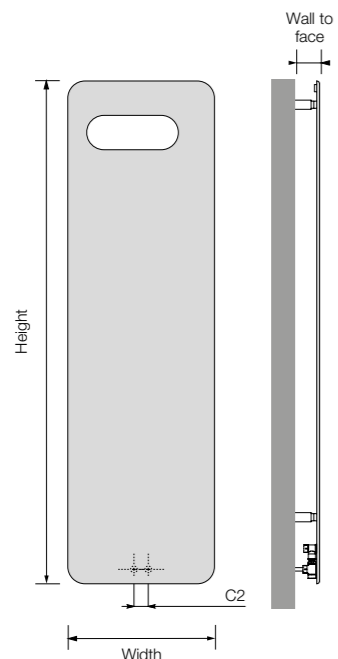

Height: 1755	Width: 512
Wall to face: 70-80	
C2 Centres: 50	
Output at 50°C: 795 watts / 2713 btu	
Dry weight kg: 28.50	
Water content L: 1.20	
BMWH-1750	
White (RAL 9016)	£1424.00 ex VAT
	£1708.80 inc VAT
BMCO-1750	
Colour	£1780.00 ex VAT
	£2136.00 inc VAT

Badge® Hanger	
BAHOLD	
Badge® Hanger for 1755 x 512 model	£143.00 ex VAT
	£171.60 inc VAT

Height: 404	Width: 1604
Wall to face: 70-80	
C2 Centres: 50	
Output at 50°C: 572 watts / 1952 btu	
Dry weight kg: 19.00	
Water content L: 1.10	
BMWH-4016	
White (RAL 9016)	£1142.00 ex VAT
	£1370.40 inc VAT
BMCO-4016	
Colour	£1427.50 ex VAT
	£1713.00 inc VAT

Shown here in White (RAL 9010) finish.

Sizes:	Material:	Operating up to:	Delivery:	Colours:	Guarantee:
2	S	5bar	4-6wks	chart 1	5yrs

Badge® Control

A new concept in radiator design, thanks to a truly original shape. The Badge® Control meets the functional needs of a radiator in a super slim body that can be chosen in vertical or horizontal models. Supplied with thermostatic valves and optional LED lighting.

H 1755

Height:	1755	Width:	512
Wall to face:	70-80	C2 Centres:	50
Output Δt 50°C:	795 watts / 2713 btu	Dry weight kg:	28.50
Water content L:	1.20		
BCWH-1750			
White (RAL 9016)	£1517.00 ex VAT		
	£1820.40 inc VAT		
BCCO-1750			
Colour	£1896.25 ex VAT		
	£2275.50 inc VAT		