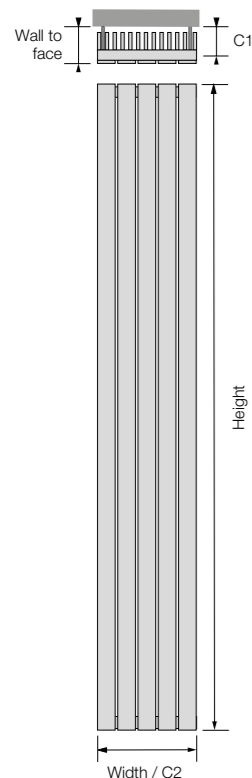

H 2000

Height: 2000 Width: 274
Wall to face: 114 Tubes: 5
C1 Tapping from wall: 85
C2 Centres: 274
Output at 50°C: 1378 watts / 4702 btu
Dry weight kg: 33.20
Water content L: 11.41
ENWH-200-05
White (RAL 9016) £682.00 ex VAT £818.40 inc VAT
ENCO-200-05
Colour £852.50 ex VAT £1023.00 inc VAT

Height: 2000 Width: 386
Wall to face: 114 Tubes: 7
C1 Tapping from wall: 85
C2 Centres: 386
Output at 50°C: 1929 watts / 6582 btu
Dry weight kg: 46.47
Water content L: 15.98
ENWH-200-07
White (RAL 9016) £835.00 ex VAT £1002.00 inc VAT
ENCO-200-07
Colour £1043.75 ex VAT £1252.50 inc VAT

Height: 2000 Width: 498
Wall to face: 114 Tubes: 9
C1 Tapping from wall: 85
C2 Centres: 498
Output at 50°C: 2480 watts / 8462 btu
Dry weight kg: 59.75
Water content L: 20.54
ENWH-200-09
White (RAL 9016) £989.00 ex VAT £1186.80 inc VAT
ENCO-200-09
Colour £1236.25 ex VAT £1483.50 inc VAT

Energia Options

ENERGIA-CC	
50mm central connections are available upon request	£78.00 ex VAT £93.60 inc VAT

Shown here in White (RAL 9016) with Radius angled chrome manual valves and chrome pipe sleeves