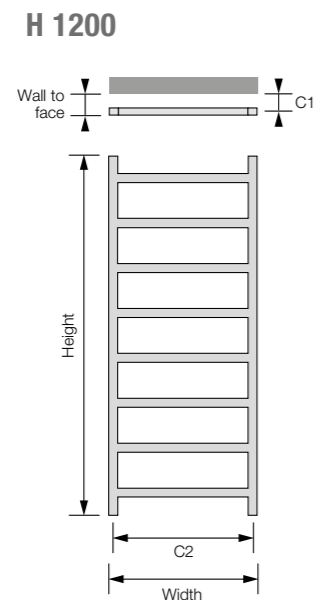

Height: 900 Width: 500
Wall to face: 73
C1 Centres: 59 C2 Centres: 472
Output Δt 50°C: 154 watts / 525 btu
Dry weight kg: 5.85
Water content L: 3.06
CLI 04 1 090050
Polished £397.00 ex VAT
Central heating £476.40 inc VAT

Height: 1200 Width: 350
Wall to face: 73
C1 Centres: 59 C2 Centres: 322
Output Δt 50°C: 163 watts / 556 btu
Dry weight kg: 6.90
Water content L: 3.32
CLI 04 1 120035
Polished £371.00 ex VAT
Central heating £445.20 inc VAT

Height: 1800 Width: 350
Wall to face: 73
C1 Centres: 59 C2 Centres: 322
Output Δt 50°C: 243 watts / 829 btu
Dry weight kg: 10.30
Water content L: 4.98
CLI 04 1 180035
Polished £504.00 ex VAT
Central heating £604.80 inc VAT

Height: 1200 Width: 500
Wall to face: 73
C1 Centres: 59 C2 Centres: 472
Output Δt 50°C: 205 watts / 699 btu
Dry weight kg: 7.80
Water content L: 4.09
CLI 04 1 120050
Polished £505.00 ex VAT
Central heating £606.00 inc VAT

Height: 1800 Width: 500
Wall to face: 73
C1 Centres: 59 C2 Centres: 472
Output Δt 50°C: 306 watts / 1044 btu
Dry weight kg: 11.70
Water content L: 6.13
CLI 04 1 180050
Polished £686.00 ex VAT
Central heating £823.20 inc VAT

Shown here with Tekne valves