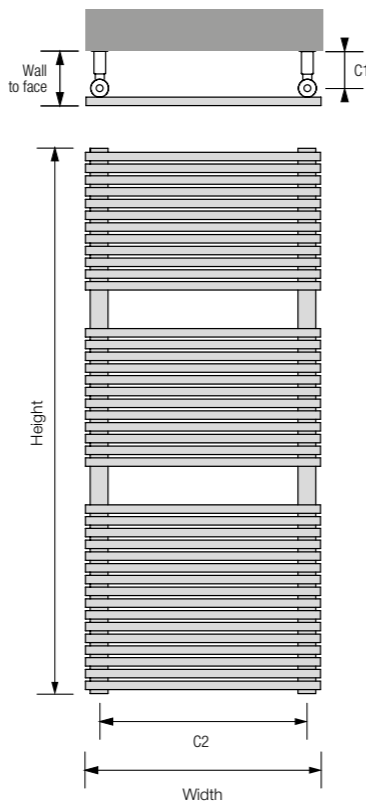

H 1160

Central heating

Height: 1160 Width: 480
Wall to face: 101-114
C1 Tapping from wall: 64-77
C2 Centres: 450
Output at 50°C: 705 watts / 2405 btu
Dry weight kg: 12.00
Water content L: 4.90
LSWH-H-116-48
White £296.00 ex VAT (RAL 9016) £355.20 inc VAT
LSMI-H-116-48
Milky £370.00 ex VAT £444.00 inc VAT
LSSG-H-116-48
Sparkling £370.00 ex VAT Grey £444.00 inc VAT
LSCO-H-116-48
Colour £370.00 ex VAT £444.00 inc VAT

Dual fuel (See page 200)

Centres: 406 #
Matching element: 600 watts
LSWH-D-116-48
White £416.00 ex VAT (RAL 9016) £499.20 inc VAT
LSMI-D-116-48
Milky £490.00 ex VAT £588.00 inc VAT
LSSG-D-116-48
Sparkling £490.00 ex VAT Grey £588.00 inc VAT
LSCO-D-116-48
Colour £490.00 ex VAT £588.00 inc VAT

Electric

Output: 600 watts
Weight kg: 16.90
LSWH-E-116-48
White £416.00 ex VAT (RAL 9016) £499.20 inc VAT
LSMI-E-116-48
Milky £490.00 ex VAT £588.00 inc VAT
LSSG-E-116-48
Sparkling £490.00 ex VAT Grey £588.00 inc VAT
LSCO-E-116-48
Colour £490.00 ex VAT £588.00 inc VAT

Measurement assuming both tee pieces supplied facing inwards

H 1160

Central heating

Height: 1160 Width: 580
Wall to face: 101-114
C1 Tapping from wall: 64-77
C2 Centres: 550
Output at 50°C: 852 watts / 2907 btu
Dry weight kg: 13.90
Water content L: 5.70
LSWH-H-116-58
White £328.00 ex VAT (RAL 9016) £393.60 inc VAT
LSMI-H-116-58
Milky £410.00 ex VAT £492.00 inc VAT
LSSG-H-116-58
Sparkling £410.00 ex VAT Grey £492.00 inc VAT
LSCO-H-116-58
Colour £410.00 ex VAT £492.00 inc VAT

Dual fuel (See page 200)

Centres: 506 #
Matching element: 800 watts
LSWH-D-116-58
White £448.00 ex VAT (RAL 9016) £537.60 inc VAT
LSMI-D-116-58
Milky £530.00 ex VAT £636.00 inc VAT
LSSG-D-116-58
Sparkling £530.00 ex VAT Grey £636.00 inc VAT
LSCO-D-116-58
Colour £530.00 ex VAT £636.00 inc VAT

Electric

Output: 800 watts
Weight kg: 19.60
LSWH-E-116-58
White £448.00 ex VAT (RAL 9016) £537.60 inc VAT
LSMI-E-116-58
Milky £530.00 ex VAT £636.00 inc VAT
LSSG-E-116-58
Sparkling £530.00 ex VAT Grey £636.00 inc VAT
LSCO-E-116-58
Colour £530.00 ex VAT £636.00 inc VAT

Measurement assuming both tee pieces supplied facing inwards