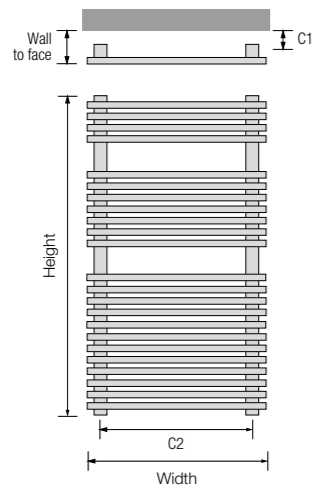

H 1200

Height: 1200	Width: 500
Wall to face: 107.50	
C1 Centres: 70	C2 Centres: 450
Output Δt 50°C: 510 watts / 1740 btu	
Dry weight kg: 13.50	Water content L: 7.92
SQU 04 1 120050	
Central heating	£997.00 ex VAT
	£1196.40 inc VAT
SQU 04 4 120050 (400 watts)	
Centres: 406 #	
Dual fuel	£1117.00 ex VAT
	£1340.40 inc VAT
SQU 04 5 120050 (400 watts)	
Electric	£1117.00 ex VAT
	£1340.40 inc VAT