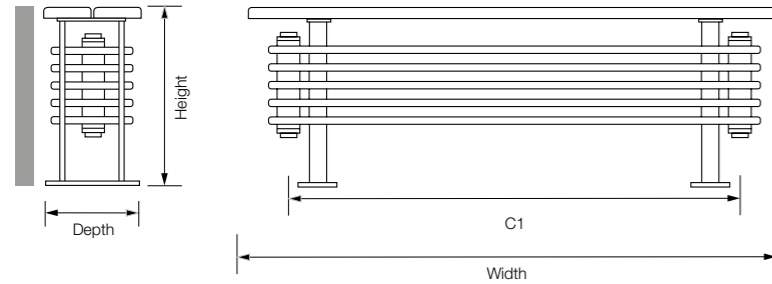

Multi
Column

H 396 - 5 sections

Height: 396 Width: 806	Height: 396 Width: 1350	Height: 396 Width: 1950	Height: 396 Width: 2350
Depth: 290	Depth: 290	Depth: 290	Depth: 290
C1 Centres: 600	C1 Centres: 1144	C1 Centres: 1744	C1 Centres: 2144
Output at 50°C: 670 watts / 2286 btu	Output at 50°C: 1125 watts / 3839 btu	Output at 50°C: 1565 watts / 5340 btu	Output at 50°C: 1830 watts / 6244 btu
Dry weight kg: 36	Dry weight kg: 51	Dry weight kg: 70	Dry weight kg: 88
Water content L: 9.50	Water content L: 16.20	Water content L: 23.40	Water content L: 28.20
MSBWH-396-0806	MSBWH-396-1350	MSBWH-396-1950	MSBWH-396-2350
White (RAL 9016) £822.00 ex VAT £986.40 inc VAT	White (RAL 9016) £888.00 ex VAT £1065.60 inc VAT	White (RAL 9016) £1172.00 ex VAT £1406.40 inc VAT	White (RAL 9016) £1434.00 ex VAT £1720.80 inc VAT
MSBCO-396-0806	MSBCO-396-1350	MSBCO-396-1950	MSBCO-396-2350
Colour £1027.50 ex VAT £1233.00 inc VAT	Colour £1110.00 ex VAT £1332.00 inc VAT	Colour £1465.00 ex VAT £1758.00 inc VAT	Colour £1792.50 ex VAT £2151.00 inc VAT