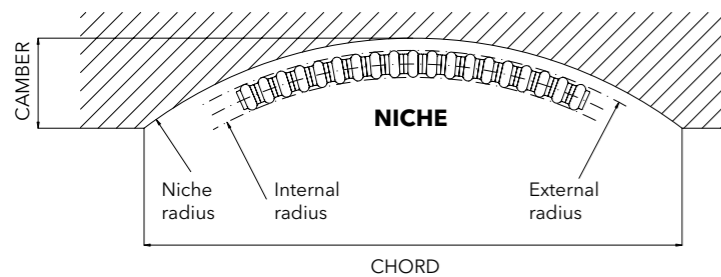

Material:	Operating up to:	Delivery:	Colours:	Guarantee:
S	10bar	5-6weeks*	chart 1	5yrs

Multisec Curved

Manufactured and assembled to the highest standards, Multisec Curved radiators offer timeless elegance in even the most complex installations.

How to order

Multisec Curved radiators must have a minimum internal radius length of 1000mm for 2 and 3 column radiators, and 1300mm for 4, 5 and 6 column radiators. The angle covered by the radiators cannot be greater than 180°.

6 simple steps

When ordering a Multisec Curved please specify:

1. Number of columns
2. Height
3. Number of sections
4. Wall mounted or welded feet
5. Camber and chord as indicated in the technical drawing below
6. Niche or Column curve

MS-CURVE

Cost to curve Multisec per section	£19.00 ex VAT
	£22.80 inc VAT

Please note this is an additional cost to the price of the radiator itself. See page 104 for the price of the radiator and other technical details.

Shown here in Graphite S07 finish

Multi
Column

*From approval of technical drawing