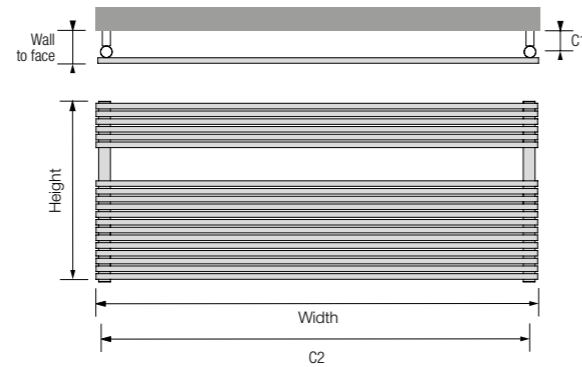

H 600

Central heating

Height: **400** Width: **1228**
Wall to face: **105-118**
C1 Tapping from wall: **68-81**
C2 Centres: **1170**
Output Δt 50°C: **460 watts / 1570 btu**
Dry weight kg: **8.40**
Water content L: **3.60**

LOSWP-H-40-122
Polished **£566.00 ex VAT**
£679.20 inc VAT

Central heating

Height: **400** Width: **1428**
Wall to face: **105-118**
C1 Tapping from wall: **68-81**
C2 Centres: **1370**
Output Δt 50°C: **535 watts / 1825 btu**
Dry weight kg: **9.20**
Water content L: **4.10**

LOSWP-H-40-142
Polished **£616.00 ex VAT**
£739.20 inc VAT

Dual fuel (See page 200)

Centres: **1126 #**
Matching element: **300 watts**

LOSWP-D-40-122
Polished **£686.00 ex VAT**
£823.20 inc VAT

Dual fuel (See page 200)

Centres: **1326 #**
Matching element: **300 watts**

LOSWP-D-40-142
Polished **£736.00 ex VAT**
£883.20 inc VAT

Electric

Output: **300 watts**
Weight kg: **12.00**

LOSWP-E-40-122
Polished **£686.00 ex VAT**
£823.20 inc VAT

Electric

Output: **300 watts**
Weight kg: **13.30**

LOSWP-E-40-142
Polished **£736.00 ex VAT**
£883.20 inc VAT

Central heating

Height: **600** Width: **1228**
Wall to face: **105-118**
C1 Tapping from wall: **68-81**
C2 Centres: **1170**
Output Δt 50°C: **706 watts / 2409 btu**
Dry weight kg: **12.30**
Water content L: **5.70**

LOSWP-H-60-122
Polished **£768.00 ex VAT**
£921.60 inc VAT

Central heating

Height: **600** Width: **1428**
Wall to face: **105-118**
C1 Tapping from wall: **68-81**
C2 Centres: **1370**
Output Δt 50°C: **822 watts / 2805 btu**
Dry weight kg: **14.80**
Water content L: **6.30**

LOSWP-H-60-142
Polished **£844.00 ex VAT**
£1012.80 inc VAT

Dual fuel (See page 200)

Centres: **1126 #**
Matching element: **600 watts**

LOSWP-D-60-122
Polished **£888.00 ex VAT**
£1065.60 inc VAT

Dual fuel (See page 200)

Centres: **1326 #**
Matching element: **600 watts**

LOSWP-D-60-142
Polished **£964.00 ex VAT**
£1156.80 inc VAT

Electric

Output: **600 watts**
Weight kg: **18.00**

LOSWP-E-60-122
Polished **£888.00 ex VAT**
£1065.60 inc VAT

Electric

Output: **600 watts**
Weight kg: **21.10**

LOSWP-E-60-142
Polished **£964.00 ex VAT**
£1156.80 inc VAT

Measurement assuming both tee pieces supplied facing inwards