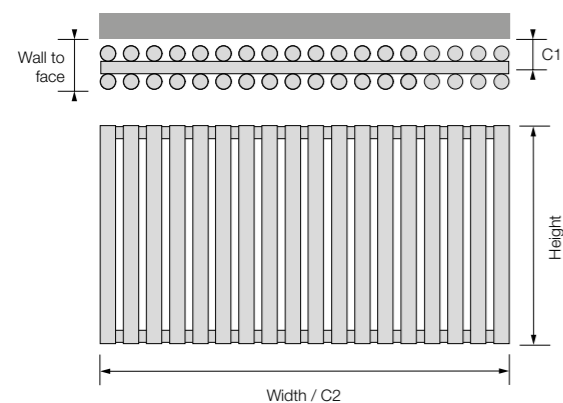

Height:	530	Width:	990
Wall to face:	124	Tubes:	36
C1 Tapping from wall:	71	C2 Centres:	990
Output Δt 50°C:	1196 watts / 4081 btu	Dry weight kg:	22.93
Water content L:	20.14	TUBWH-053-18	
White (RAL 9016):	£946.00 ex VAT	Sparkling Grey:	£1419.00 inc VAT
Colour:	£1419.00 inc VAT