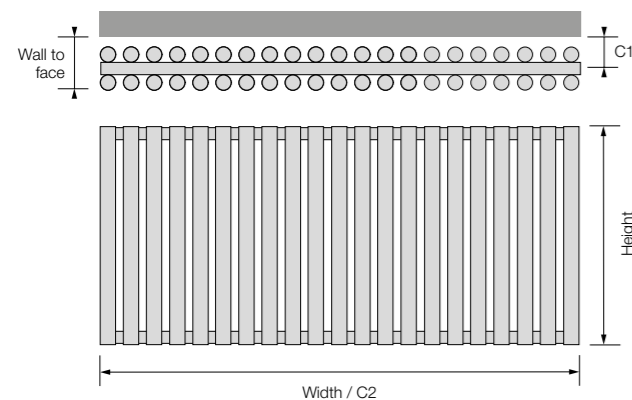

Height:	530	Width:	1158
Wall to face:	124	Tubes:	42
C1 Tapping from wall:	71	C2 Centres:	1158
Output Δt 50°C:	1302 watts / 4442 btu	Dry weight kg:	26.75
Water content L:	23.50	TUBWH-053-21	
White (RAL 9016):	£1080.00 ex VAT	Sparkling Grey:	£1620.00 inc VAT
Colour:	£1620.00 inc VAT