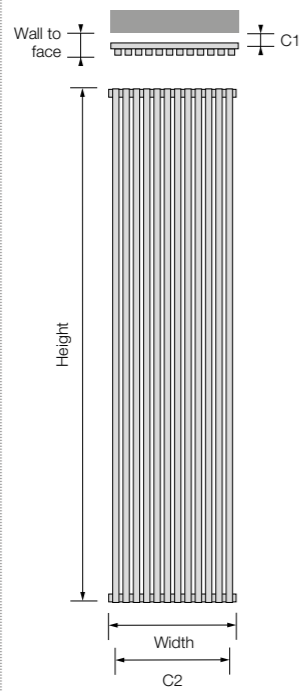

Sizes:	Material:	Operating up to:	Delivery:	Colours:	Guarantee:
8	S	10bar	2-3days*	chart 2	5yrs

Sizes:	Material:	Operating up to:	Delivery:	Colours:	Guarantee:
8	S	10bar	2-3days*	chart 2	5yrs

Cubi Vertical Single

H 1600

Height: 1200 Width: 392
Wall to face: 86 Tubes: 12
C1 Tapping from wall: 54
C2 Centres: 334
Output Δt 50°C: 585 watts / 1996 btu
Dry weight kg: 9.84 Water content L: 3.82
CUBVWH-S-1200-12
White (RAL 9016) £646.00 ex VAT / £775.20 inc VAT
CUBVCT-S-1200-12
Colour (T) £710.60 ex VAT / £852.71 inc VAT
CUBVCS-S-1200-12
Colour (S) £775.20 ex VAT / £930.24 inc VAT

Height: 1600 Width: 392
Wall to face: 86 Tubes: 12
C1 Tapping from wall: 54
C2 Centres: 334
Output Δt 50°C: 720 watts / 2457 btu
Dry weight kg: 12.80 Water content L: 4.87
CUBVWH-S-1600-12
White (RAL 9016) £706.00 ex VAT / £847.20 inc VAT
CUBVCT-S-1600-12
Colour (T) £776.60 ex VAT / £931.92 inc VAT
CUBVCS-S-1600-12
Colour (S) £847.20 ex VAT / £1016.64 inc VAT

Height: 1800 Width: 392
Wall to face: 86 Tubes: 12
C1 Tapping from wall: 54
C2 Centres: 334
Output Δt 50°C: 803 watts / 2740 btu
Dry weight kg: 14.28 Water content L: 5.41
CUBVWH-S-1800-12
White (RAL 9016) £719.00 ex VAT / £862.80 inc VAT
CUBVCT-S-1800-12
Colour (T) £790.90 ex VAT / £949.08 inc VAT
CUBVCS-S-1800-12
Colour (S) £862.80 ex VAT / £1035.36 inc VAT

Height: 2000 Width: 392
Wall to face: 86 Tubes: 12
C1 Tapping from wall: 54
C2 Centres: 334
Output Δt 50°C: 885 watts / 3020 btu
Dry weight kg: 15.76 Water content L: 5.94
CUBVWH-S-2000-12
White (RAL 9016) £733.00 ex VAT / £879.60 inc VAT
CUBVCT-S-2000-12
Colour (T) £806.30 ex VAT / £967.56 inc VAT
CUBVCS-S-2000-12
Colour (S) £879.60 ex VAT / £1055.52 inc VAT

Height: 1200 Width: 520
Wall to face: 86 Tubes: 16
C1 Tapping from wall: 54
C2 Centres: 462
Output Δt 50°C: 780 watts / 2661 btu
Dry weight kg: 13.12 Water content L: 5.09
CUBVWH-S-1200-16
White (RAL 9016) £702.00 ex VAT / £842.40 inc VAT
CUBVCT-S-1200-16
Colour (T) £772.20 ex VAT / £926.64 inc VAT
CUBVCS-S-1200-16
Colour (S) £842.40 ex VAT / £1010.88 inc VAT

Height: 1600 Width: 520
Wall to face: 86 Tubes: 16
C1 Tapping from wall: 54
C2 Centres: 462
Output Δt 50°C: 961 watts / 3279 btu
Dry weight kg: 17.06 Water content L: 6.50
CUBVWH-S-1600-16
White (RAL 9016) £779.00 ex VAT / £934.80 inc VAT
CUBVCT-S-1600-16
Colour (T) £856.90 ex VAT / £1028.28 inc VAT
CUBVCS-S-1600-16
Colour (S) £934.80 ex VAT / £1121.76 inc VAT

Height: 1800 Width: 520
Wall to face: 86 Tubes: 16
C1 Tapping from wall: 54
C2 Centres: 462
Output Δt 50°C: 1070 watts / 3651 btu
Dry weight kg: 19.03 Water content L: 7.22
CUBVWH-S-1800-16
White (RAL 9016) £795.00 ex VAT / £954.00 inc VAT
CUBVCT-S-1800-16
Colour (T) £874.50 ex VAT / £1049.40 inc VAT
CUBVCS-S-1800-16
Colour (S) £954.00 ex VAT / £1144.80 inc VAT

Height: 2000 Width: 520
Wall to face: 86 Tubes: 16
C1 Tapping from wall: 54
C2 Centres: 462
Output Δt 50°C: 1180 watts / 4026 btu
Dry weight kg: 21.00 Water content L: 7.92
CUBVWH-S-2000-16
White (RAL 9016) £814.00 ex VAT / £976.80 inc VAT
CUBVCT-S-2000-16
Colour (T) £895.40 ex VAT / £1074.48 inc VAT
CUBVCS-S-2000-16
Colour (S) £976.80 ex VAT / £1172.16 inc VAT