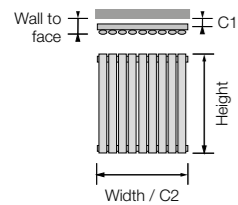

H 600

Height: 600 Width: 400
Wall to face: 92 Tubes: 6
C1 Centres: 50 C2 Centres: 400
Output At 50°C: 293 watts / 1000 btu
Dry weight kg: 4.50
Water content L: 3.45
ARS 03 1 060040
Brushed £307.00 ex VAT £368.40 inc VAT