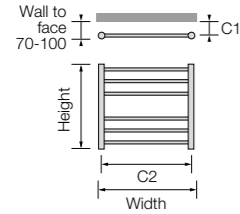

Alara Straight

This best selling, perfectly polished stainless steel towel rail adds a fantastic finishing touch to any bathroom.

Towel Rails

H 430

Height: 430 Width: 600
C1 Centres: 50-80 C2 Centres: 568 #
Output at 50°C: 207 watts / 706 btu
Dry weight kg: 3.50 Water cont. L: 1.10
ASP 04 1 043060
Central heating £252.00 ex VAT
£302.40 inc VAT
ASP 04 4 043060 (100 watts)
Dual fuel £372.00 ex VAT
(See page 200) £446.40 inc VAT
ASP 04 5 043060 (100 watts)
Electric £372.00 ex VAT
£446.40 inc VAT