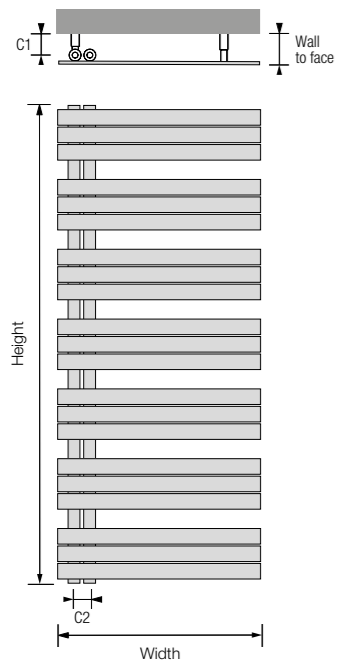

Sizes:	Material:	Operating up to:	Delivery:	Electric options:	Guarantee:
2	SS	6bar	2-3days		10yrs*

Sofia Stainless

The simple lines of this stainless steel model create a sculptural presence, while also offering bundles of practicality with plenty of room for hanging multiple towels.

H 1163