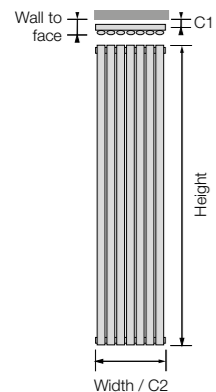

H 1800

Height: 1800 Width: 250
Wall to face: 92 Tubes: 4
C1 Centres: 50 C2 Centres: 250
Output At 50°C: 540 watts / 1842 btu
Dry weight kg: 9.00
Water content L: 5.32
ARS 03 1 180025
Brushed £448.00 ex VAT £537.60 inc VAT

Height: 1800 Width: 450
Wall to face: 92 Tubes: 7
C1 Centres: 50 C2 Centres: 450
Output At 50°C: 939 watts / 3204 btu
Dry weight kg: 15.00
Water content L: 9.32
ARS 03 1 180045
Brushed £773.00 ex VAT £927.60 inc VAT

Height: 1800 Width: 310
Wall to face: 92 Tubes: 5
C1 Centres: 50 C2 Centres: 310
Output At 50°C: 674 watts / 2300 btu
Dry weight kg: 11.00
Water content L: 6.64
ARS 03 1 180031
Brushed £556.00 ex VAT £667.20 inc VAT

Height: 1800 Width: 560
Wall to face: 92 Tubes: 9
C1 Centres: 50 C2 Centres: 560
Output At 50°C: 1214 watts / 4142 btu
Dry weight kg: 19.50
Water content L: 11.96
ARS 03 1 180056
Brushed £989.00 ex VAT £1186.80 inc VAT