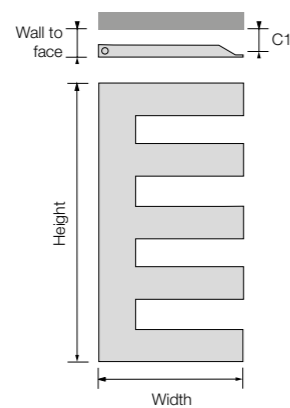

Valve options

E12MBSQB

Angled Manual Monotube Valve - White **£130.00 ex VAT**
£156.00 inc VAT

E12MBSQR

Angled Manual Monotube Valve - Chrome **£130.00 ex VAT**
£156.00 inc VAT

H 1225

Height: **1225** Width: **550**
 Wall to face: **82**
 C1 Tapping from wall: **60**
 C2 Centres: **50#**
 Output Δt 50°C: **474** watts / **1617** btu
 Dry weight kg: **17.50**
 Water content L: **1.90**