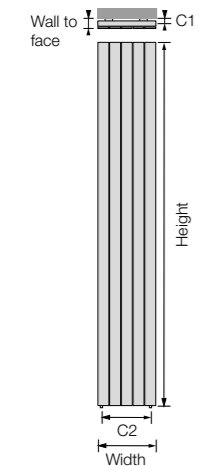

Sizes:	Material:	Operating up to:	Delivery:	Guarantee:
6	S	4bar	2-3days	10yrs

Lineatherm V

The bold straight lines of this versatile, flat-tube vertical radiator help make an artistic statement that complements any interior. An optional towel bar is also available.

For colour options, please contact head office.

H 1200

Height: 1200	Width: 433
Wall to face: 81	Tubes: 6
C1 Tapping from wall: 50	
C2 Centres: 383	
Output Δt 50°C: 842 watts / 2873 btu	
Dry weight kg: 21.30	
Water content L: 4.00	
LV11-1200-06	
White (RAL 9016)	£375.00 ex VAT
	£450.00 inc VAT

H 1600

Height: 1600	Width: 215
Wall to face: 81	Tubes: 3
C1 Tapping from wall: 50	
C2 Centres: 165	
Output Δt 50°C: 538 watts / 1836 btu	
Dry weight kg: 13.40	
Water content L: 2.60	
LV11-1600-03	
White (RAL 9016)	£289.00 ex VAT
	£346.80 inc VAT

Height: 1600	Width: 433
Wall to face: 81	Tubes: 6
C1 Tapping from wall: 50	
C2 Centres: 383	
Output Δt 50°C: 1076 watts / 3671 btu	
Dry weight kg: 26.80	
Water content L: 5.20	
LV11-1600-06	
White (RAL 9016)	£452.00 ex VAT
	£542.40 inc VAT

H 1800

Height: 1800	Width: 215
Wall to face: 81	Tubes: 3
C1 Tapping from wall: 50	
C2 Centres: 165	
Output Δt 50°C: 594 watts / 2027 btu	
Dry weight kg: 15.10	
Water content L: 2.80	
LV11-1800-03	
White (RAL 9016)	£310.00 ex VAT
	£372.00 inc VAT

Height: 1800	Width: 433
Wall to face: 81	Tubes: 6
C1 Tapping from wall: 50	
C2 Centres: 383	
Output Δt 50°C: 1188 watts / 4053 btu	
Dry weight kg: 30.20	
Water content L: 5.60	
LV11-1800-06	
White (RAL 9016)	£489.00 ex VAT
	£586.80 inc VAT

H 2000

Height: 2000	Width: 360
Wall to face: 81	Tubes: 5
C1 Tapping from wall: 50	
C2 Centres: 310	
Output Δt 50°C: 1081 watts / 3688 btu	
Dry weight kg: 27.90	
Water content L: 5.20	
LV11-2000-05	
White (RAL 9016)	£461.00 ex VAT
	£553.20 inc VAT

Lineatherm Accessories