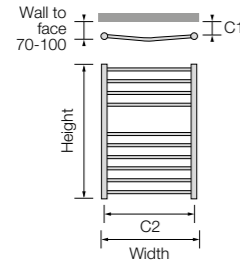

H 720

Height: 720 Width: 500
C1 Centres: 50-80 C2 Centres: 468 #
Output at 50°C: 360 watts / 1228 btu
Dry weight kg: 3.80 Water content L: 1.80
ACP 04 1 072050
Central heating £342.00 ex VAT £410.40 inc VAT
ACP 04 4 072050 (200 watts)
Dual fuel £462.00 ex VAT (See page 200) £554.40 inc VAT
ACP 04 5 072050 (200 watts)
Electric £462.00 ex VAT £554.40 inc VAT

Height: 720 Width: 600
C1 Centres: 50-80 C2 Centres: 568 #
Output at 50°C: 389 watts / 1327 btu
Dry weight kg: 4.35 Water content L: 2.00
ACP 04 1 072060
Central heating £381.00 ex VAT £457.20 inc VAT
ACP 04 4 072060 (200 watts)
Dual fuel £501.00 ex VAT (See page 200) £601.20 inc VAT
ACP 04 5 072060 (200 watts)
Electric £501.00 ex VAT £601.20 inc VAT