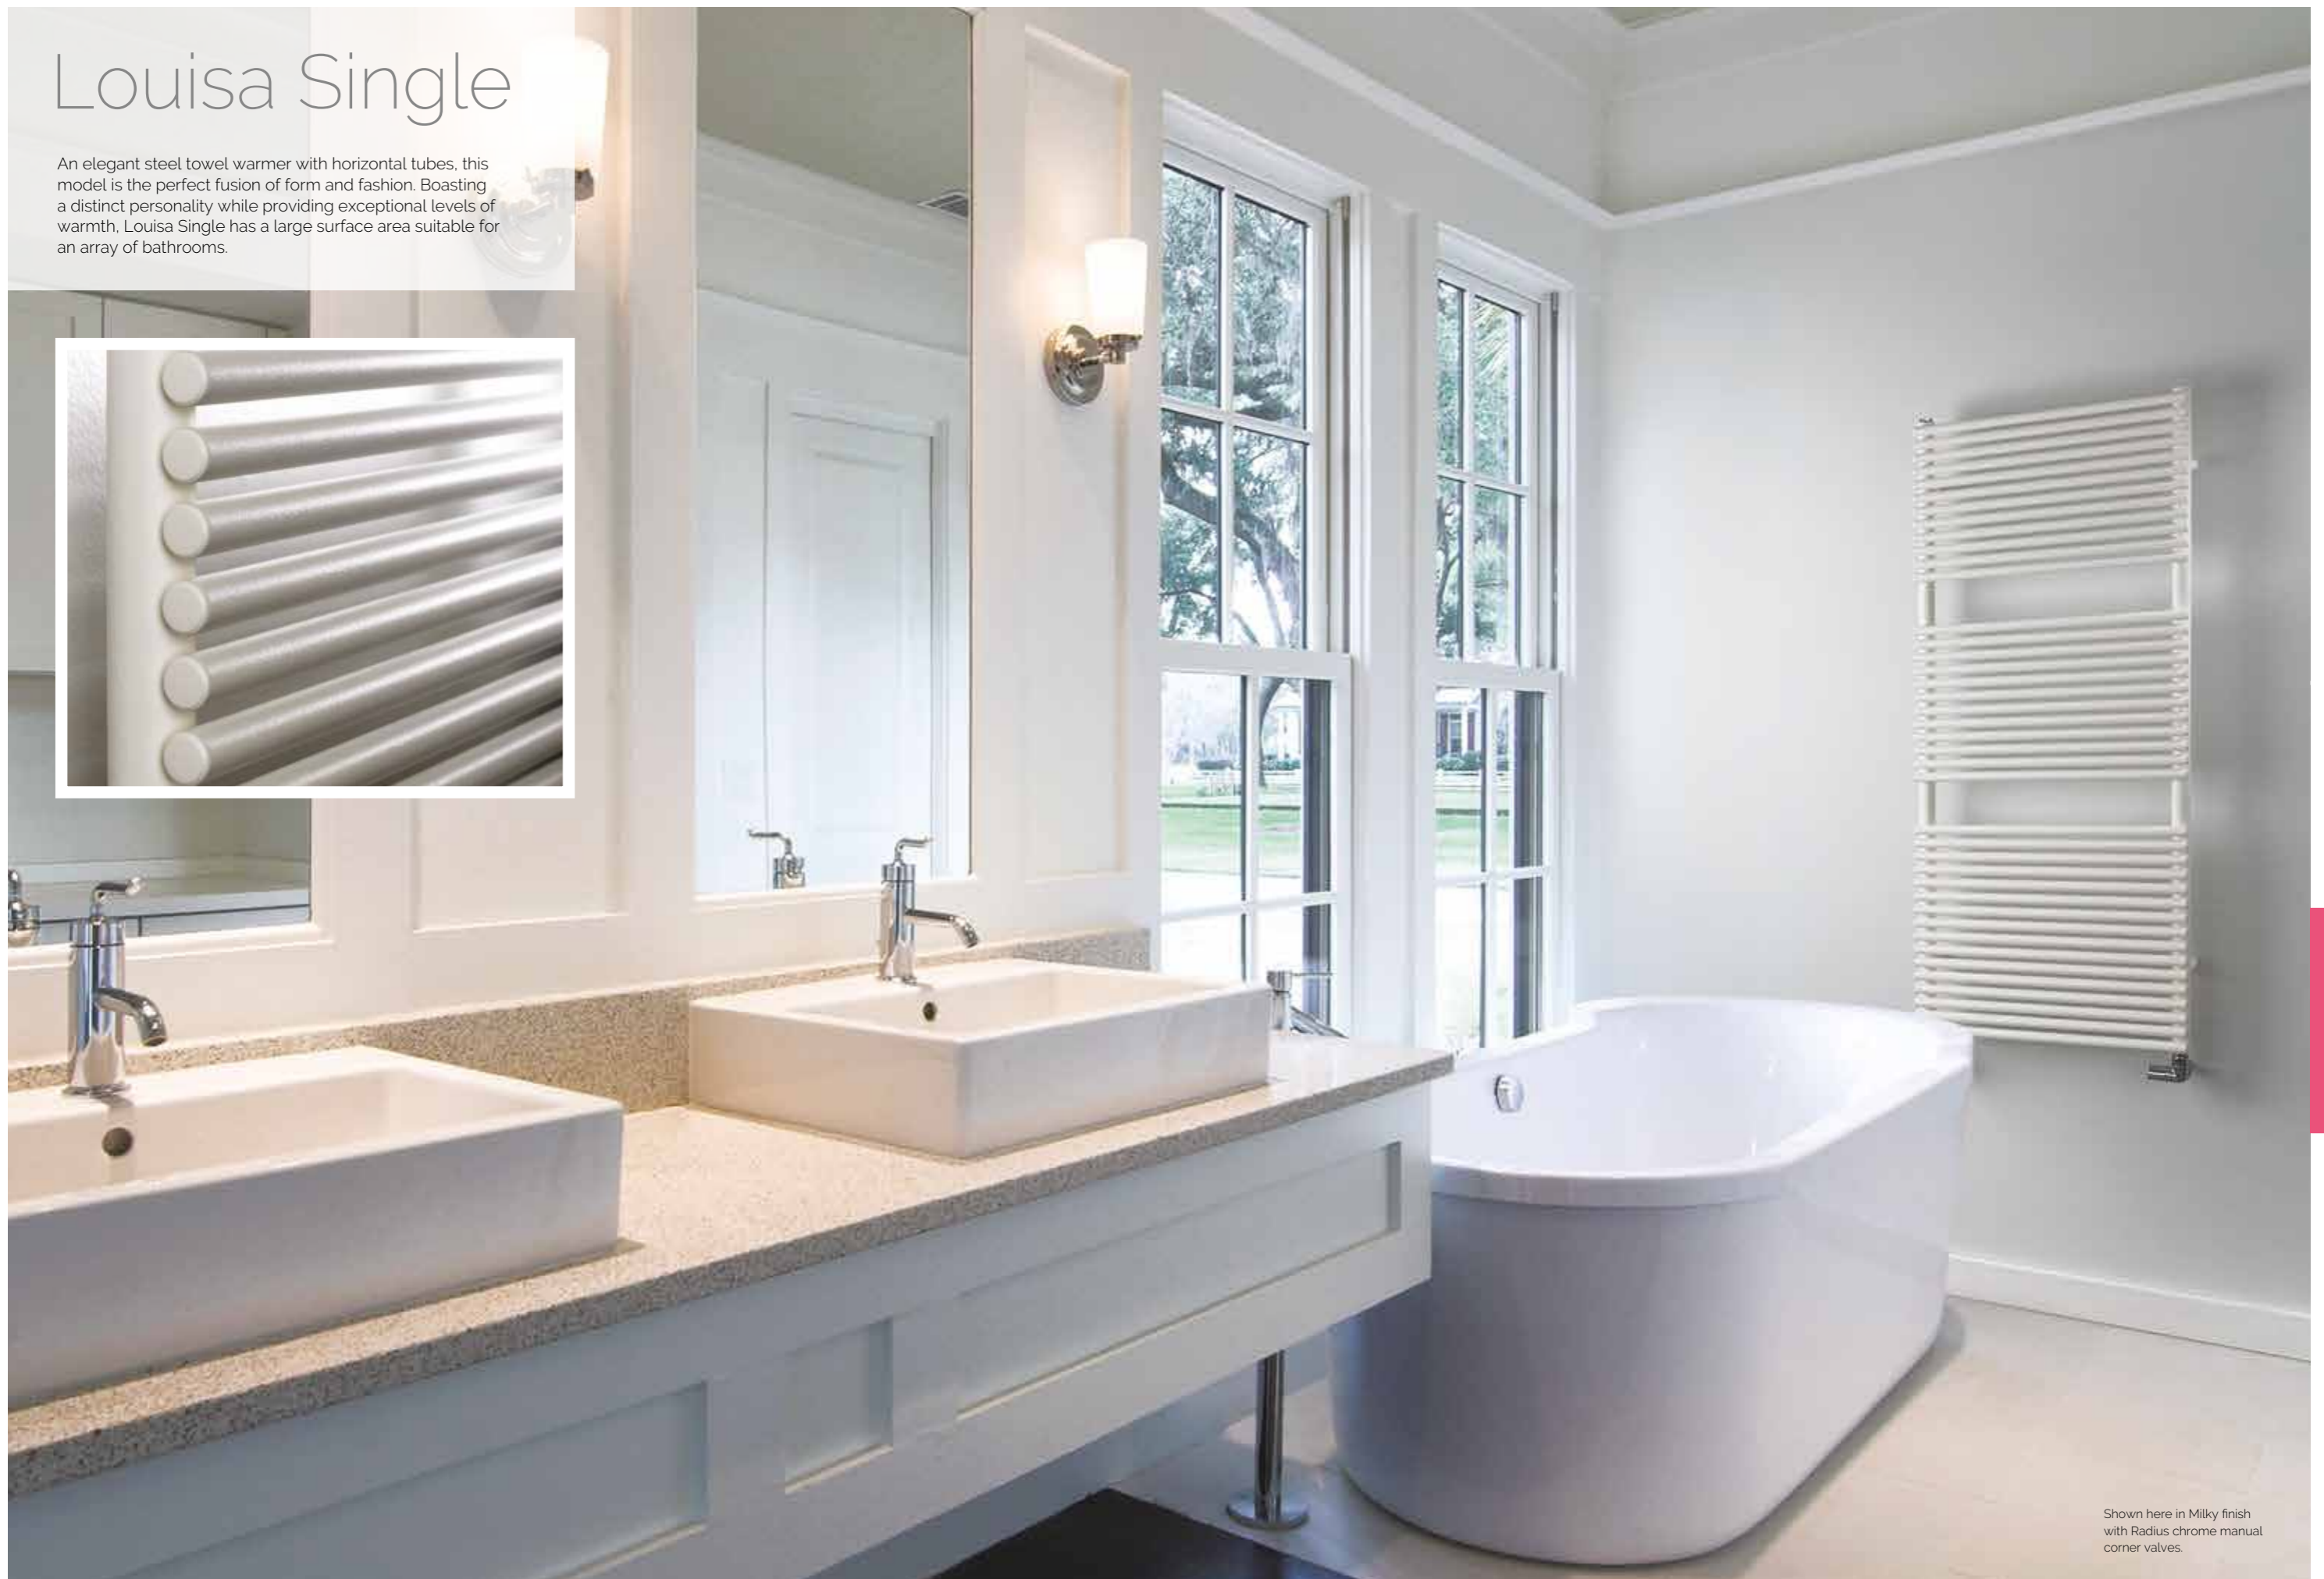

Shown here with Radius chrome corner manual valves.

Louisa Single

An elegant steel towel warmer with horizontal tubes, this model is the perfect fusion of form and fashion. Boasting a distinct personality while providing exceptional levels of warmth, Louisa Single has a large surface area suitable for an array of bathrooms.