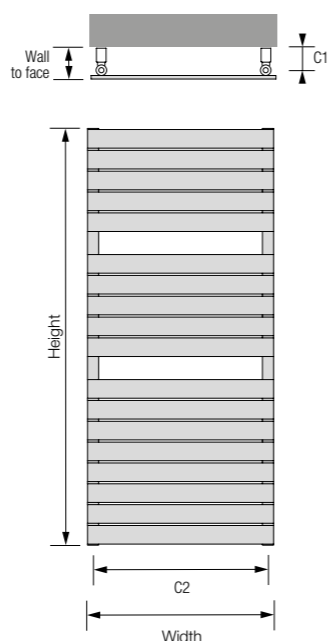

H 1120

Central heating

Height:	1120	Width:	500
Wall to face:	89-102		
C1 Tapping from wall:	64-77		
C2 Centres:	470		
Output at 50°C:	592 watts / 2020 btu		
Dry weight kg:	12.10		
Water content L:	4.50		
BIWH-H-112-50			
White (RAL 9016)	£386.00 ex VAT		
	£463.20 inc VAT		
BIMI-H-112-50			
Milky	£482.50 ex VAT		
	£579.00 inc VAT		
BISB-H-112-50			
Sparkling Black	£482.50 ex VAT		
	£579.00 inc VAT		
BICO-H-112-50			
Colour	£482.50 ex VAT		
	£579.00 inc VAT		

Dual fuel (See page 200)

Centres:	426 #
Matching element:	600 watts
BIWH-D-112-50	
White (RAL 9016)	£506.00 ex VAT
	£607.20 inc VAT
BIMI-D-112-50	
Milky	£602.50 ex VAT
	£723.00 inc VAT
BISB-D-112-50	
Sparkling Black	£602.50 ex VAT
	£723.00 inc VAT
BICO-D-112-50	
Colour	£602.50 ex VAT
	£723.00 inc VAT

Electric

Output:	600 watts
Weight kg:	16.60
BIWH-E-112-50	
White (RAL 9016)	£506.00 ex VAT
	£607.20 inc VAT
BIMI-E-112-50	
Milky	£602.50 ex VAT
	£723.00 inc VAT
BISB-E-112-50	
Sparkling Black	£602.50 ex VAT
	£723.00 inc VAT
BICO-E-112-50	
Colour	£602.50 ex VAT
	£723.00 inc VAT

H 1120

Central heating

Height:	1120	Width:	600
Wall to face:	89-102		
C1 Tapping from wall:	64-77		
C2 Centres:	570		
Output at 50°C:	702 watts / 2395 btu		
Dry weight kg:	14.10		
Water content L:	5.20		
BIWH-H-112-60			
White (RAL 9016)	£399.00 ex VAT		
	£478.80 inc VAT		
BIMI-H-112-60			
Milky	£498.75 ex VAT		
	£598.50 inc VAT		
BISB-H-112-60			
Sparkling Black	£498.75 ex VAT		
	£598.50 inc VAT		
BICO-H-112-60			
Colour	£498.75 ex VAT		
	£598.50 inc VAT		

Dual fuel (See page 200)

Centres:	526 #
Matching element:	600 watts
BIWH-D-112-60	
White (RAL 9016)	£519.00 ex VAT
	£622.80 inc VAT
BIMI-D-112-60	
Milky	£618.75 ex VAT
	£742.50 inc VAT
BISB-D-112-60	
Sparkling Black	£618.75 ex VAT
	£742.50 inc VAT
BICO-D-112-60	
Colour	£618.75 ex VAT
	£742.50 inc VAT

Electric

Output:	600 watts
Weight kg:	19.30
BIWH-E-112-60	
White (RAL 9016)	£519.00 ex VAT
	£622.80 inc VAT
BIMI-E-112-60	
Milky	£618.75 ex VAT
	£742.50 inc VAT
BISB-E-112-60	
Sparkling Black	£618.75 ex VAT
	£742.50 inc VAT
BICO-E-112-60	
Colour	£618.75 ex VAT
	£742.50 inc VAT