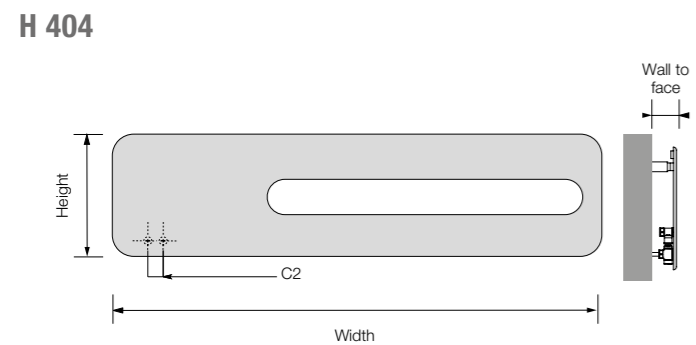

Height: 404	Width: 1604
Wall to face: 70-80	
C2 Centres: 50	
Output at 50°C: 572 watts / 1952 btu	
Dry weight kg: 19.00	
Water content L: 1.10	
BMWH-4016	
White (RAL 9016)	£1142.00 ex VAT
	£1370.40 inc VAT
BMCO-4016	
Colour	£1427.50 ex VAT
	£1713.00 inc VAT