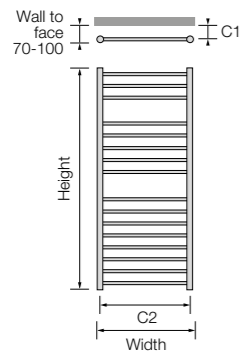

H 1200

Height: 1200 Width: 350
C1 Centres: 50-80 C2 Centres: 318 #
Output at 50°C: 444 watts / 1515 btu
Dry weight kg: 4.75 Water cont. L: 2.40
ASP 04 1 120035
Central heating £358.00 ex VAT
£429.60 inc VAT
ASP 04 4 120035 (200 watts)
Dual fuel £478.00 ex VAT
(See page 200) £573.60 inc VAT
ASP 04 5 120035 (200 watts)
Electric £478.00 ex VAT
£573.60 inc VAT

Height: 1200 Width: 500
C1 Centres: 50-80 C2 Centres: 468 #
Output at 50°C: 495 watts / 1689 btu
Dry weight kg: 6.00 Water cont. L: 2.90
ASP 04 1 120050
Central heating £429.00 ex VAT
£514.80 inc VAT
ASP 04 4 120050 (300 watts)
Dual fuel £549.00 ex VAT
(See page 200) £658.80 inc VAT
ASP 04 5 120050 (300 watts)
Electric £549.00 ex VAT
£658.80 inc VAT

Height: 1200 Width: 600
C1 Centres: 50-80 C2 Centres: 568 #
Output at 50°C: 593 watts / 2023 btu
Dry weight kg: 6.80 Water cont. L: 3.20
ASP 04 1 120060
Central heating £468.00 ex VAT
£561.60 inc VAT
ASP 04 4 120060 (300 watts)
Dual fuel £588.00 ex VAT
(See page 200) £705.60 inc VAT
ASP 04 5 120060 (300 watts)
Electric £588.00 ex VAT
£705.60 inc VAT