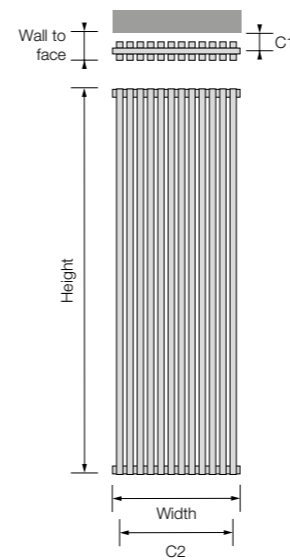

H 1200

Height: 1200 Width: 392
Wall to face: 86 Tubes: 24
C1 Tapping from wall: 54
C2 Centres: 334
Output Δt 50°C: 876 watts / 2989 btu
Dry weight kg: 18.71 Water content L: 7.01
CUBVWH-D-1200-12
White (RAL 9016) £874.00 ex VAT / £1048.80 inc VAT
CUBVCT-D-1200-12
Colour (T) £961.40 ex VAT / £1153.68 inc VAT
CUBVCS-D-1200-12
Colour (S) £1048.80 ex VAT / £1258.56 inc VAT

Height: 1600 Width: 392
Wall to face: 86 Tubes: 24
C1 Tapping from wall: 54
C2 Centres: 334
Output Δt 50°C: 1115 watts / 3804 btu
Dry weight kg: 24.63 Water content L: 9.13
CUBVWH-D-1600-12
White (RAL 9016) £1003.00 ex VAT / £1203.60 inc VAT
CUBVCT-D-1600-12
Colour (T) £1103.30 ex VAT / £1323.96 inc VAT
CUBVCS-D-1600-12
Colour (S) £1203.60 ex VAT / £1444.32 inc VAT

Height: 1800 Width: 392
Wall to face: 86 Tubes: 24
C1 Tapping from wall: 54
C2 Centres: 334
Output Δt 50°C: 1261 watts / 4303 btu
Dry weight kg: 27.58 Water content L: 10.20
CUBVWH-D-1800-12
White (RAL 9016) £1034.00 ex VAT / £1240.80 inc VAT
CUBVCT-D-1800-12
Colour (T) £1137.40 ex VAT / £1364.88 inc VAT
CUBVCS-D-1800-12
Colour (S) £1240.80 ex VAT / £1488.96 inc VAT

Height: 2000 Width: 392
Wall to face: 86 Tubes: 24
C1 Tapping from wall: 54
C2 Centres: 334
Output Δt 50°C: 1346 watts / 4593 btu
Dry weight kg: 30.54 Water content L: 11.26
CUBVWH-D-2000-12
White (RAL 9016) £1065.00 ex VAT / £1278.00 inc VAT
CUBVCT-D-2000-12
Colour (T) £1171.50 ex VAT / £1405.80 inc VAT
CUBVCS-D-2000-12
Colour (S) £1278.00 ex VAT / £1533.60 inc VAT

Height: 1200 Width: 520
Wall to face: 86 Tubes: 32
C1 Tapping from wall: 54
C2 Centres: 462
Output Δt 50°C: 1168 watts / 3985 btu
Dry weight kg: 24.94 Water content L: 9.34
CUBVWH-D-1200-16
White (RAL 9016) £987.00 ex VAT / £1184.40 inc VAT
CUBVCT-D-1200-16
Colour (T) £1085.70 ex VAT / £1302.84 inc VAT
CUBVCS-D-1200-16
Colour (S) £1184.40 ex VAT / £1421.28 inc VAT

Height: 1600 Width: 520
Wall to face: 86 Tubes: 32
C1 Tapping from wall: 54
C2 Centres: 462
Output Δt 50°C: 1487 watts / 5074 btu
Dry weight kg: 32.83 Water content L: 12.18
CUBVWH-D-1600-16
White (RAL 9016) £1154.00 ex VAT / £1384.80 inc VAT
CUBVCT-D-1600-16
Colour (T) £1269.40 ex VAT / £1523.28 inc VAT
CUBVCS-D-1600-16
Colour (S) £1384.80 ex VAT / £1661.76 inc VAT

Height: 1800 Width: 520
Wall to face: 86 Tubes: 32
C1 Tapping from wall: 54
C2 Centres: 462
Output Δt 50°C: 1681 watts / 5736 btu
Dry weight kg: 36.77 Water content L: 13.60
CUBVWH-D-1800-16
White (RAL 9016) £1192.00 ex VAT / £1430.40 inc VAT
CUBVCT-D-1800-16
Colour (T) £1311.20 ex VAT / £1573.44 inc VAT
CUBVCS-D-1800-16
Colour (S) £1430.40 ex VAT / £1716.48 inc VAT

Height: 2000 Width: 520
Wall to face: 86 Tubes: 32
C1 Tapping from wall: 54
C2 Centres: 462
Output Δt 50°C: 1794 watts / 6121 btu
Dry weight kg: 40.71 Water content L: 15.01
CUBVWH-D-2000-16
White (RAL 9016) £1230.00 ex VAT / £1476.00 inc VAT
CUBVCT-D-2000-16
Colour (T) £1353.00 ex VAT / £1623.60 inc VAT
CUBVCS-D-2000-16
Colour (S) £1476.00 ex VAT / £1771.20 inc VAT

Designer