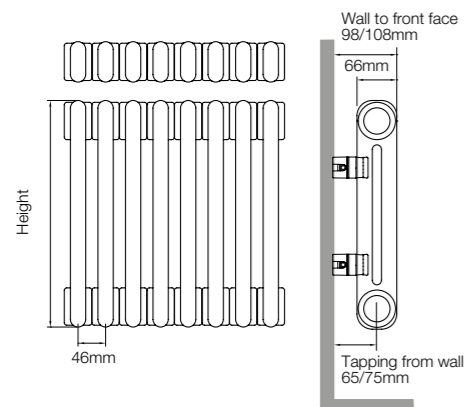

Sections	Height mm						
	Width / Centres (mm)	Code	PRICE (ex VAT)	PRICE (inc VAT)	Watts Δt 50°C	Btu Δt 50°C	Dry weight kg
3	162	MSWA-B-2-1800-03	£147.87	£177.44	402	1372	7.80
4	208	MSWA-B-2-1800-04	£197.16	£236.59	536	1829	10.40
5	254	MSWA-B-2-1800-05	£246.45	£295.74	671	2289	13.00
6	300	MSWA-B-2-1800-06	£295.74	£354.89	805	2747	15.60
7	346	MSWA-B-2-1800-07	£345.03	£414.04	939	3204	18.20
8	392	MSWA-B-2-1800-08	£394.32	£473.18	1073	3661	20.80
9	438	MSWA-B-2-1800-09	£443.61	£532.33	1207	4118	23.40
10	484	MSWA-B-2-1800-10	£492.90	£591.48	1341	4575	26.00
11	530	MSWA-B-2-1800-11	£542.19	£650.63	1475	5033	28.60
12	576	MSWA-B-2-1800-12	£591.48	£709.78	1609	5490	31.20
13	622	MSWA-B-2-1800-13	£640.77	£768.92	1743	5947	33.80
14	668	MSWA-B-2-1800-14	£690.06	£828.07	1877	6404	36.40
15	714	MSWA-B-2-1800-15	£739.35	£887.22	2012	6865	39.00
16	760	MSWA-B-2-1800-16	£788.64	£946.37	2146	7322	41.60
17	806	MSWA-B-2-1800-17	£837.93	£1005.52	2280	7779	44.20
18	852	MSWA-B-2-1800-18	£887.22	£1064.66	2414	8237	46.80
19	898	MSWA-B-2-1800-19	£936.51	£1123.81	2548	8694	49.40
20	944	MSWA-B-2-1800-20	£985.80	£1182.96	2682	9151	52.00

Water content = 1.58 litres per section

Feet options

N.B. Feet add 100mm to the overall height of radiator	PRICE (ex VAT)	PRICE (inc VAT)	Code

2 column slip-on foot	£26.00	£31.20	MSA-SLF02
Cast iron foot	£31.25	£37.50	ZKSEC-CAST-A

Recommended feet:

3-20 sections: 2	21-49 (odd): 3	22-50 (even): 4