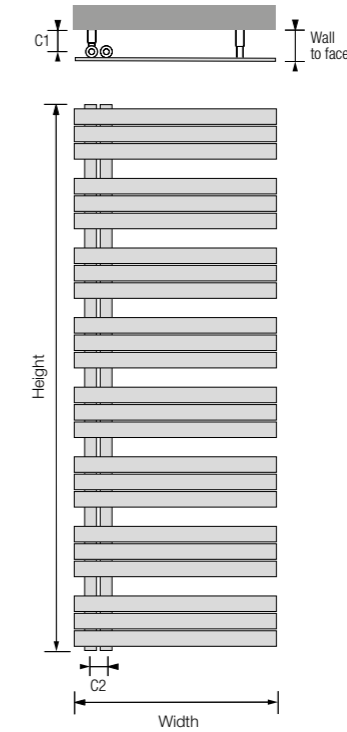

H 1760

Central heating

Height: 1760	Width: 600
Wall to face: 116-129	
C1 Centres: 87-100	C2 Centres: 50 #
Output at 50°C: 875 watts / 2986 btu	
Dry weight kg: 19.50	
Water content L: 8.70	
SOWH-H-176-60	
White (RAL 9016)	£543.00 ex VAT
	£651.60 inc VAT
SOMI-H-176-60	
Milky	£678.75 ex VAT
	£814.50 inc VAT
SOQD-H-176-60	
Quartz Dust	£678.75 ex VAT
	£814.50 inc VAT
SOSG-H-176-60	
Sparkling Grey	£678.75 ex VAT
	£814.50 inc VAT
SOSB-H-176-60	
Sparkling Black	£678.75 ex VAT
	£814.50 inc VAT
SOCO-H-176-60	
Colour	£678.75 ex VAT
	£814.50 inc VAT

Electric

Output: 800 watts	
Weight kg: 28.20	
SOWH-E-176-60	
White (RAL 9016)	£663.00 ex VAT
	£795.60 inc VAT
SOMI-E-176-60	
Milky	£798.75 ex VAT
	£958.50 inc VAT
SOQD-E-176-60	
Quartz Dust	£798.75 ex VAT
	£958.50 inc VAT
SOSG-E-176-60	
Sparkling Grey	£798.75 ex VAT
	£958.50 inc VAT
SOSB-E-176-60	
Sparkling Black	£798.75 ex VAT
	£958.50 inc VAT
SOCO-E-176-60	
Colour	£798.75 ex VAT
	£958.50 inc VAT

Note: 19mm in from side to first tapping