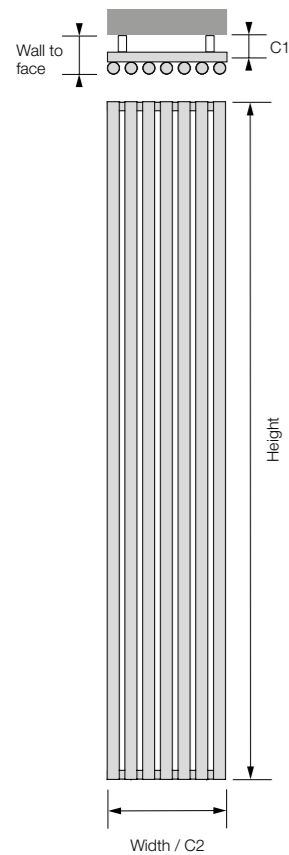

Sizes:	Material:	Operating up to:	Delivery:	Guarantee:
2	SS	8bar	2-3days	10yrs

Unico

A sculptural composition, this luxurious radiator is majestic both in terms of appearance and heat outputs. Exuding Italian design, the tall polished 38mm stainless steel tubes provide a vibrant focal point for any wall.

H 1800

Height: **1800** Width: **374**
Wall to face: **136-149** Tubes: **7**
C1 Tapping from wall: **98-111**
C2 Centres: **374**
Output at 50°C: **567 watts / 1935 btu**
Dry weight kg: **17.36**
Water content L: **12.74**

UNI-1800-07	
Stainless Steel	£738.00 ex VAT
	£885.60 inc VAT