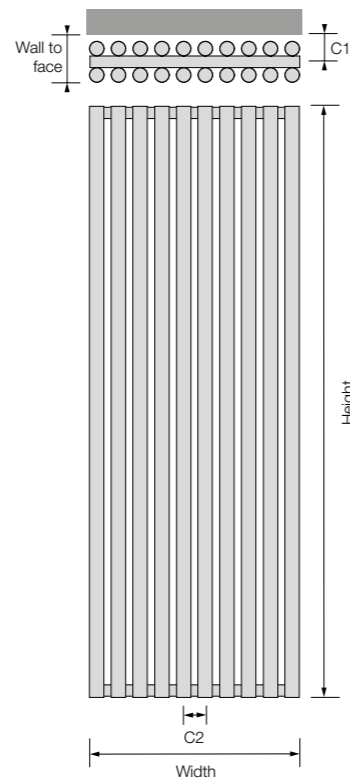

Height: 1830	Width: 542
Wall to face: 124	Tubes: 20
C1 Tapping from wall: 71	
C2 Centres: 50	
Output at 50°C: 1903 watts / 6493 btu	
Dry weight kg: 41.08	
Water content L: 37.07	
TUBWH-183-10	
White (RAL 9016)	£847.00 ex VAT
	£1016.40 inc VAT
TUBSG-183-10	
Sparkling Grey	£1058.75 ex VAT
	£1270.50 inc VAT
TUBCO-183-10	
Colour	£1058.75 ex VAT
	£1270.50 inc VAT