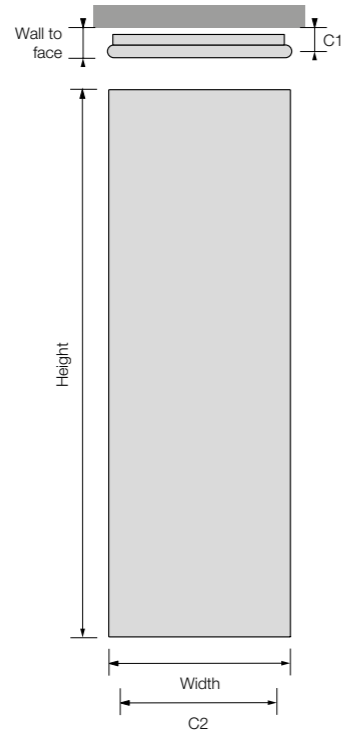

Height:	1730	Width:	542
Wall to face:	98		
C1 Tapping from wall:	54		
C2 Centres:	432		
Output Δt 50°C:	1467 watts / 5005 btu		
Dry weight kg:	51.00		
Water content L:	19.70		
TV25D173014B			
White (RAL 9016)	£1242.00 ex VAT		
	£1490.40 inc VAT		
TV25D173014T			
Colour (T)	£1355.00 ex VAT		
	£1626.00 inc VAT		
TV25D173014S			
Colour (S)	£1470.00 ex VAT		
	£1764.00 inc VAT		

Towel bar options 632mm

MTD54R	
Chrome	£334.00 ex VAT
	£400.80 inc VAT
MTD54C	
Colour	£400.00 ex VAT
	£480.00 inc VAT