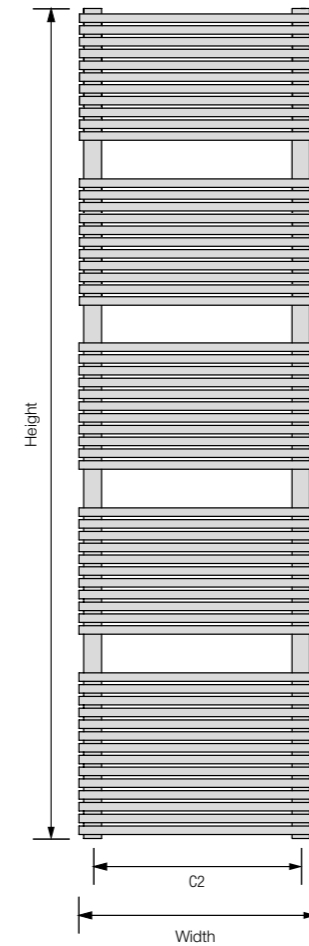

H 1885

Central heating

Height: **1885** Width: **480**
Wall to face: **123-136**
C1 Tapping from wall: **68-81**
C2 Centres: **450**
Output Δt 50°C:
1565 watts / 5340 btu
Dry weight kg: **34.00**
Water content L: **13.70**
LDWH-H-188-48
White **£710.00 ex VAT**
(RAL 9016) **£852.00 inc VAT**
LDCO-H-188-48
Colour **£887.50 ex VAT**
£1065.00 inc VAT

Dual fuel (See page 200)

Centres: **406 #**
Matching element: **800 watts**
LDWH-D-188-48
White **£830.00 ex VAT**
(RAL 9016) **£996.00 inc VAT**
LDCO-D-188-48
Colour **£1007.50 ex VAT**
£1209.00 inc VAT

Electric

Output: **800 watts**
Weight kg: **47.70**
LDWH-E-188-48
White **£830.00 ex VAT**
(RAL 9016) **£996.00 inc VAT**
LDCO-E-188-48
Colour **£1007.50 ex VAT**
£1209.00 inc VAT

Height: **1885** Width: **580**
Wall to front face: **123-136**
C1 Tapping from wall: **68-81**
C2 Centres: **550**
Output Δt 50°C:
2042 watts / 6967 btu
Dry weight kg: **40.30**
Water content L: **16.10**
LDWH-H-188-58
White **£762.00 ex VAT**
(RAL 9016) **£914.40 inc VAT**
LDCO-H-188-58
Colour **£952.50 ex VAT**
£1143.00 inc VAT

Centres: **506 #**
Matching element: **800 watts**
LDWH-D-188-58
White **£882.00 ex VAT**
(RAL 9016) **£1058.40 inc VAT**
LDCO-D-188-58
Colour **£1072.50 ex VAT**
£1287.00 inc VAT

Output: **800 watts**
Weight kg: **56.40**
LDWH-E-188-58
White **£882.00 ex VAT**
(RAL 9016) **£1058.40 inc VAT**
LDCO-E-188-58
Colour **£1072.50 ex VAT**
£1287.00 inc VAT

Measurement assuming both tee pieces supplied facing inwards

Measurement assuming both tee pieces supplied facing inwards