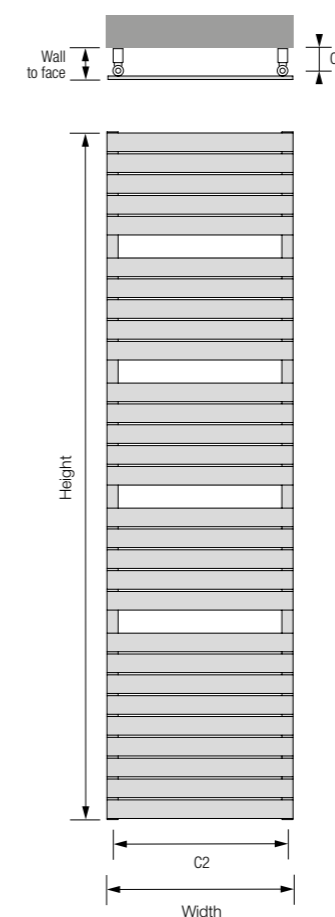

H 1848

Central heating

Height:	1848	Width:	500
Wall to face:	89-102		
C1 Tapping from wall:	64-77		
C2 Centres:	470		
Output at 50°C:	911 watts / 3108 btu		
Dry weight kg:	19.60		
Water content L:	7.40		
BIWH-H-184-50			
White (RAL 9016)	£547.00 ex VAT		
	£656.40 inc VAT		
BIMI-H-184-50			
Milky	£683.75 ex VAT		
	£820.50 inc VAT		
BISB-H-184-50			
Sparkling Black	£683.75 ex VAT		
	£820.50 inc VAT		
BICO-H-184-50			
Colour	£683.75 ex VAT		
	£820.50 inc VAT		

Dual fuel (See page 200)

Centres:	426 #
Matching element:	800 watts
BIWH-D-184-50	
White (RAL 9016)	£667.00 ex VAT
	£800.40 inc VAT
BIMI-D-184-50	
Milky	£803.75 ex VAT
	£964.50 inc VAT
BISB-D-184-50	
Sparkling Black	£803.75 ex VAT
	£964.50 inc VAT
BICO-D-184-50	
Colour	£803.75 ex VAT
	£964.50 inc VAT

Electric

Output:	800 watts
Weight kg:	27.00
BIWH-E-184-50	
White (RAL 9016)	£667.00 ex VAT
	£800.40 inc VAT
BIMI-E-184-50	
Milky	£803.75 ex VAT
	£964.50 inc VAT
BISB-E-184-50	
Sparkling Black	£803.75 ex VAT
	£964.50 inc VAT
BICO-E-184-50	
Colour	£803.75 ex VAT
	£964.50 inc VAT

Height:	1848	Width:	600
Wall to face:	89-102		
C1 Tapping from wall:	64-77		
C2 Centres:	570		
Output at 50°C:	1071 watts / 3654 btu		
Dry weight kg:	22.80		
Water content L:	8.40		
BIWH-H-184-60			
White (RAL 9016)	£587.00 ex VAT		
	£704.40 inc VAT		
BIMI-H-184-60			
Milky	£733.75 ex VAT		
	£880.50 inc VAT		
BISB-H-184-60			
Sparkling Black	£733.75 ex VAT		
	£880.50 inc VAT		
BICO-H-184-60			
Colour	£733.75 ex VAT		
	£880.50 inc VAT		

Centres:	526 #
Matching element:	800 watts
BIWH-D-184-60	
White (RAL 9016)	£707.00 ex VAT
	£848.40 inc VAT
BIMI-D-184-60	
Milky	£853.75 ex VAT
	£1024.50 inc VAT
BISB-D-184-60	
Sparkling Black	£853.75 ex VAT
	£1024.50 inc VAT
BICO-D-184-60	
Colour	£853.75 ex VAT
	£1024.50 inc VAT

Measurement assuming both tee pieces supplied facing inwards