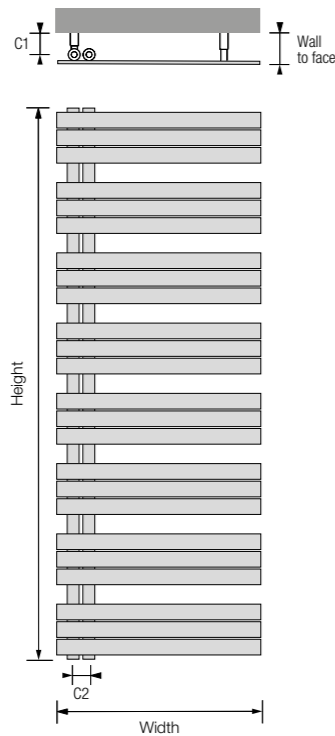

Sizes:	Material:	Operating up to:	Delivery:	Electric options:	Guarantee:
2	SS	6bar	2-3days		10yrs*

Sofia Stainless

The simple lines of this stainless steel model create a sculptural presence, while also offering bundles of practicality with plenty of room for hanging multiple towels.

H 1163

H 1338

Central heating

Height: **1163** Width: **500**
Wall to face: **90-103**
C1 Tapping from wall: **68-81**
C2 Centres: **50** #
Output Δt 50°C: **294** watts / **1003** btu
Dry weight kg: **10.00**
Water content L: **4.50**

SOFP-H-116-50

Polished **£1021.00** ex VAT
£1225.20 inc VAT

Note: 19mm in from side to first tapping

Electric

Output: **300** watts
Weight kg: **14.50**

SOFP-E-116-50

Polished **£1141.00** ex VAT
£1369.20 inc VAT

Central heating

Height: **1338** Width: **500**
Wall to face: **90-103**
C1 Tapping from wall: **68-81**
C2 Centres: **50** #
Output Δt 50°C: **337** watts / **1150** btu
Dry weight kg: **11.60**
Water content L: **5.20**

SOFP-H-133-50

Polished **£1134.00** ex VAT
£1360.80 inc VAT

Note: 19mm in from side to first tapping

Electric

Output: **300** watts
Weight kg: **16.80**

SOFP-E-133-50

Polished **£1254.00** ex VAT
£1504.80 inc VAT

Good to know

The Sofia is reversible, so the vertical tubes can either be on the left or right side. When ordering electric models, please specify which orientation is required.