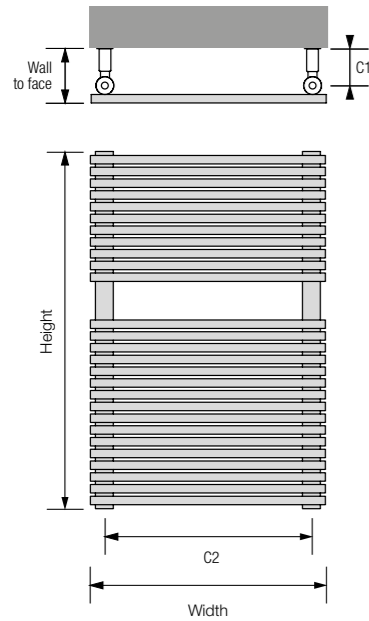

Sizes:	Material:	Operating up to:	Delivery:	Electric options:	Colours:	Guarantee:
5	S	6bar	2-3days*		chart 1	5yrs**

Louisa Single

H 760

Central heating

Height: 760 Width: 480
Wall to face: 101-114
C1 Tapping from wall: 64-77
C2 Centres: 450
Output at 50°C: 489 watts / 1668 btu
Dry weight kg: 8.00
Water content L: 3.30
LSWH-H-076-48
White £266.00 ex VAT (RAL 9016) £319.20 inc VAT
LSMI-H-076-48
Milky £332.50 ex VAT £399.00 inc VAT
LSSG-H-076-48
Sparkling £332.50 ex VAT Grey £399.00 inc VAT
LSCO-H-076-48
Colour £332.50 ex VAT £399.00 inc VAT

Dual fuel (See page 200)

Centres: 406 #
Matching element: 400 watts
LSWH-D-076-48
White £386.00 ex VAT (RAL 9016) £463.20 inc VAT
LSMI-D-076-48
Milky £452.50 ex VAT £543.00 inc VAT
LSSG-D-076-48
Sparkling £452.50 ex VAT Grey £543.00 inc VAT
LSCO-D-076-48
Colour £452.50 ex VAT £543.00 inc VAT

Electric

Output: 400 watts
Weight kg: 11.30
LSWH-E-076-48
White £386.00 ex VAT (RAL 9016) £463.20 inc VAT
LSMI-E-076-48
Milky £452.50 ex VAT £543.00 inc VAT
LSSG-E-076-48
Sparkling £452.50 ex VAT Grey £543.00 inc VAT
LSCO-E-076-48
Colour £452.50 ex VAT £543.00 inc VAT

Measurement assuming both tee pieces supplied facing inwards