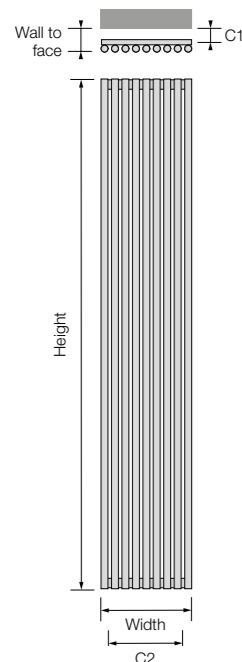

H 1800

Height: **1800** Width: **332**
Wall to face: **94** Tubes: **9**
C1 Tapping from wall: **54**
C2 Centres: **252**

Output at 50°C:
721 watts / 2460 btu
Dry weight kg: **12.23**
Water content L: **6.96**

M25VWH-S-1800-09

White (RAL 9016) **£361.00 ex VAT**
£433.20 inc VAT

M25VGR-S-1800-09

GRPR **£433.20 ex VAT**
£519.84 inc VAT

M25VCT-S-1800-09

Colour (T) **£397.10 ex VAT**
£476.52 inc VAT

M25VCS-S-1800-09

Colour (S) **£433.20 ex VAT**
£519.84 inc VAT

Height: **1800** Width: **404**
Wall to face: **94** Tubes: **11**
C1 Tapping from wall: **54**
C2 Centres: **324**

Output at 50°C:
881 watts / 3006 btu
Dry weight kg: **14.94**
Water content L: **8.50**

M25VWH-S-1800-11

White (RAL 9016) **£395.00 ex VAT**
£474.00 inc VAT

M25VGR-S-1800-11

GRPR **£474.00 ex VAT**
£568.80 inc VAT

M25VCT-S-1800-11

Colour (T) **£434.50 ex VAT**
£521.40 inc VAT

M25VCS-S-1800-11

Colour (S) **£474.00 ex VAT**
£568.80 inc VAT

Height: **1800** Width: **476**
Wall to face: **94** Tubes: **13**
C1 Tapping from wall: **54**
C2 Centres: **396**

Output at 50°C:
1041 watts / 3552 btu
Dry weight kg: **17.65**
Water content L: **10.05**

M25VWH-S-1800-13

White (RAL 9016) **£434.00 ex VAT**
£520.80 inc VAT

M25VGR-S-1800-13

GRPR **£520.80 ex VAT**
£624.96 inc VAT

M25VCT-S-1800-13

Colour (T) **£477.40 ex VAT**
£572.88 inc VAT

M25VCS-S-1800-13

Colour (S) **£520.80 ex VAT**
£624.96 inc VAT

Note: 1800 high models have underside connections.

Shown here in White (RAL 9016) finish with Radius corner white thermostatic valves.