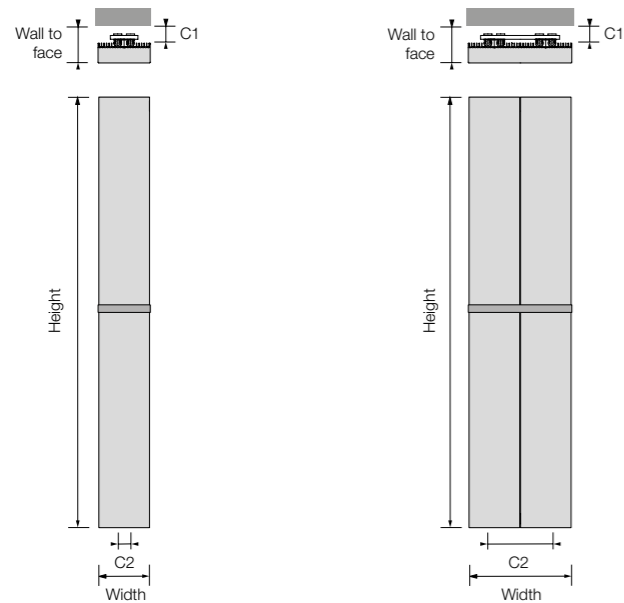

Sizes:	Material:	Operating up to:	Delivery:	Colours:	Guarantee:
2	AL	6.5bar	5-6wks	chart 2	5yrs

Loft V

This radiator benefits from a lightweight, low water content aluminium design that provides incredible detailing and excellent outputs. Loft V is streamlined and sophisticated.

Designed by Andrea Crosetta.

H 1700

Height: **1700** Width: **200**
Wall to face: **65**
C1 Tapping from wall: **35**
C2 Centres: **50**
Output Δt 50°C: **373 watts / 1273 btu**
Dry weight kg: **8.50**
Water content L: **1.20**

LFV170001B

White (RAL 9016) **£1160.00 ex VAT**
£1392.00 inc VAT

LFV170001T

Colour (T) **£1276.00 ex VAT**
£1531.20 inc VAT

LFV170001S

Colour (S) **£1393.00 ex VAT**
£1671.60 inc VAT

Towel bar options suitable for 200mm wide model

ML22R

Loft 220mm Towel Bar - Chrome **£245.00 ex VAT**
£294.00 inc VAT

ML22C

Loft 220mm Towel Bar - Colour **£293.00 ex VAT**
£351.60 inc VAT

Height: **1700** Width: **403**
Wall to face: **65**
C1 Tapping from wall: **35**
C2 Centres: **253**
Output Δt 50°C: **746 watts / 2545 btu**
Dry weight kg: **18.00**
Water content L: **2.50**

LFV170002B

White (RAL 9016) **£1574.00 ex VAT**
£1888.80 inc VAT

LFV170002T

Colour (T) **£1732.00 ex VAT**
£2078.40 inc VAT

LFV170002S

Colour (S) **£1888.00 ex VAT**
£2265.60 inc VAT

Towel bar options suitable for 403mm wide model

ML42R

Loft 420mm Towel Bar - Chrome **£293.00 ex VAT**
£351.60 inc VAT

ML42C

Loft 420mm Towel Bar - Colour **£351.00 ex VAT**
£421.20 inc VAT