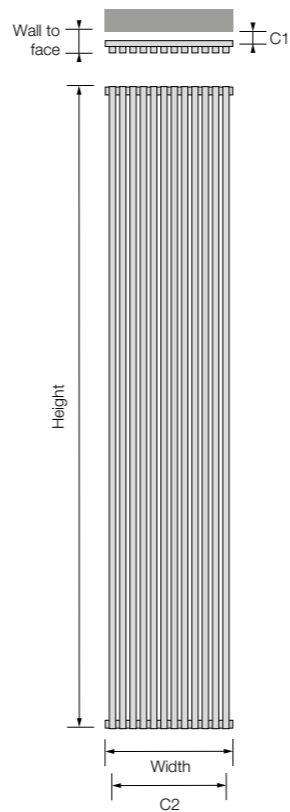

Sizes:	Material:	Operating up to:	Delivery:	Colours:	Guarantee:
8	S	10bar	2-3days*	chart 2	5yrs

Sizes:	Material:	Operating up to:	Delivery:	Colours:	Guarantee:
8	S	10bar	2-3days*	chart 2	5yrs

Cubi Vertical Single

H 2000

Height: 1200 Width: 392
Wall to face: 86 Tubes: 12
C1 Tapping from wall: 54
C2 Centres: 334
Output Δt 50°C: 585 watts / 1996 btu
Dry weight kg: 9.84 Water content L: 3.82
CUBVWH-S-1200-12
White (RAL 9016) £646.00 ex VAT / £775.20 inc VAT
CUBVCT-S-1200-12
Colour (T) £710.60 ex VAT / £852.71 inc VAT
CUBVCS-S-1200-12
Colour (S) £775.20 ex VAT / £930.24 inc VAT

Height: 1600 Width: 392
Wall to face: 86 Tubes: 12
C1 Tapping from wall: 54
C2 Centres: 334
Output Δt 50°C: 720 watts / 2457 btu
Dry weight kg: 12.80 Water content L: 4.87
CUBVWH-S-1600-12
White (RAL 9016) £706.00 ex VAT / £847.20 inc VAT
CUBVCT-S-1600-12
Colour (T) £776.60 ex VAT / £931.92 inc VAT
CUBVCS-S-1600-12
Colour (S) £847.20 ex VAT / £1016.64 inc VAT

Height: 1800 Width: 392
Wall to face: 86 Tubes: 12
C1 Tapping from wall: 54
C2 Centres: 334
Output Δt 50°C: 803 watts / 2740 btu
Dry weight kg: 14.28 Water content L: 5.41
CUBVWH-S-1800-12
White (RAL 9016) £719.00 ex VAT / £862.80 inc VAT
CUBVCT-S-1800-12
Colour (T) £790.90 ex VAT / £949.08 inc VAT
CUBVCS-S-1800-12
Colour (S) £862.80 ex VAT / £1035.36 inc VAT

Height: 2000 Width: 392
Wall to face: 86 Tubes: 12
C1 Tapping from wall: 54
C2 Centres: 334
Output Δt 50°C: 885 watts / 3020 btu
Dry weight kg: 15.76 Water content L: 5.94
CUBVWH-S-2000-12
White (RAL 9016) £733.00 ex VAT / £879.60 inc VAT
CUBVCT-S-2000-12
Colour (T) £806.30 ex VAT / £967.56 inc VAT
CUBVCS-S-2000-12
Colour (S) £879.60 ex VAT / £1055.52 inc VAT

Height: 1200 Width: 520
Wall to face: 86 Tubes: 16
C1 Tapping from wall: 54
C2 Centres: 462
Output Δt 50°C: 780 watts / 2661 btu
Dry weight kg: 13.12 Water content L: 5.09
CUBVWH-S-1200-16
White (RAL 9016) £702.00 ex VAT / £842.40 inc VAT
CUBVCT-S-1200-16
Colour (T) £772.20 ex VAT / £926.64 inc VAT
CUBVCS-S-1200-16
Colour (S) £842.40 ex VAT / £1010.88 inc VAT

Height: 1600 Width: 520
Wall to face: 86 Tubes: 16
C1 Tapping from wall: 54
C2 Centres: 462
Output Δt 50°C: 961 watts / 3279 btu
Dry weight kg: 17.06 Water content L: 6.50
CUBVWH-S-1600-16
White (RAL 9016) £779.00 ex VAT / £934.80 inc VAT
CUBVCT-S-1600-16
Colour (T) £856.90 ex VAT / £1028.28 inc VAT
CUBVCS-S-1600-16
Colour (S) £934.80 ex VAT / £1121.76 inc VAT

Height: 1800 Width: 520
Wall to face: 86 Tubes: 16
C1 Tapping from wall: 54
C2 Centres: 462
Output Δt 50°C: 1070 watts / 3651 btu
Dry weight kg: 19.03 Water content L: 7.22
CUBVWH-S-1800-16
White (RAL 9016) £795.00 ex VAT / £954.00 inc VAT
CUBVCT-S-1800-16
Colour (T) £874.50 ex VAT / £1049.40 inc VAT
CUBVCS-S-1800-16
Colour (S) £954.00 ex VAT / £1144.80 inc VAT

Height: 2000 Width: 520
Wall to face: 86 Tubes: 16
C1 Tapping from wall: 54
C2 Centres: 462
Output Δt 50°C: 1180 watts / 4026 btu
Dry weight kg: 21.00 Water content L: 7.92
CUBVWH-S-2000-16
White (RAL 9016) £814.00 ex VAT / £976.80 inc VAT
CUBVCT-S-2000-16
Colour (T) £895.40 ex VAT / £1074.48 inc VAT
CUBVCS-S-2000-16
Colour (S) £976.80 ex VAT / £1172.16 inc VAT