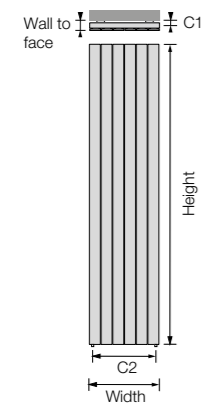

H 1800

Height: 1800	Width: 215
Wall to face: 81	Tubes: 3
C1 Tapping from wall: 50	
C2 Centres: 165	
Output Δt 50°C: 594 watts / 2027 btu	
Dry weight kg: 15.10	
Water content L: 2.80	
LV11-1800-03	
White (RAL 9016)	£310.00 ex VAT
	£372.00 inc VAT

Height: 1800	Width: 433
Wall to face: 81	Tubes: 6
C1 Tapping from wall: 50	
C2 Centres: 383	
Output Δt 50°C: 1188 watts / 4053 btu	
Dry weight kg: 30.20	
Water content L: 5.60	
LV11-1800-06	
White (RAL 9016)	£489.00 ex VAT
	£586.80 inc VAT