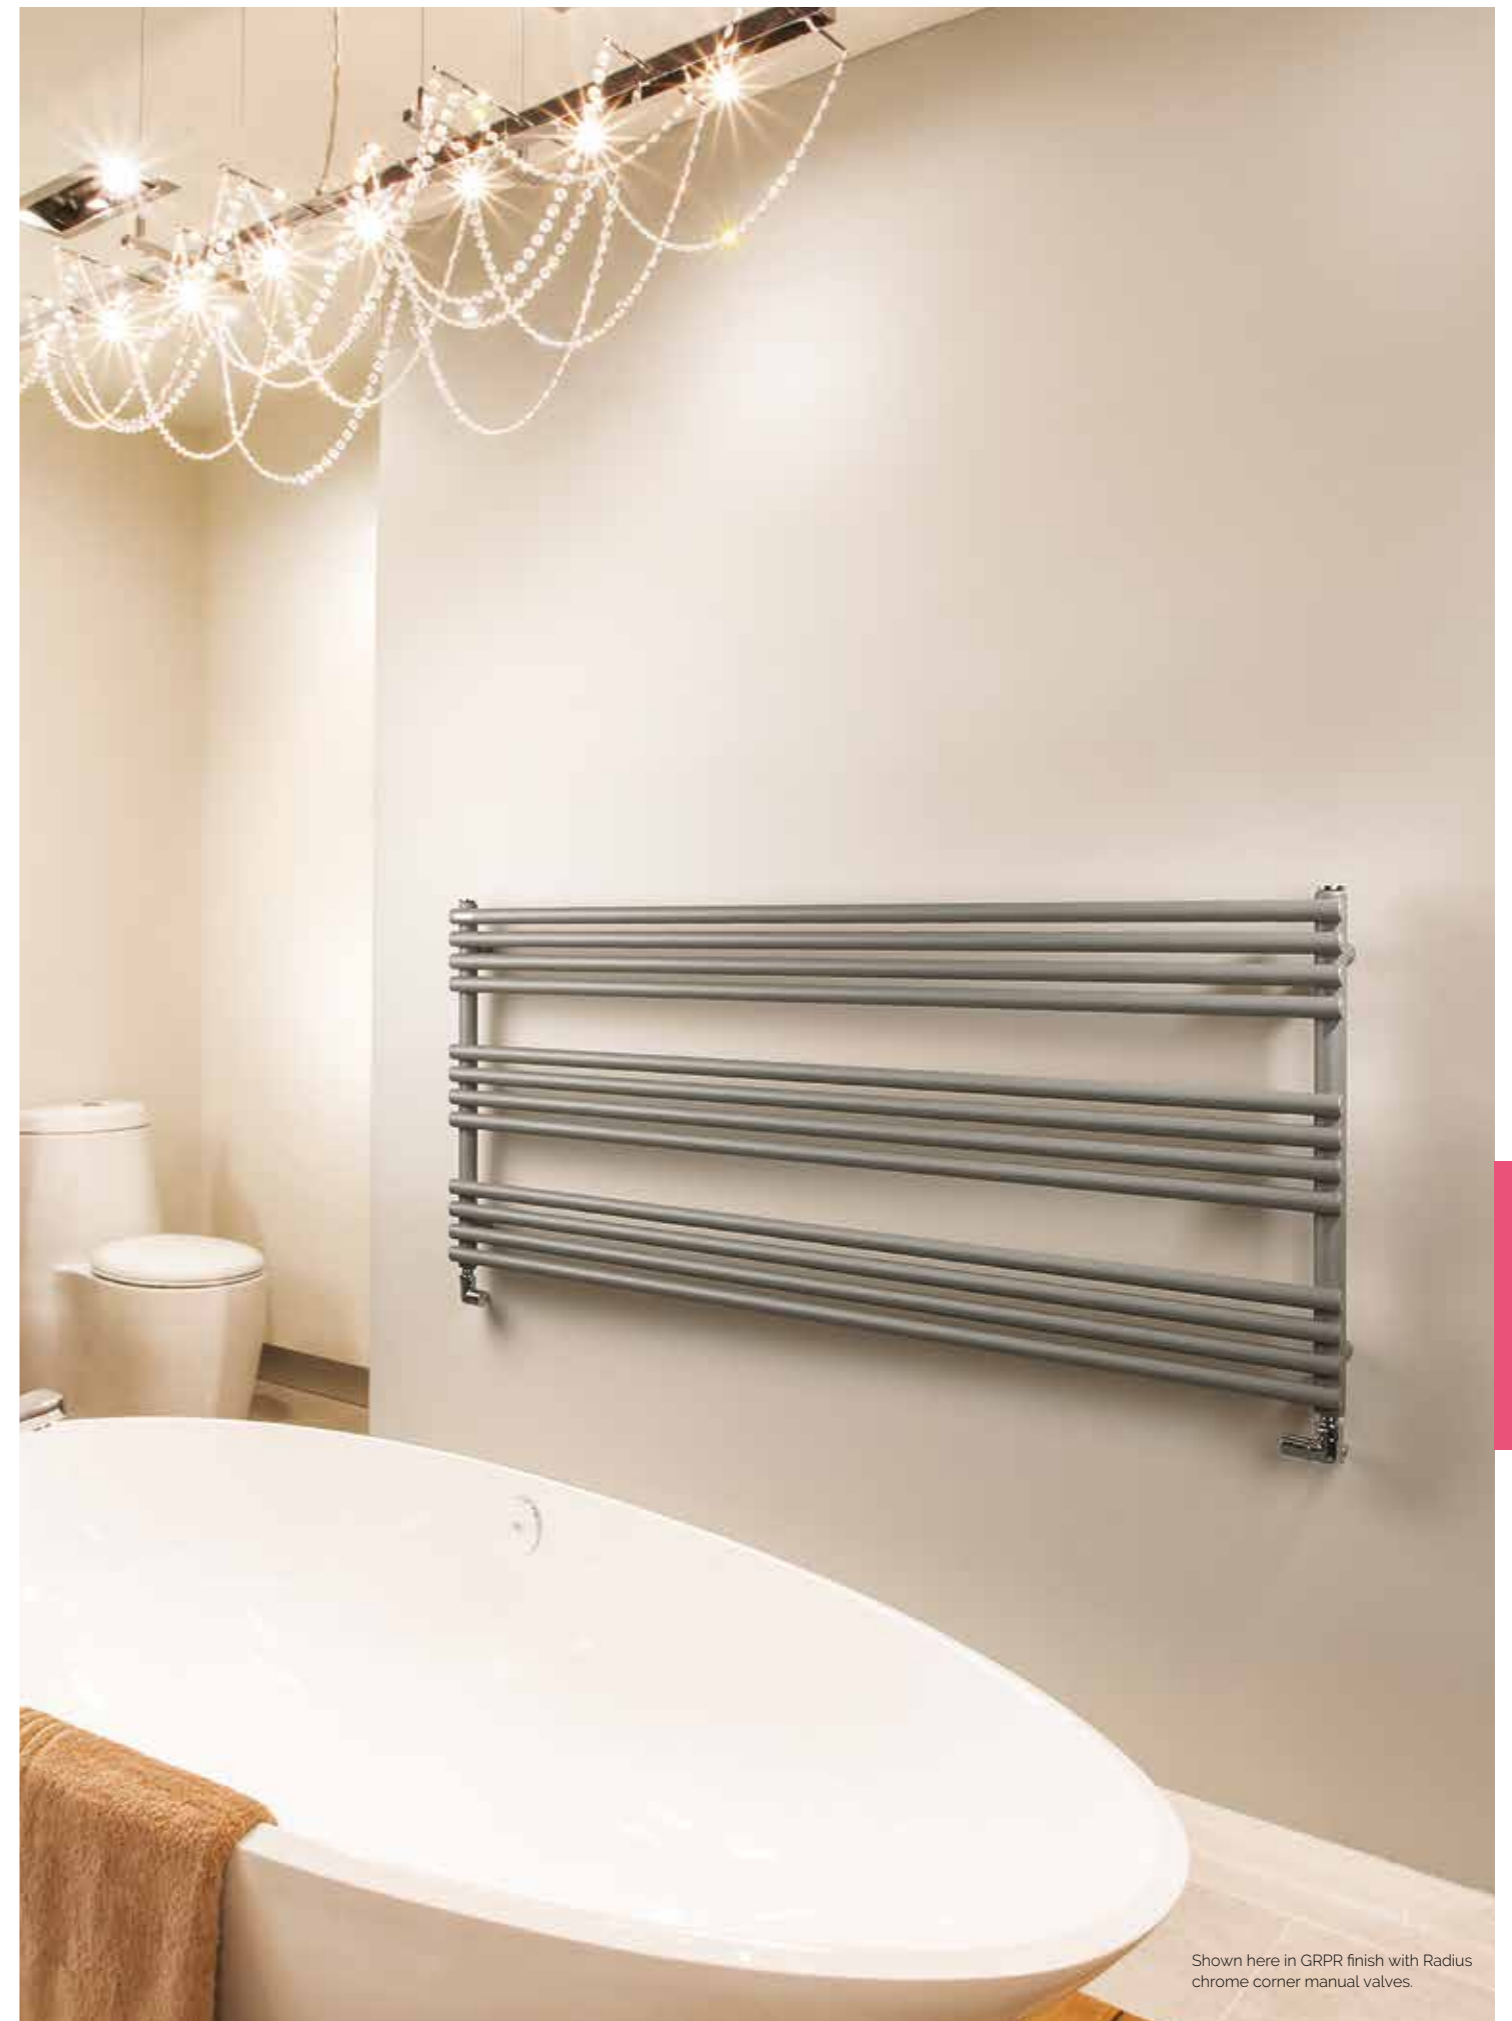

Shown here in GRPR finish with Radius chrome corner manual valves.

Bianca

Available in a variety of heights, this flat fronted towel rail is perfect for a range of rooms, from large bathrooms to small en-suites.