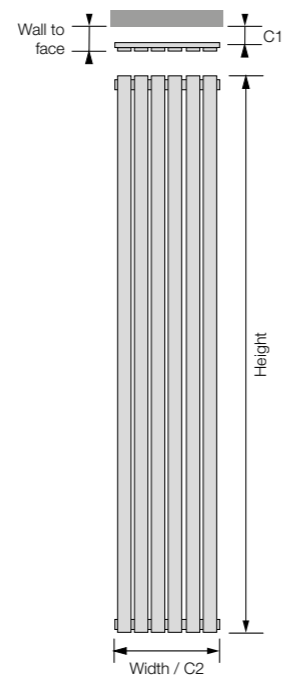

H 1800

Height: **1800** Width: **290**
Wall to face: **80** Tubes: **6**
C1 Centres: **55** C2 Centres: **290**
Output at 50°C: **859 watts / 2931 btu**
Dry weight kg: **13.40**
Water content L: **3.30**

ART 04 1 290180
Polished **£800.00 ex VAT**
£960.00 inc VAT

ART 03 1 290180
Brushed **£737.00 ex VAT**
£884.40 inc VAT

Height: **1800** Width: **390**
Wall to face: **80** Tubes: **8**
C1 Centres: **55** C2 Centres: **390**
Output at 50°C: **1144 watts / 3903 btu**
Dry weight kg: **17.40**
Water content L: **4.50**

ART 04 1 039180
Polished **£1026.00 ex VAT**
£1231.20 inc VAT

ART 03 1 039180
Brushed **£980.00 ex VAT**
£1176.00 inc VAT