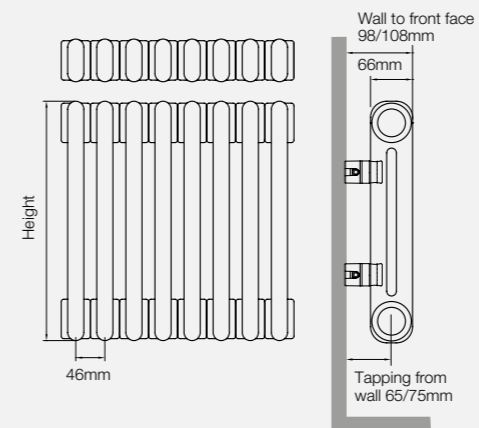

Sizes:	Material:	Operating up to:	Delivery:	Guarantee:
114	S	10bar	3-5 days	5yrs

Multisec 2 Column Stocked - White (RAL 9016)

2 Column (depth 66mm)

Multi
Column