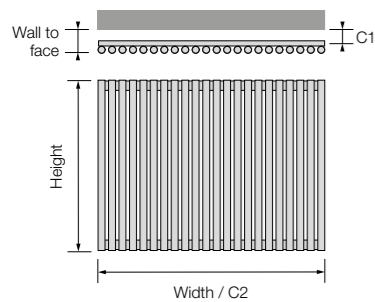

H 600

Height: **600** Width: **800**
Wall to face: **94** Tubes: **22**
C1 Tapping from wall: **54**
C2 Centres: **800**

Output at 50°C:
686 watts / 2341 btu
Dry weight kg: **11.28**
Water content L: **6.51**

M25VWH-S-0600-22

White (RAL 9016) **£278.00 ex VAT**
£333.60 inc VAT

M25VGR-S-0600-22

GRPR **£333.60 ex VAT**
£400.32 inc VAT

M25VCT-S-0600-22

Colour (T) **£305.80 ex VAT**
£366.96 inc VAT

M25VCS-S-0600-22

Colour (S) **£333.60 ex VAT**
£400.32 inc VAT

Height: **600** Width: **980**
Wall to face: **94** Tubes: **27**
C1 Tapping from wall: **54**
C2 Centres: **980**

Output at 50°C:
780 watts / 2661 btu
Dry weight kg: **12.81**
Water content L: **7.40**

M25VWH-S-0600-25

White (RAL 9016) **£317.00 ex VAT**
£380.40 inc VAT

M25VGR-S-0600-25

GRPR **£380.40 ex VAT**
£456.48 inc VAT

M25VCT-S-0600-25

Colour (T) **£348.70 ex VAT**
£418.44 inc VAT

M25VCS-S-0600-25

Colour (S) **£380.40 ex VAT**
£456.48 inc VAT

Height: **600** Width: **1196**
Wall to face: **94** Tubes: **33**
C1 Tapping from wall: **54**
C2 Centres: **1196**

Output at 50°C:
1030 watts / 3514 btu
Dry weight kg: **16.91**
Water content L: **9.77**

M25VWH-S-0600-33

White (RAL 9016) **£416.00 ex VAT**
£499.20 inc VAT

M25VGR-S-0600-33

GRPR **£499.20 ex VAT**
£599.04 inc VAT

M25VCT-S-0600-33

Colour (T) **£457.60 ex VAT**
£549.12 inc VAT

M25VCS-S-0600-33

Colour (S) **£499.20 ex VAT**
£599.04 inc VAT

Note: 600 high models have bottom opposite ends connections.