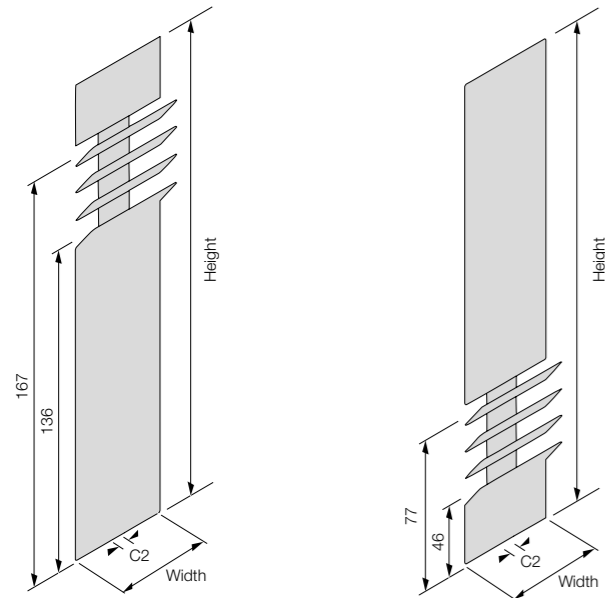

Designed by Victor Vasilev.

H 1710

Flaps A

Height: **1710** Width: **350**
 Wall to face: **145**
 C1 Tapping from wall: **50**
 C2 Centres: **50**
 Output Δt 50°C: **575 watts / 1962 btu**
 Dry weight kg: **18.00**
 Water content L: **1.20**