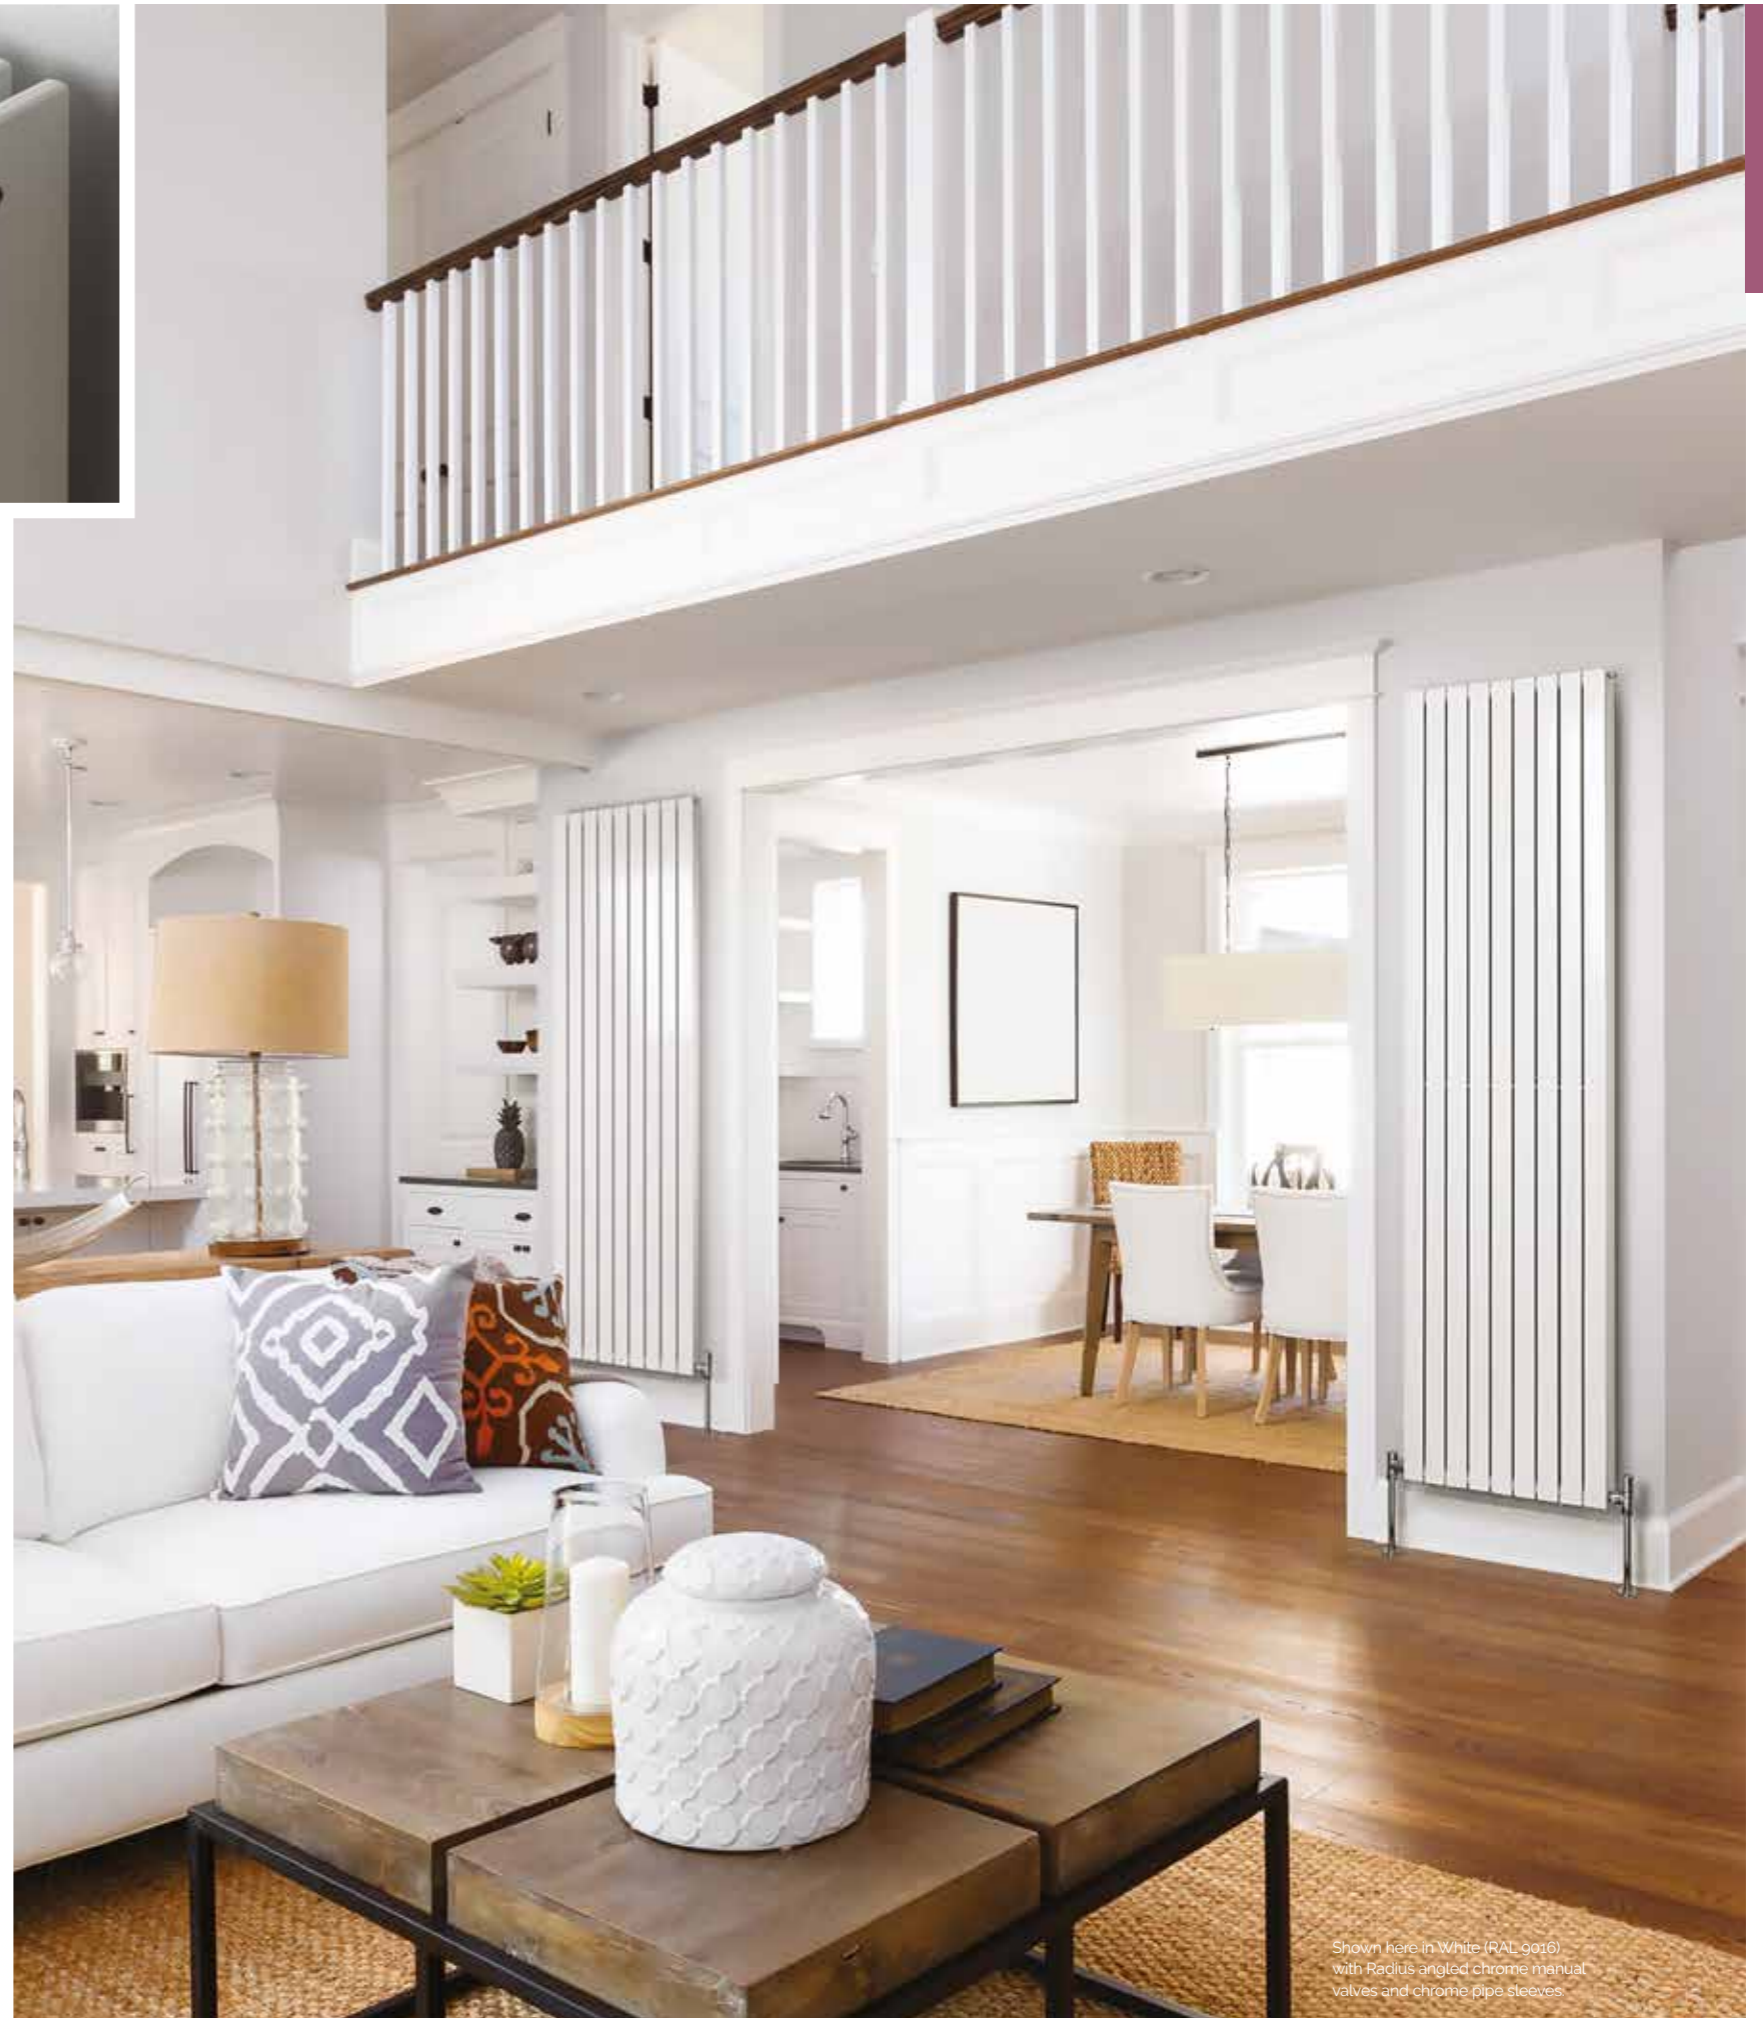

Sizes:	Material:	Operating up to:	Delivery:	Colours:	Guarantee:
6	S	5bar	2-3 days*	chart 1	5 yrs

Energia

Bold and beautiful or discreetly subtle, this powerful Italian radiator provides a neoclassical design that suits every room in the house.

Designer