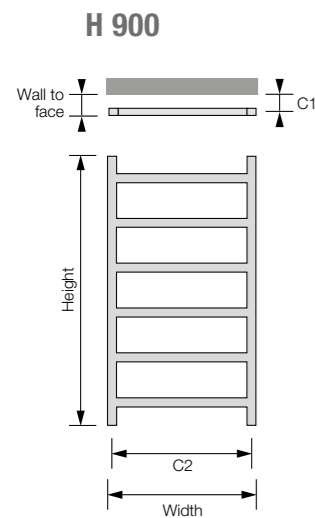

Height: 900 Width: 500
Wall to face: 73
C1 Centres: 59 C2 Centres: 472
Output Δt 50°C: 154 watts / 525 btu
Dry weight kg: 5.85
Water content L: 3.06
CLI 04 1 090050
Polished £397.00 ex VAT
Central heating £476.40 inc VAT

Height: 1200 Width: 350
Wall to face: 73
C1 Centres: 59 C2 Centres: 322
Output Δt 50°C: 163 watts / 556 btu
Dry weight kg: 6.90
Water content L: 3.32
CLI 04 1 120035
Polished £371.00 ex VAT
Central heating £445.20 inc VAT

Height: 1800 Width: 350
Wall to face: 73
C1 Centres: 59 C2 Centres: 322
Output Δt 50°C: 243 watts / 829 btu
Dry weight kg: 10.30
Water content L: 4.98
CLI 04 1 180035
Polished £504.00 ex VAT
Central heating £604.80 inc VAT

Height: 1200 Width: 500
Wall to face: 73
C1 Centres: 59 C2 Centres: 472
Output Δt 50°C: 205 watts / 699 btu
Dry weight kg: 7.80
Water content L: 4.09
CLI 04 1 120050
Polished £505.00 ex VAT
Central heating £606.00 inc VAT

Height: 1800 Width: 500
Wall to face: 73
C1 Centres: 59 C2 Centres: 472
Output Δt 50°C: 306 watts / 1044 btu
Dry weight kg: 11.70
Water content L: 6.13
CLI 04 1 180050
Polished £686.00 ex VAT
Central heating £823.20 inc VAT

Shown here with Tekne valves