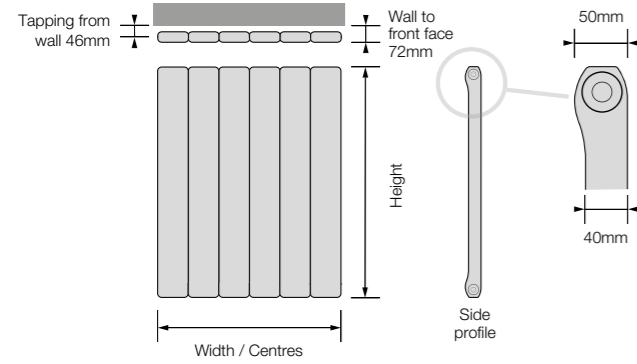

Sizes:	Material:	Operating up to:	Delivery:	Colours:	Guarantee:
23	AL	6bar	3-5days*	chart 3	10yrs

Decoral Slim

This slender aluminium radiator has all the benefits of its larger cousin, while maintaining an incredibly narrow profile, making it perfect for tighter spaces.