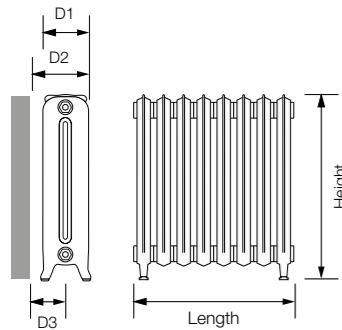

Joining key

Model / Code	ZXTOOL-02	
Liberty joining key	£160 ex VAT	£192 inc VAT

We will always strive to keep on-site assembly to a minimum, but for radiators larger than the maximum factory assembled size (see charts above) on-site assembly will be required.

Full instructions and parts will be supplied, although a joining key tool will need to be purchased separately on a sale/return basis.

To calculate the length of the radiator, multiply the number of sections by 76mm (see table above), then add 24mm for reducing bushes.

Please note there is a +/- 2mm manufacturers tolerance per section. We strongly recommend not setting pipework until the radiator has been delivered.

Shown here in Pewter finish with Kentwell chrome thermostatic valves and chrome pipe sleeves.