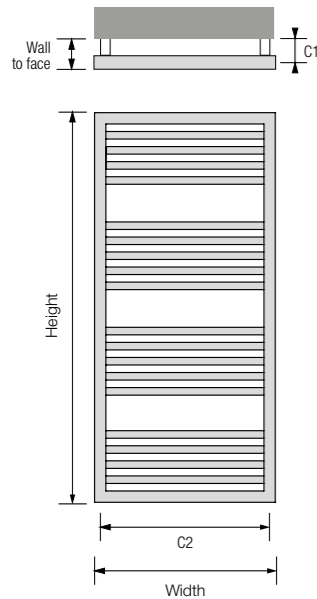

Sabrina

Made from robust steel tubes, the Sabrina's square profile is highlighted by a bold frame that creates a focal point. Its generous bar spacing allows plenty of room for towels, while dual fuel and electric options allow it to be used even in the summer months.