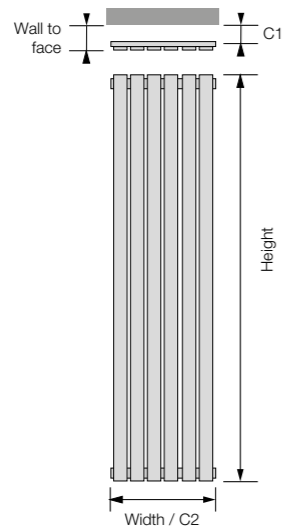

H 1200

Height: **1200** Width: **490**
Wall to face: **80** Tubes: **10**
C1 Centres: **55** C2 Centres: **490**
Output at 50°C: **953 watts / 3252 btu**
Dry weight kg: **15.65**
Water content L: **4.00**

ART 04 1 049120
Polished **£882.00 ex VAT**
£1058.40 inc VAT

ART 03 1 049120
Brushed **£783.00 ex VAT**
£939.60 inc VAT

Height: **1200** Width: **590**
Wall to face: **80** Tubes: **12**
C1 Centres: **55** C2 Centres: **590**
Output at 50°C: **1144 watts / 3903 btu**
Dry weight kg: **18.70**
Water content L: **4.90**

ART 04 1 059120
Polished **£1037.00 ex VAT**
£1244.40 inc VAT