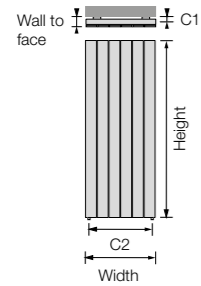

Sizes:	Material:	Operating up to:	Delivery:	Guarantee:
6	S	4bar	2-3days	10yrs

Lineatherm V

The bold straight lines of this versatile, flat-tube vertical radiator help make an artistic statement that complements any interior. An optional towel bar is also available.

For colour options, please contact head office.

H 1200

Height: 1200	Width: 433
Wall to face: 81	Tubes: 6
C1 Tapping from wall: 50	
C2 Centres: 383	
Output Δt 50°C: 842 watts / 2873 btu	
Dry weight kg: 21.30	
Water content L: 4.00	
LV11-1200-06	
White (RAL 9016)	£375.00 ex VAT
	£450.00 inc VAT