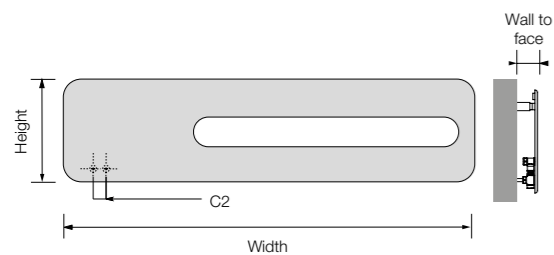

H 1755

Height:	1755	Width:	512
Wall to face:	70-80	C2 Centres:	50
Output Δt 50°C:	795 watts / 2713 btu	Dry weight kg:	28.50
Water content L:	1.20		
BCWH-1750			
White (RAL 9016)	£1517.00 ex VAT		
	£1820.40 inc VAT		
BCCO-1750			
Colour	£1896.25 ex VAT		
	£2275.50 inc VAT		

Badge® Hanger

BAHOLD	
Badge® Hanger for 1755 x 512 model	£143.00 ex VAT
	£171.60 inc VAT

H 404

Height:	404	Width:	1604
Wall to face:	70-80	C2 Centres:	50
Output Δt 50°C:	572 watts / 1952 btu	Dry weight kg:	19.00
Water content L:	1.10		
BCWH-4016			
White (RAL 9016)	£1235.00 ex VAT		
	£1482.00 inc VAT		
BCCO-4016			
Colour	£1543.75 ex VAT		
	£1852.50 inc VAT		