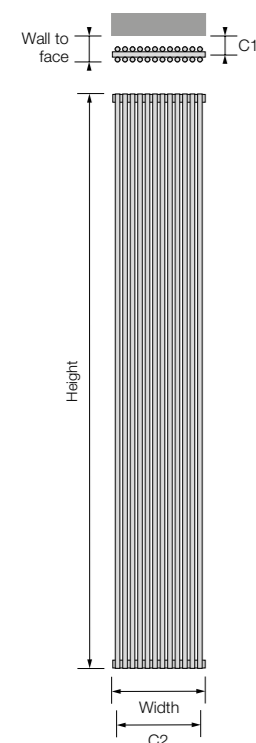

H 1800 / Double

Height: 1800 Width: 296
Wall to face: 80 Tubes: 24
C1 Tapping from wall: 54
C2 Centres: 238
Output Δt 50°C: 944 watts / 3221 btu
Dry weight kg: 15.81
Water content L: 4.20

M13VWH-D-1800-12
White (RAL 9016) £919.00 ex VAT £1102.80 inc VAT

M13VCT-D-1800-12
Colour (T) £1010.90 ex VAT £1213.08 inc VAT

M13VCS-D-1800-12
Colour (S) £1102.80 ex VAT £1323.36 inc VAT

Height: 1800 Width: 392
Wall to face: 80 Tubes: 32
C1 Tapping from wall: 54
C2 Centres: 334
Output Δt 50°C: 1259 watts / 4296 btu
Dry weight kg: 21.07
Water content L: 5.60

M13VWH-D-1800-16
White (RAL 9016) £1014.00 ex VAT £1216.80 inc VAT

M13VCT-D-1800-16
Colour (T) £1115.40 ex VAT £1338.48 inc VAT

M13VCS-D-1800-16
Colour (S) £1216.80 ex VAT £1460.16 inc VAT

Height: 1800 Width: 488
Wall to face: 80 Tubes: 40
C1 Tapping from wall: 54
C2 Centres: 430
Output Δt 50°C: 1574 watts / 5370 btu
Dry weight kg: 26.34
Water content L: 7.00

M13VWH-D-1800-20
White (RAL 9016) £1112.00 ex VAT £1334.40 inc VAT

M13VCT-D-1800-20
Colour (T) £1223.20 ex VAT £1467.84 inc VAT

M13VCS-D-1800-20
Colour (S) £1334.40 ex VAT £1601.28 inc VAT