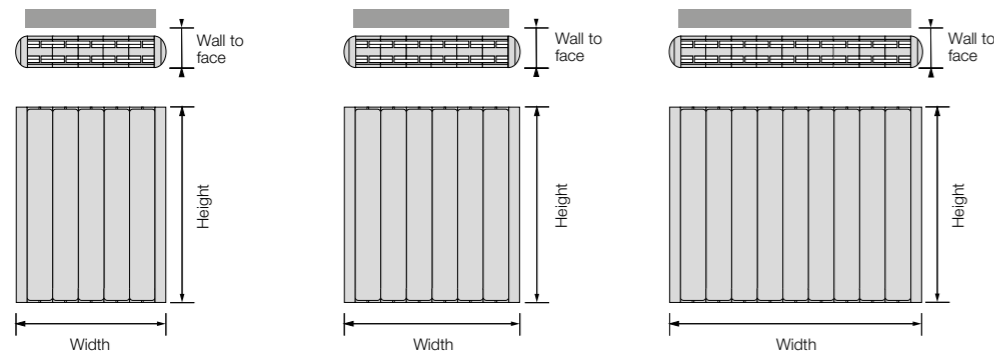

H 578

Height: 578 Width: 560
Wall to face: 117
Sections: 5
Output: 600 watts
Weight kg: 13.00
FDEC500-05E
White (RAL 9010) £435.00 ex VAT
£522.00 inc VAT

Height: 578 Width: 640
Wall to face: 117
Sections: 6
Output: 1000 watts
Weight kg: 14.50
FDEC500-06E
White (RAL 9010) £450.00 ex VAT
£540.00 inc VAT

Height: 578 Width: 880
Wall to face: 117
Sections: 9
Output: 1200 watts
Weight kg: 20.00
FDEC500-09E
White (RAL 9010) £520.00 ex VAT
£624.00 inc VAT