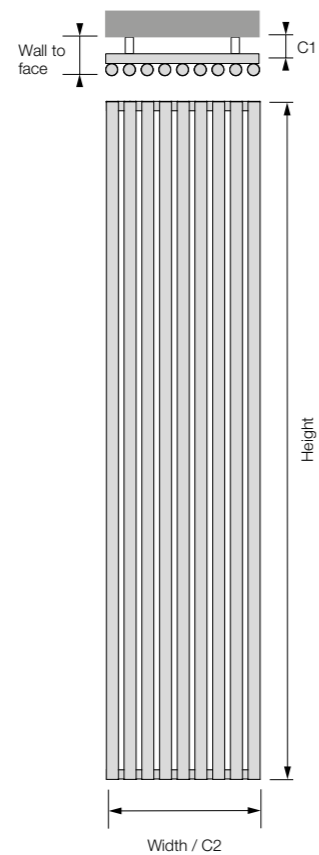

Height: **1800** Width: **486**
Wall to face: **136-149** Tubes: **9**
C1 Tapping from wall: **98-111**
C2 Centres: **486**
Output at 50°C: **729 watts / 2487 btu**
Dry weight kg: **22.32**
Water content L: **16.38**

UNI-1800-09	
Stainless Steel	£907.00 ex VAT
	£1088.40 inc VAT