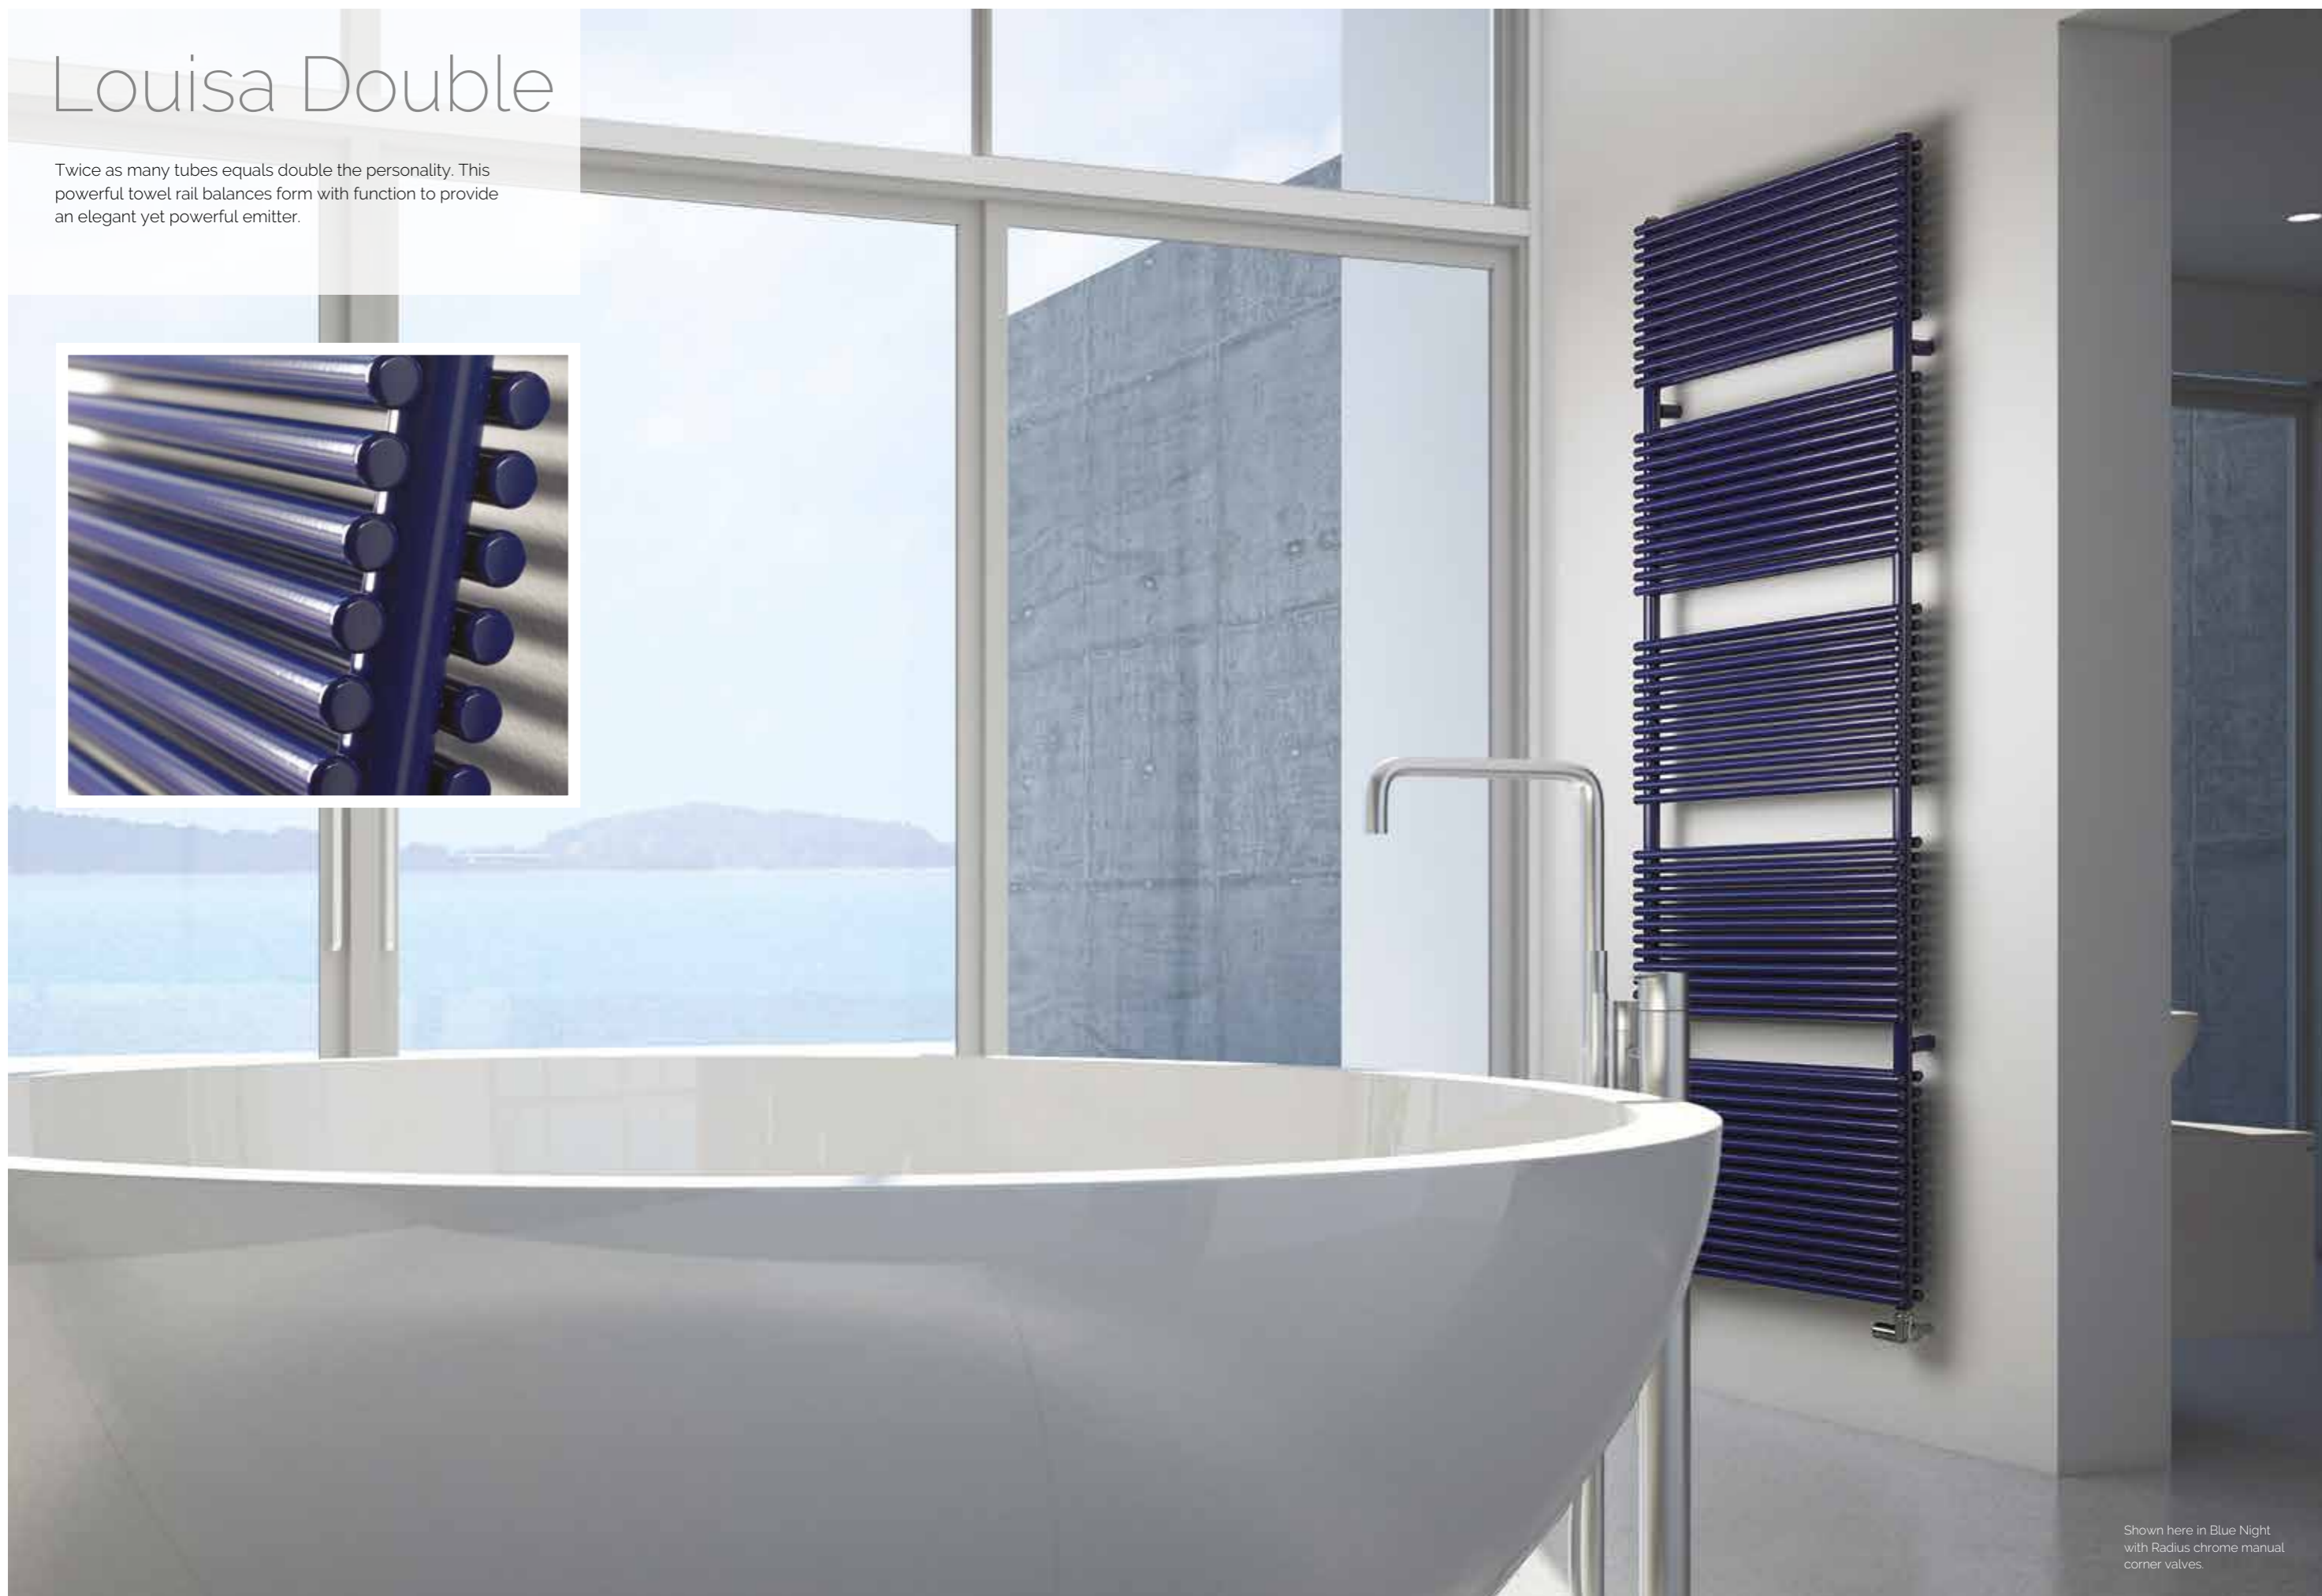

Louisa Double

Twice as many tubes equals double the personality. This powerful towel rail balances form with function to provide an elegant yet powerful emitter.

Shown here in Blue Night
with Radius chrome manual
corner valves.