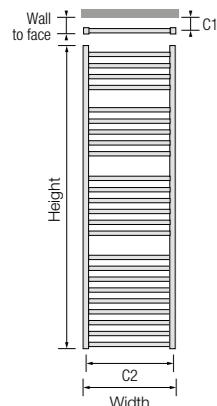

H 1600

Height: 1600 Width: 500	Height: 1600 Width: 600	# For dual fuel models, deduct 44mm to allow for both tee pieces, assuming they are installed facing inwards.
Wall to face: 85	Wall to face: 85	
C1 Centres: 64 C2 Centres: 475 #	C1 Centres: 64 C2 Centres: 575 #	
Output at 50°C: 721 watts / 2460 btu	Output at 50°C: 764 watts / 2607 btu	
Dry weight kg: 7.90	Dry weight kg: 8.90	
Water content L: 3.80	Water content L: 4.30	
JAV 04 1 160050	JAV 04 1 160060	
Central heating £503.00 ex VAT	Central heating £522.00 ex VAT	
£603.60 inc VAT	£626.40 inc VAT	
JAV 04 4 160050 (600 watts)	JAV 04 4 160060 (600 watts)	
Dual fuel £623.00 ex VAT	Dual fuel £642.00 ex VAT	
(See page 200) £747.60 inc VAT	(See page 200) £770.40 inc VAT	
JAV 04 5 160050 (600 watts)	JAV 04 5 160060 (600 watts)	
Electric £623.00 ex VAT	Electric £642.00 ex VAT	
£747.60 inc VAT	£770.40 inc VAT	

Shown here with Radius chrome corner manual valves.