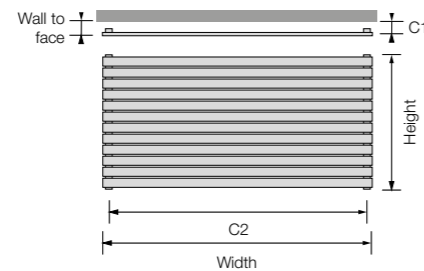

Height: **590** Width: **800**
Wall to face: **80** Tubes: **12**
C1 Centres: **55** C2 Centres: **750**
Output Δt 50°C: **762** watts / **2600** btu
Dry weight kg: **13.65**
Water content L: **3.60**

ART 04 1 059080	
Polished	£763.00 ex VAT
	£915.60 inc VAT
ART 03 1 059080	
Brushed	£675.00 ex VAT
	£810.00 inc VAT