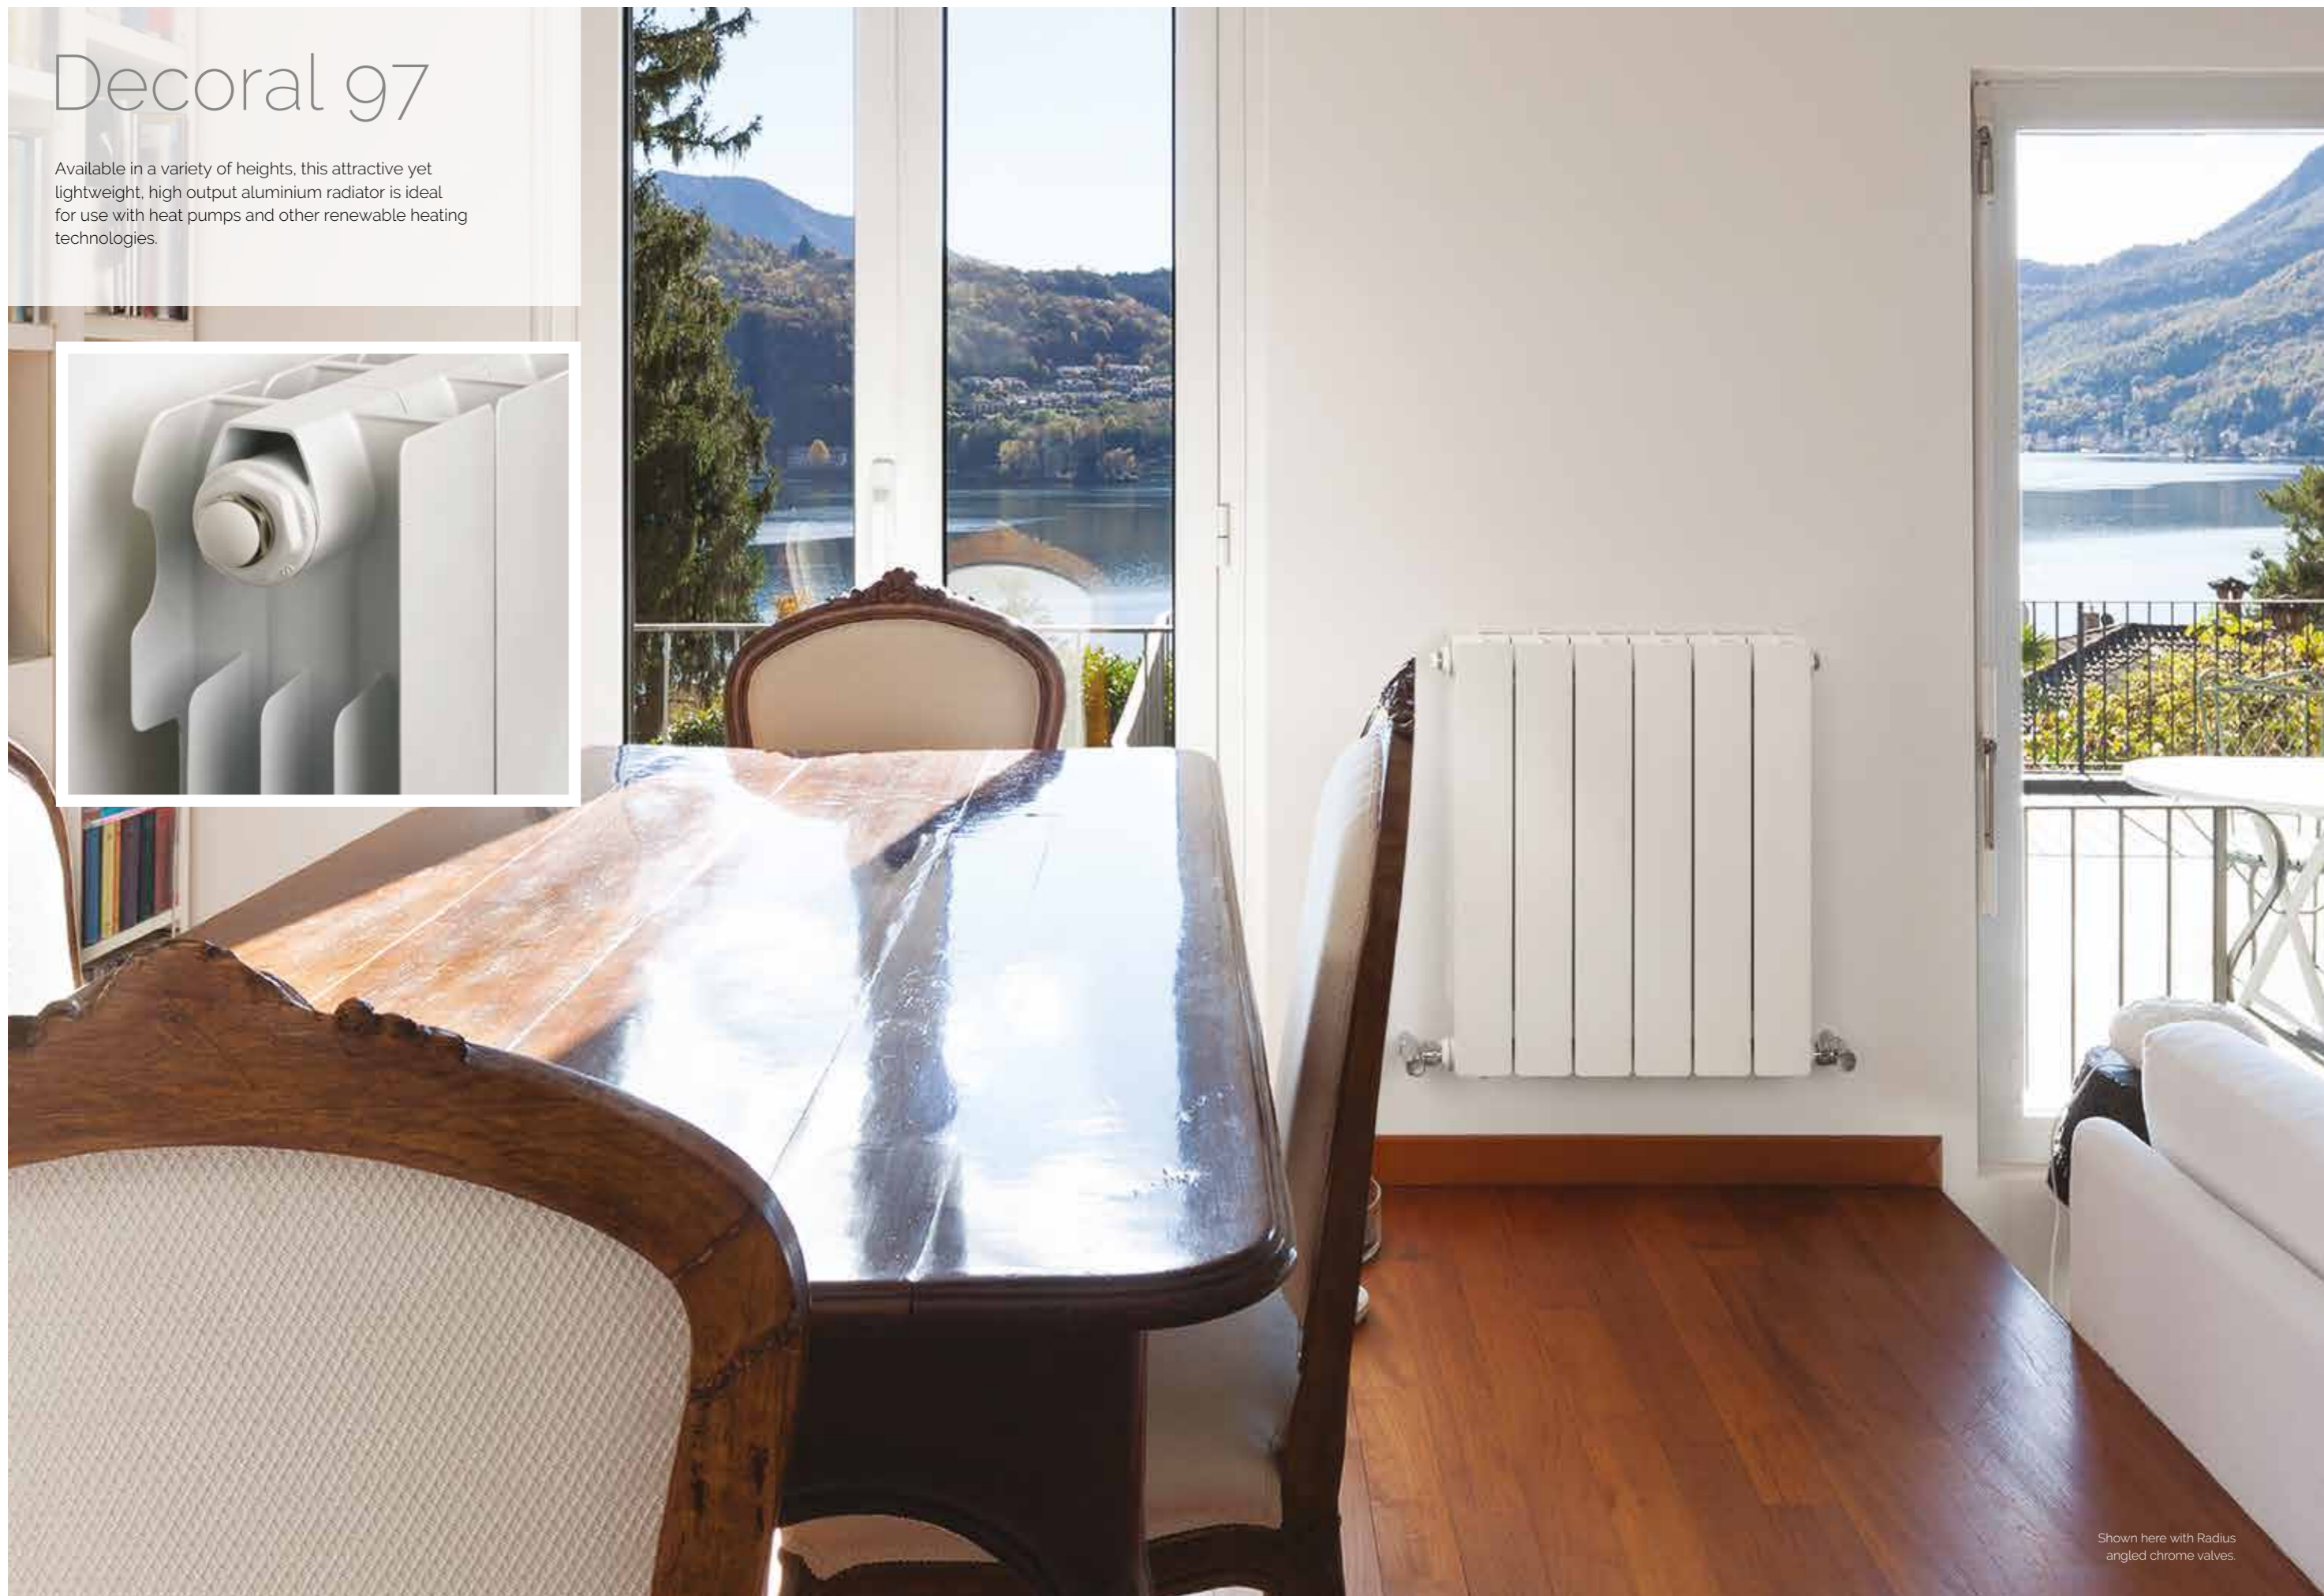

Decoral 97

Available in a variety of heights, this attractive yet lightweight, high output aluminium radiator is ideal for use with heat pumps and other renewable heating technologies.

Shown here with Radius angled chrome valves.