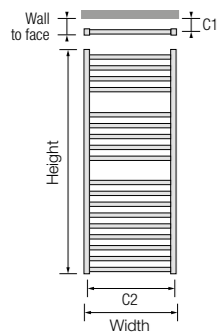

H 1200

Height: 1200 Width: 350	Height: 1200 Width: 500	Height: 1200 Width: 600
Wall to face: 85	Wall to face: 85	Wall to face: 85
C1 Centres: 64 C2 Centres: 325 #	C1 Centres: 64 C2 Centres: 475 #	C1 Centres: 64 C2 Centres: 575 #
Output at 50°C: 455 watts / 1552 btu	Output at 50°C: 507 watts / 1730 btu	Output at 50°C: 607 watts / 2071 btu
Dry weight kg: 4.75	Dry weight kg: 6.00	Dry weight kg: 6.80
Water content L: 2.40	Water content L: 2.90	Water content L: 3.20
JAV 04 1 120035	JAV 04 1 120050	JAV 04 1 120060
Central heating £316.00 ex VAT	Central heating £378.00 ex VAT	Central heating £391.00 ex VAT
£379.20 inc VAT	£453.60 inc VAT	£469.20 inc VAT
JAV 04 4 120035 (300 watts)	JAV 04 4 120050 (400 watts)	JAV 04 4 120060 (400 watts)
Dual fuel £436.00 ex VAT	Dual fuel £498.00 ex VAT	Dual fuel £511.00 ex VAT
(See page 200) £523.20 inc VAT	(See page 200) £597.60 inc VAT	(See page 200) £613.20 inc VAT
JAV 04 5 120035 (300 watts)	JAV 04 5 120050 (400 watts)	JAV 04 5 120060 (400 watts)
Electric £436.00 ex VAT	Electric £498.00 ex VAT	Electric £511.00 ex VAT
£523.20 inc VAT	£597.60 inc VAT	£613.20 inc VAT