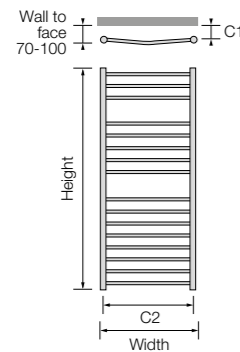

H 1200

Height: 1200 Width: 500
C1 Centres: 50-80 C2 Centres: 468 #
Output at 50°C: 495 watts / 1689 btu
Dry weight kg: 6.00 Water content L: 2.90
ACP 04 1 120050
Central heating £465.00 ex VAT £558.00 inc VAT
ACP 04 4 120050 (300 watts)
Dual fuel £585.00 ex VAT (See page 200) £702.00 inc VAT
ACP 04 5 120050 (300 watts)
Electric £585.00 ex VAT £702.00 inc VAT

Height: 1200 Width: 600
C1 Centres: 50-80 C2 Centres: 568 #
Output at 50°C: 593 watts / 2023 btu
Dry weight kg: 6.80 Water content L: 3.20
ACP 04 1 120060
Central heating £499.00 ex VAT £598.80 inc VAT
ACP 04 4 120060 (300 watts)
Dual fuel £619.00 ex VAT (See page 200) £742.80 inc VAT
ACP 04 5 120060 (300 watts)
Electric £619.00 ex VAT £742.80 inc VAT