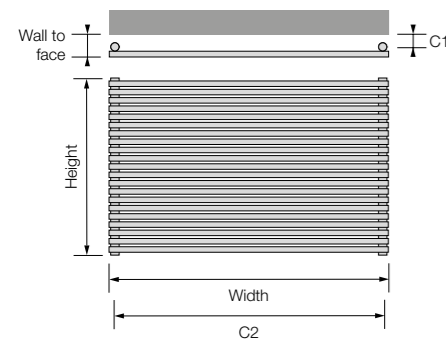

H 512 / Single

Height: 512 Width: 800
Wall to face: 80 Tubes: 21
C1 Tapping from wall: 54
C2 Centres: 760
Output Δt 50°C: 539 watts / 1839 btu
Dry weight kg: 7.13
Water content L: 2.27
M13HWH-S-5108
White (RAL 9016) £330.00 ex VAT £396.00 inc VAT
M13HCT-S-5108
Colour (T) £363.00 ex VAT £435.60 inc VAT
M13HCS-S-5108
Colour (S) £396.00 ex VAT £475.20 inc VAT

Height: 512 Width: 1000
Wall to face: 80 Tubes: 21
C1 Tapping from wall: 54
C2 Centres: 960
Output Δt 50°C: 674 watts / 2300 btu
Dry weight kg: 8.60
Water content L: 2.63
M13HWH-S-5110
White (RAL 9016) £349.00 ex VAT £418.80 inc VAT
M13HCT-S-5110
Colour (T) £383.90 ex VAT £460.68 inc VAT
M13HCS-S-5110
Colour (S) £418.80 ex VAT £502.56 inc VAT

Height: 512 Width: 1200
Wall to face: 80 Tubes: 21
C1 Tapping from wall: 54
C2 Centres: 1160
Output Δt 50°C: 809 watts / 2760 btu
Dry weight kg: 10.07
Water content L: 2.98
M13HWH-S-5112
White (RAL 9016) £411.00 ex VAT £493.20 inc VAT
M13HCT-S-5112
Colour (T) £452.10 ex VAT £542.52 inc VAT
M13HCS-S-5112
Colour (S) £493.20 ex VAT £591.84 inc VAT