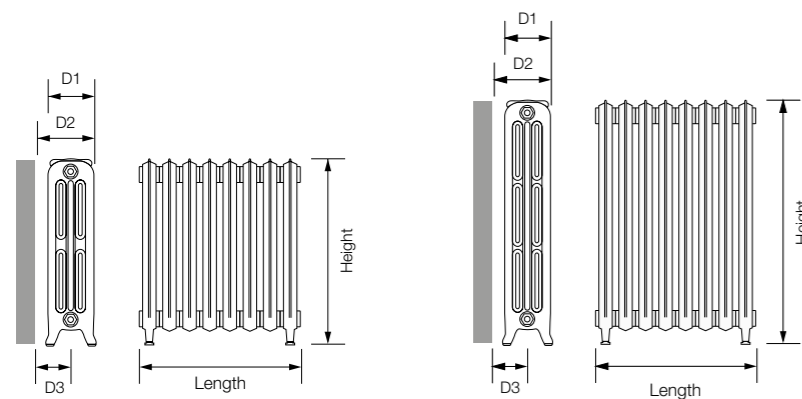

Joining key

Model / Code	ZXTOOL-02
Blenheim joining key	£160 ex VAT £192 inc VAT

We will always strive to keep on-site assembly to a minimum, but for radiators larger than the maximum factory assembled size (see charts above) on-site assembly will be required. Full instructions and parts will be supplied, although a joining key tool will need to be purchased separately on a sale/return basis.

To calculate the length of the radiator, multiply the number of sections by 78mm, then add 24mm for reducing bushes. Please note there is a +/- 2mm manufacturers tolerance per section. We strongly recommend not setting pipework until the radiator has been delivered.