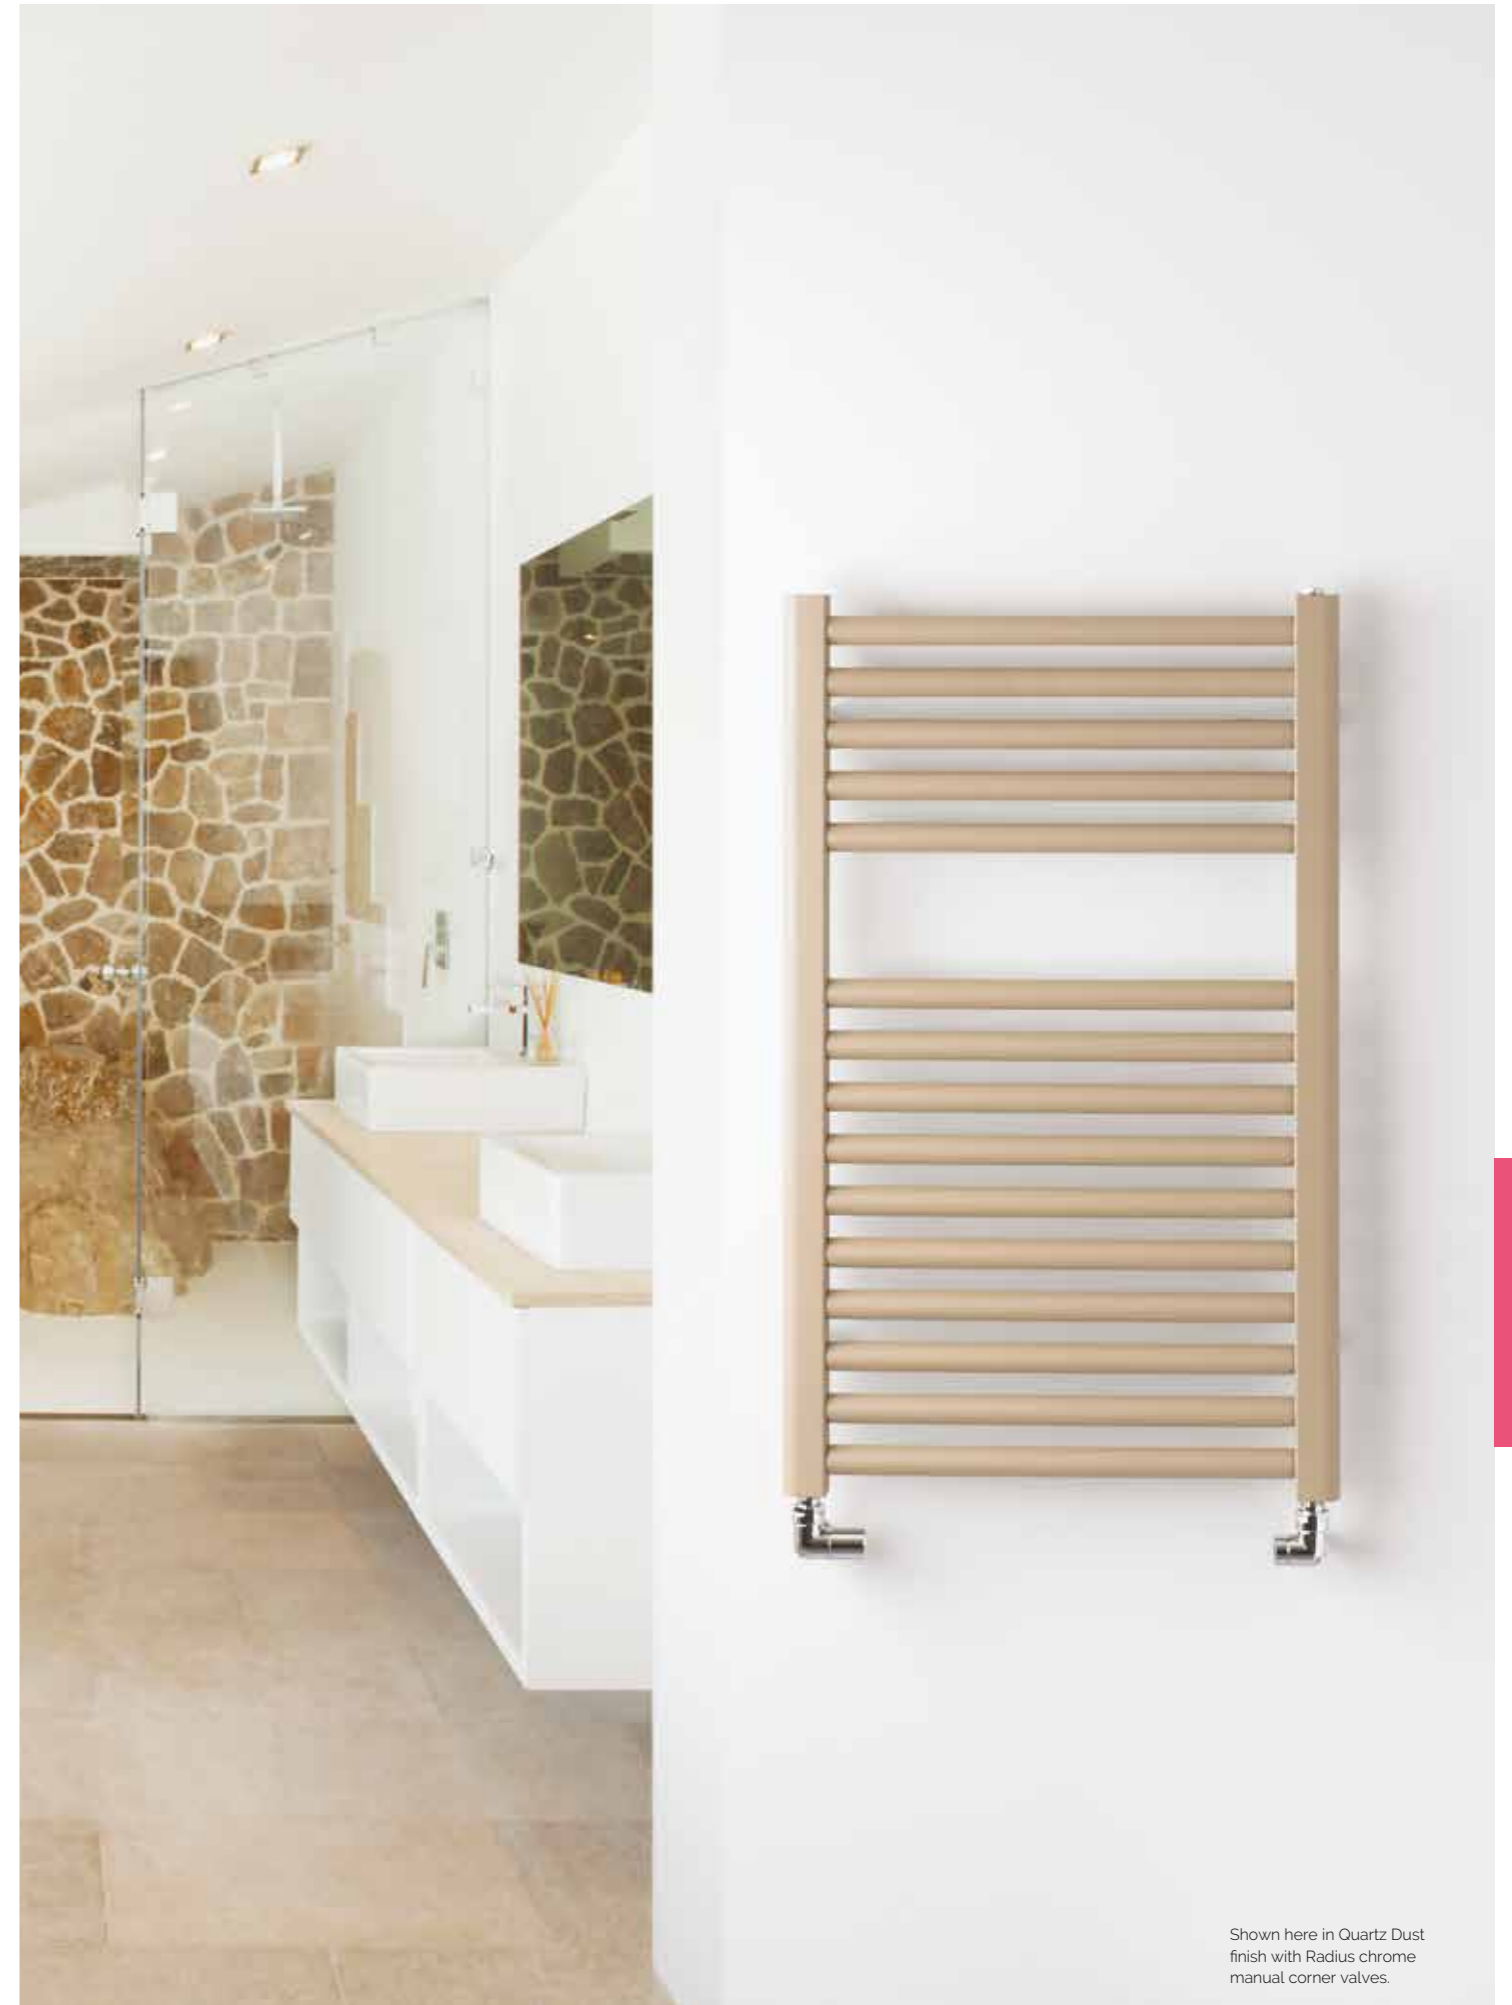

Shown here in Quartz Dust finish with Radius chrome manual corner valves.

Measurement assuming both tee pieces supplied facing inwards