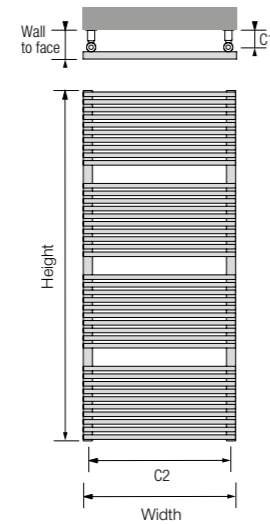

H 1150

Central heating

Height: 1150 Width: 500
Wall to face: 94-107
C1 Tapping from wall: 64-77
C2 Centres: 470
Output at 50°C: 731 watts / 2494 btu
Dry weight kg: 14.90
Water content L: 4.18
ERWH-H-115-50
White £429.00 ex VAT (RAL 9016) £514.80 inc VAT
ERMI-H-115-50
Milky £536.25 ex VAT £643.50 inc VAT
ERSB-H-115-50
Sparkling £536.25 ex VAT Black £643.50 inc VAT
ERCO-H-115-50
Colour £536.25 ex VAT £643.50 inc VAT

Dual fuel (See page 200)

Centres: 426 #
Matching element: 600 watts
ERWH-D-115-50
White £549.00 ex VAT (RAL 9016) £658.80 inc VAT
ERMI-D-115-50
Milky £656.25 ex VAT £787.50 inc VAT
ERSB-D-115-50
Sparkling £656.25 ex VAT Black £787.50 inc VAT
ERCO-D-115-50
Colour £656.25 ex VAT £787.50 inc VAT

Electric

Output: 600 watts
Weight kg: 19.08
ERWH-E-115-50
White £549.00 ex VAT (RAL 9016) £658.80 inc VAT
ERMI-E-115-50
Milky £656.25 ex VAT £787.50 inc VAT
ERSB-E-115-50
Sparkling £656.25 ex VAT Black £787.50 inc VAT
ERCO-E-115-50
Colour £656.25 ex VAT £787.50 inc VAT

Height: 1150 Width: 600
Wall to face: 94-107
C1 Tapping from wall: 64-77
C2 Centres: 570
Output at 50°C: 886 watts / 3023 btu
Dry weight kg: 17.30
Water content L: 4.75
ERWH-H-115-60
White £458.00 ex VAT (RAL 9016) £549.60 inc VAT
ERMI-H-115-60
Milky £572.50 ex VAT £687.00 inc VAT
ERSB-H-115-60
Sparkling £572.50 ex VAT Black £687.00 inc VAT
ERCO-H-115-60
Colour £572.50 ex VAT £687.00 inc VAT

Centres: 526 #
Matching element: 800 watts
ERWH-D-115-60
White £578.00 ex VAT (RAL 9016) £693.60 inc VAT
ERMI-D-115-60
Milky £692.50 ex VAT £831.00 inc VAT
ERSB-D-115-60
Sparkling £692.50 ex VAT Black £831.00 inc VAT
ERCO-D-115-60
Colour £692.50 ex VAT £831.00 inc VAT

Output: 800 watts
Weight kg: 22.05
ERWH-E-115-60
White £578.00 ex VAT (RAL 9016) £693.60 inc VAT
ERMI-E-115-60
Milky £692.50 ex VAT £831.00 inc VAT
ERSB-E-115-60
Sparkling £692.50 ex VAT Black £831.00 inc VAT
ERCO-E-115-60
Colour £692.50 ex VAT £831.00 inc VAT