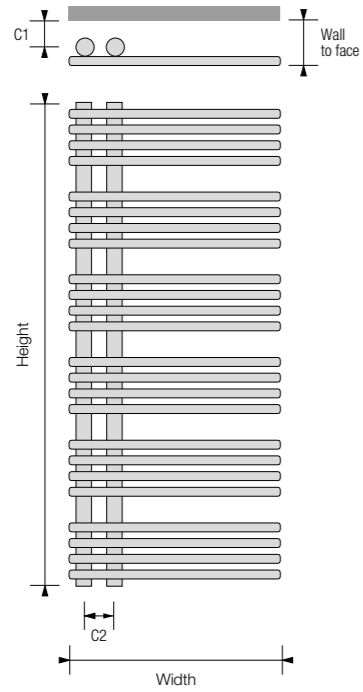

Sizes:	Material:	Operating up to:	Delivery:	Electric options:	Guarantee:
1	SS	6bar	2-3days	⚡	10yrs*

Comb

A deceptively simple design that puts a new twist on a classic ladder style towel radiator. Towels can be hung with ease, thanks to the clever open ended design.

H 1200

Central heating

Height: 1200 Width: 500
Wall to face: 82-102
C1 Centres: 41-61 C2 Centres: 72
Output Δt 50°C: 578 watts / 1972 btu
Dry weight kg: 11.50
Water content L: 6.07
COM 04 1 120050
Polished £863.00 ex VAT
£1035.60 inc VAT

Electric

Height: 1200 Width: 500
Wall to face: 82-102
Output: 300 watts
Weight kg: 17.57
COM 04 5 120050
Polished £983.00 ex VAT
£1179.60 inc VAT

Good to know

The Comb is reversible, so the vertical tubes can either be on the left or right side. When ordering the electric model, please specify which orientation is required.