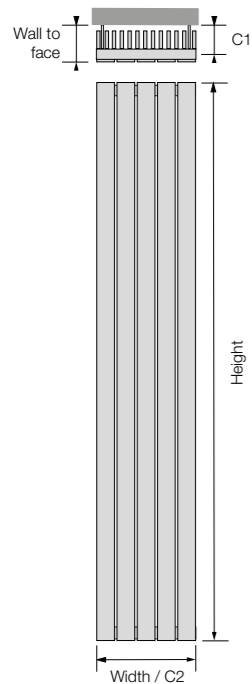

H 1800

Height: 1800 Width: 274
Wall to face: 114 Tubes: 5
C1 Tapping from wall: 85
C2 Centres: 274
Output at 50°C: 1250 watts / 4265 btu
Dry weight kg: 29.94
Water content L: 10.33
ENWH-180-05
White (RAL 9016) £653.00 ex VAT £783.60 inc VAT
ENCO-180-05
Colour £816.25 ex VAT £979.50 inc VAT

Height: 1800 Width: 386
Wall to face: 114 Tubes: 7
C1 Tapping from wall: 85
C2 Centres: 386
Output at 50°C: 1750 watts / 5971 btu
Dry weight kg: 41.91
Water content L: 14.46
ENWH-180-07
White (RAL 9016) £796.00 ex VAT £955.20 inc VAT
ENCO-180-07
Colour £995.00 ex VAT £1194.00 inc VAT

Height: 1800 Width: 498
Wall to face: 114 Tubes: 9
C1 Tapping from wall: 85
C2 Centres: 498
Output at 50°C: 2250 watts / 7677 btu
Dry weight kg: 53.89
Water content L: 18.59
ENWH-180-09
White (RAL 9016) £939.00 ex VAT £1126.80 inc VAT
ENCO-180-09
Colour £1173.75 ex VAT £1408.50 inc VAT