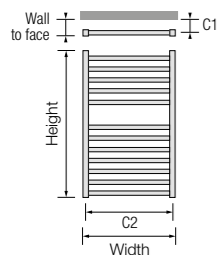

H 800

Height: 800 Width: 350	Height: 800 Width: 500	Height: 800 Width: 600
Wall to face: 85	Wall to face: 85	Wall to face: 85
C1 Centres: 64 C2 Centres: 325 #	C1 Centres: 64 C2 Centres: 475 #	C1 Centres: 64 C2 Centres: 575 #
Output at 50°C: 274 watts / 935 btu	Output at 50°C: 394 watts / 1344 btu	Output at 50°C: 426 watts / 1454 btu
Dry weight kg: 3.40	Dry weight kg: 4.20	Dry weight kg: 4.80
Water content L: 1.60	Water content L: 2.00	Water content L: 2.20
JAV 04 1 080035	JAV 04 1 080050	JAV 04 1 080060
Central heating £130.00 ex VAT	Central heating £267.00 ex VAT	Central heating £279.00 ex VAT
£156.00 inc VAT	£320.40 inc VAT	£334.80 inc VAT
JAV 04 4 080035 (200 watts)	JAV 04 4 080050 (200 watts)	JAV 04 4 080060 (300 watts)
Dual fuel £250.00 ex VAT	Dual fuel £387.00 ex VAT	Dual fuel £399.00 ex VAT
(See page 200) £300.00 inc VAT	(See page 200) £464.40 inc VAT	(See page 200) £478.80 inc VAT
JAV 04 5 080035 (200 watts)	JAV 04 5 080050 (200 watts)	JAV 04 5 080060 (300 watts)
Electric £250.00 ex VAT	Electric £387.00 ex VAT	Electric £399.00 ex VAT
£300.00 inc VAT	£464.40 inc VAT	£478.80 inc VAT