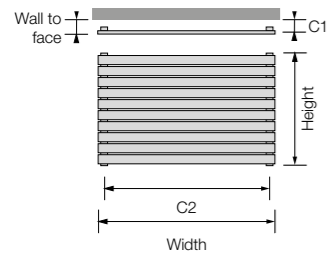

Shown here with Radius angled manual chrome valves.

Sizes:	Material:	Operating up to:	Delivery:	Guarantee:
4	SS	6bar	2-3days	10yrs

Arturo Horizontal

The Arturo is a striking stainless steel structure, featuring bold lines and horizontal flat pipes, which allow it to make an impressive statement in any modern interior. The Arturo can be mounted horizontally or vertically making it a flexible choice for every room.

Available in polished or brushed finishes.

Shown here in brushed stainless steel finish.

H 490

Height: **490** Width: **600**
 Wall to face: **80** Tubes: **10**
 C1 Centres: **55** C2 Centres: **550**
 Output Δt 50°C: **477** watts / **1628** btu
 Dry weight kg: **9.40**
 Water content L: **2.50**