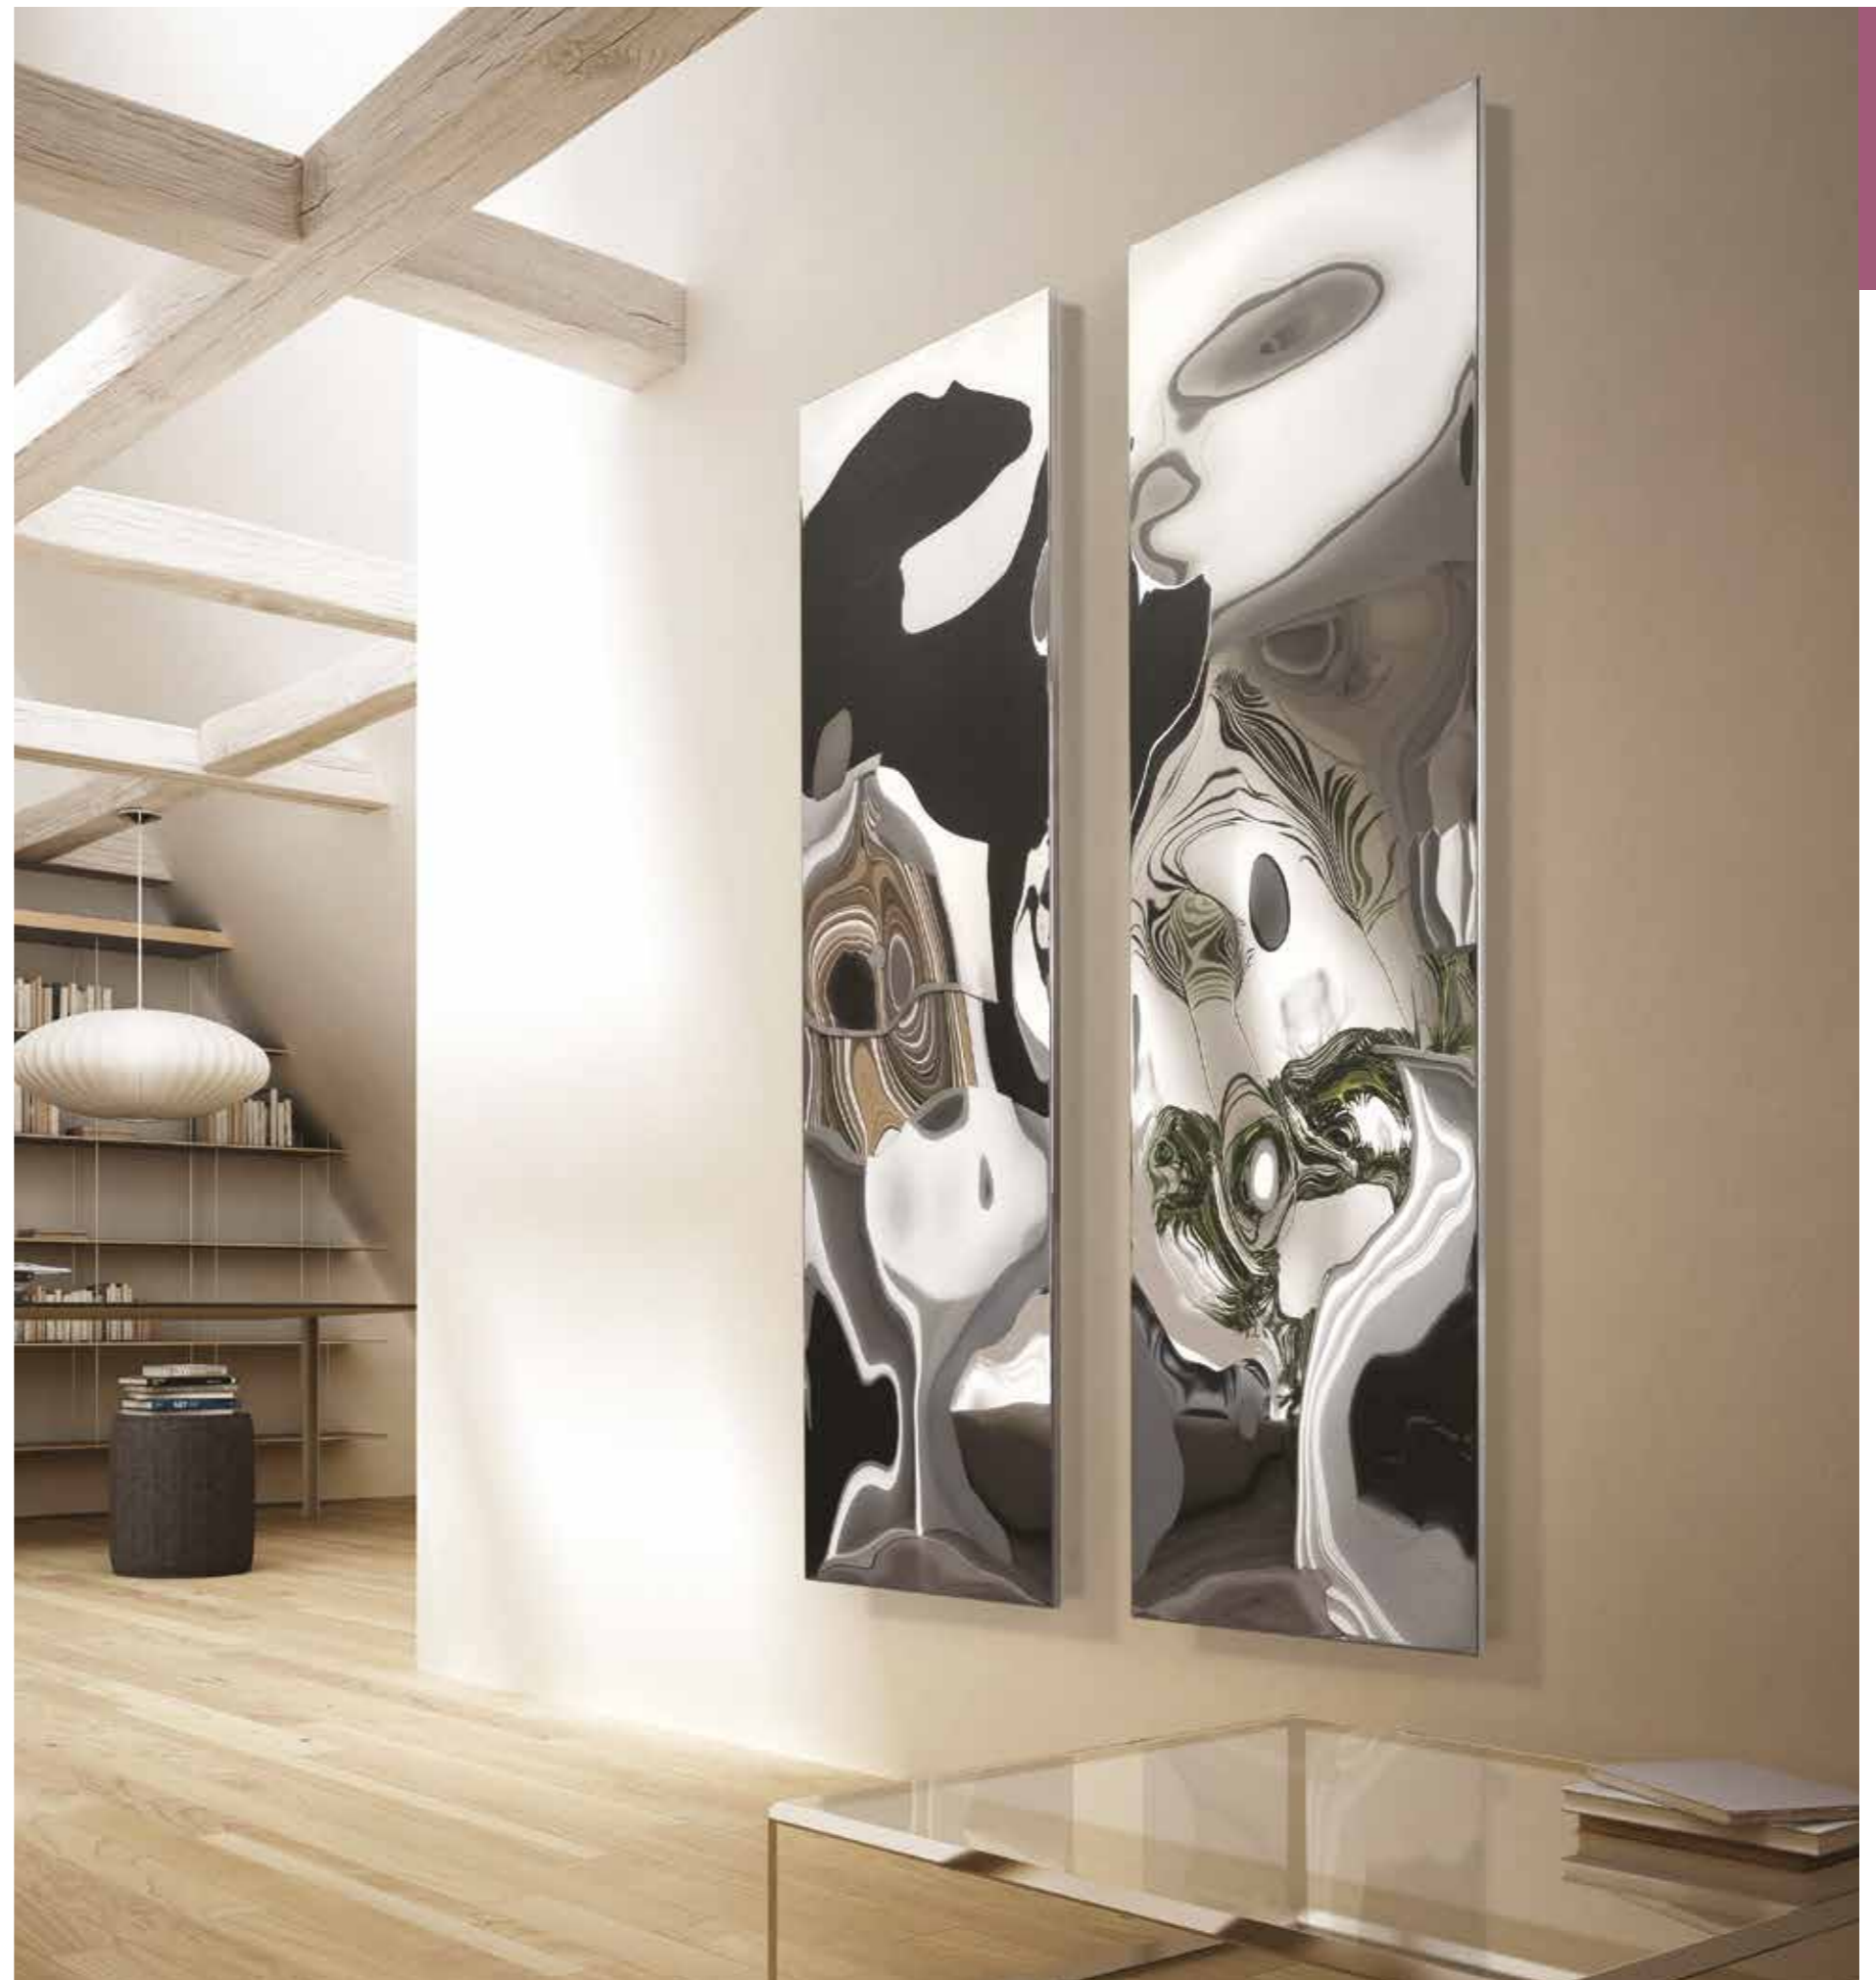

Sizes:	Material:	Operating up to:	Delivery:	Guarantee:
1	SS	5bar	4-6wks	5yrs

Blow® Vertical

Arranging the Blow® as a tall model offers a completely new perspective, while allowing it to be installed into rooms where wall space is at a premium. Like its horizontal cousin, every Blow® Vertical radiator is unique and is also supplied with thermostatic valves.

H 1700

Height:	1700	Width:	500
Wall to face:	87/104	C1 Centres:	50
C2 Centres:	88	Output Δt 50°C:	700 watts / 2388 btu
Dry weight kg:	18.70	Water content L:	1.30
BLOV-1700-0500			
Polished	£2722.00	ex VAT	
	£3266.40	inc VAT	

Good to know

The Blow® won the prestigious Red Dot Design Award in 2012, identified as the best radiator of the year.

reddot design award