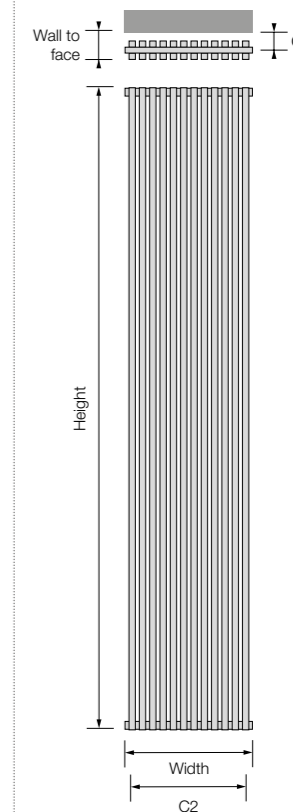

H 2000

Height: 1200 Width: 392
Wall to face: 86 Tubes: 24
C1 Tapping from wall: 54
C2 Centres: 334
Output Δt 50°C: 876 watts / 2989 btu
Dry weight kg: 18.71 Water content L: 7.01
CUBVWH-D-1200-12
White (RAL 9016) £874.00 ex VAT / £1048.80 inc VAT
CUBVCT-D-1200-12
Colour (T) £961.40 ex VAT / £1153.68 inc VAT
CUBVCS-D-1200-12
Colour (S) £1048.80 ex VAT / £1258.56 inc VAT

Height: 1600 Width: 392
Wall to face: 86 Tubes: 24
C1 Tapping from wall: 54
C2 Centres: 334
Output Δt 50°C: 1115 watts / 3804 btu
Dry weight kg: 24.63 Water content L: 9.13
CUBVWH-D-1600-12
White (RAL 9016) £1003.00 ex VAT / £1203.60 inc VAT
CUBVCT-D-1600-12
Colour (T) £1103.30 ex VAT / £1323.96 inc VAT
CUBVCS-D-1600-12
Colour (S) £1203.60 ex VAT / £1444.32 inc VAT

Height: 1800 Width: 392
Wall to face: 86 Tubes: 24
C1 Tapping from wall: 54
C2 Centres: 334
Output Δt 50°C: 1261 watts / 4303 btu
Dry weight kg: 27.58 Water content L: 10.20
CUBVWH-D-1800-12
White (RAL 9016) £1034.00 ex VAT / £1240.80 inc VAT
CUBVCT-D-1800-12
Colour (T) £1137.40 ex VAT / £1364.88 inc VAT
CUBVCS-D-1800-12
Colour (S) £1240.80 ex VAT / £1488.96 inc VAT

Height: 2000 Width: 392
Wall to face: 86 Tubes: 24
C1 Tapping from wall: 54
C2 Centres: 334
Output Δt 50°C: 1346 watts / 4593 btu
Dry weight kg: 30.54 Water content L: 11.26
CUBVWH-D-2000-12
White (RAL 9016) £1065.00 ex VAT / £1278.00 inc VAT
CUBVCT-D-2000-12
Colour (T) £1171.50 ex VAT / £1405.80 inc VAT
CUBVCS-D-2000-12
Colour (S) £1278.00 ex VAT / £1533.60 inc VAT

Height: 1200 Width: 520
Wall to face: 86 Tubes: 32
C1 Tapping from wall: 54
C2 Centres: 462
Output Δt 50°C: 1168 watts / 3985 btu
Dry weight kg: 24.94 Water content L: 9.34
CUBVWH-D-1200-16
White (RAL 9016) £987.00 ex VAT / £1184.40 inc VAT
CUBVCT-D-1200-16
Colour (T) £1085.70 ex VAT / £1302.84 inc VAT
CUBVCS-D-1200-16
Colour (S) £1184.40 ex VAT / £1421.28 inc VAT

Height: 1600 Width: 520
Wall to face: 86 Tubes: 32
C1 Tapping from wall: 54
C2 Centres: 462
Output Δt 50°C: 1487 watts / 5074 btu
Dry weight kg: 32.83 Water content L: 12.18
CUBVWH-D-1600-16
White (RAL 9016) £1154.00 ex VAT / £1384.80 inc VAT
CUBVCT-D-1600-16
Colour (T) £1269.40 ex VAT / £1523.28 inc VAT
CUBVCS-D-1600-16
Colour (S) £1384.80 ex VAT / £1661.76 inc VAT

Height: 1800 Width: 520
Wall to face: 86 Tubes: 32
C1 Tapping from wall: 54
C2 Centres: 462
Output Δt 50°C: 1681 watts / 5736 btu
Dry weight kg: 36.77 Water content L: 13.60
CUBVWH-D-1800-16
White (RAL 9016) £1192.00 ex VAT / £1430.40 inc VAT
CUBVCT-D-1800-16
Colour (T) £1311.20 ex VAT / £1573.44 inc VAT
CUBVCS-D-1800-16
Colour (S) £1430.40 ex VAT / £1716.48 inc VAT

Height: 2000 Width: 520
Wall to face: 86 Tubes: 32
C1 Tapping from wall: 54
C2 Centres: 462
Output Δt 50°C: 1794 watts / 6121 btu
Dry weight kg: 40.71 Water content L: 15.01
CUBVWH-D-2000-16
White (RAL 9016) £1230.00 ex VAT / £1476.00 inc VAT
CUBVCT-D-2000-16
Colour (T) £1353.00 ex VAT / £1623.60 inc VAT
CUBVCS-D-2000-16
Colour (S) £1476.00 ex VAT / £1771.20 inc VAT

Designer