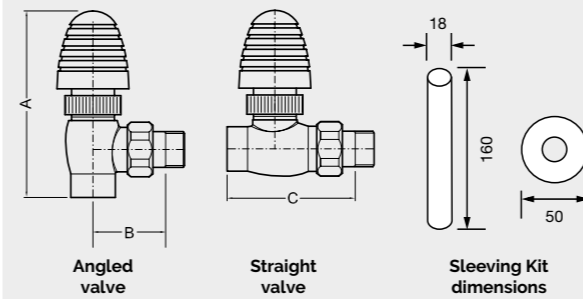

Typical valve dimensions

The following notation has been used for dimensions:

Valves	A	B	C
Belgravia			
Belgravia angled	106	42	-
Chartwell			
Chartwell angled manual	107	44	-
Chartwell angled TRV	139	44	-
Chartwell 1/2" BSP angled	93	53	-
Chartwell 3/4" BSP angled	95	53	-
Gyro			
Gyro angled manual	86	43	-
Gyro angled TRV	135	43	-
Gyro straight manual/TRV	-	-	72
Kentwell			
Kentwell angled/corner manual	100	46	-
Kentwell angled/corner TRV	110	46	-
Nostalgia			
Nostalgia angled manual	107	53	-
Nostalgia angled TRV	139	53	-
Nostalgia 1/2" BSP angled	93	53	-
Nostalgia 3/4" BSP angled	95	53	-
Radius			
Radius angled manual	77	41	-
Radius straight manual/TRV	-	-	67
Radius TRV angled	126	41	-
Radius corner manual	54	41	-
Radius corner TRV	110	41	-
Tekne			
Tekne angled	107	44	-

Important note: All dimensions are given in good faith. However, it is always advisable to await delivery of your radiator and valves before setting the pipe work in its final positions. MHS cannot accept any liability for pre delivery installed pipe work not matching up with the final item.

Angled:

Use these for radiators where the pipework is 'from the floor' and the connection on the radiator is horizontal. These can also be used on towel rails when the pipework is through the wall.

Straight:

Use the straight type when the pipework is 'from the floor' and the connection on the radiator is vertical.

Corner:

Use these for radiators or towel rails where the pipework is 'from the wall'.

Manual:

Use for any application.

TRV:

User adjustable to automatically control the final temperature of the room.