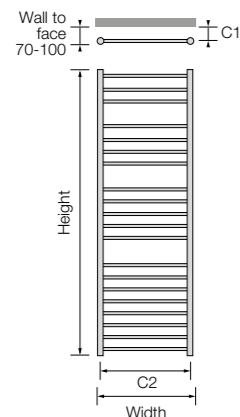

H 1500

Height: 1500 Width: 350
C1 Centres: 50-80 C2 Centres: 318 #
Output at 50°C: 522 watts / 1781 btu
Dry weight kg: 6.00 Water cont. L: 3.00
ASP 04 1 150035
Central heating £493.00 ex VAT
£591.60 inc VAT
ASP 04 4 150035 (300 watts)
Dual fuel £613.00 ex VAT
(See page 200) £735.60 inc VAT
ASP 04 5 150035 (300 watts)
Electric £613.00 ex VAT
£735.60 inc VAT

Height: 1500 Width: 500
C1 Centres: 50-80 C2 Centres: 468 #
Output at 50°C: 660 watts / 2252 btu
Dry weight kg: 7.40 Water cont. L: 3.60
ASP 04 1 150050
Central heating £531.00 ex VAT
£637.20 inc VAT
ASP 04 4 150050 (600 watts)
Dual fuel £651.00 ex VAT
(See page 200) £781.20 inc VAT
ASP 04 5 150050 (600 watts)
Electric £651.00 ex VAT
£781.20 inc VAT

Height: 1500 Width: 600
C1 Centres: 50-80 C2 Centres: 568 #
Output at 50°C: 699 watts / 2385 btu
Dry weight kg: 8.35 Water cont. L: 4.10
ASP 04 1 150060
Central heating £572.00 ex VAT
£686.40 inc VAT
ASP 04 4 150060 (600 watts)
Dual fuel £692.00 ex VAT
(See page 200) £830.40 inc VAT
ASP 04 5 150060 (600 watts)
Electric £692.00 ex VAT
£830.40 inc VAT

Shown here with Radius chrome manual angled valves.