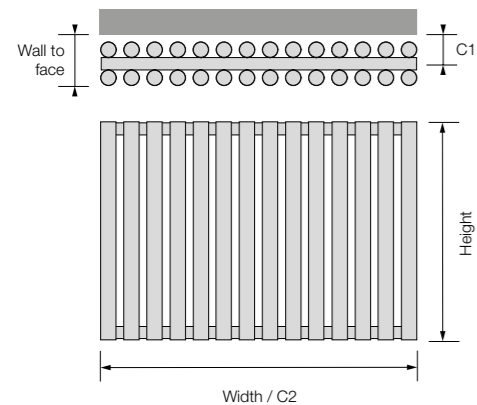

H 530

Height:	530	Width:	766
Wall to face:	124	Tubes:	28
C1 Tapping from wall:	71	C2 Centres:	766
Output Δt 50°C:	868 watts / 2962 btu	Dry weight kg:	17.84
Water content L:	15.67	TUBWH-053-14	
White (RAL 9016):	£766.00 ex VAT	Sparkling Grey:	£1149.00 inc VAT
Colour:	£1149.00 inc VAT