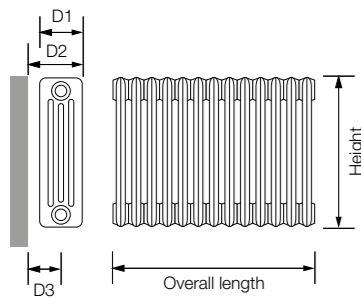

Joining key

Model / Code	ZXTOOL-01
Clasico joining key	£160 ex VAT £192 inc VAT

We will always strive to keep on-site assembly to a minimum, but for radiators larger than the maximum factory assembled size (see charts above) on-site assembly will be required.

Full instructions and parts will be supplied, although a joining key tool will need to be purchased separately on a sale/return basis.

To calculate the length of the radiator, multiply the number of sections by the section width (see table above), then add 24mm for reducing bushes.

Please note there is a +/- 2mm manufacturers tolerance per section. We strongly recommend not setting pipework until the radiator has been delivered.