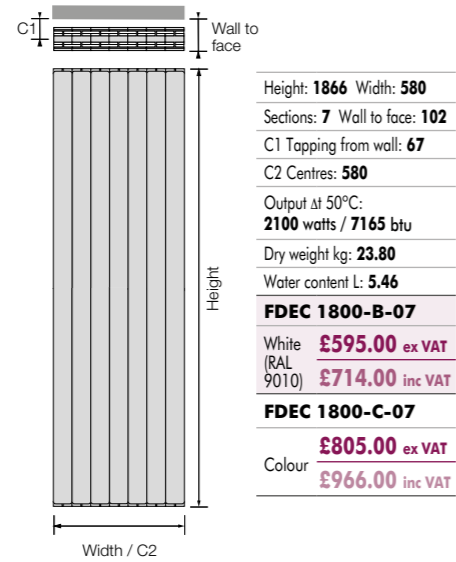

H 1866

Note: Other heights are available. Please contact head office for more information.