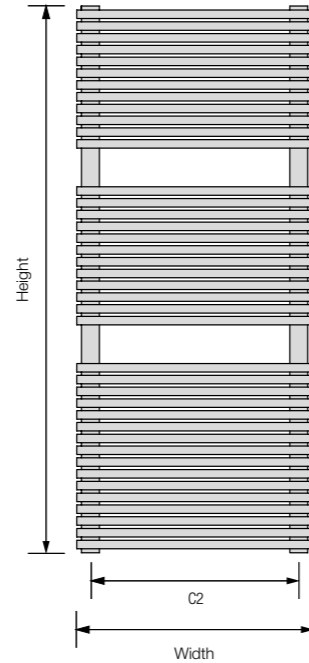

H 1160

Central heating

Height: **1160** Width: **480**
Wall to face: **123-136**
C1 Tapping from wall: **68-81**
C2 Centres: **450**
Output Δt 50°C:
1018 watts / 3473 btu
Dry weight kg: **21.50**
Water content L: **8.70**
LDWH-H-116-48
White **£520.00 ex VAT**
(RAL 9016) **£624.00 inc VAT**
LDCO-H-116-48
Colour **£650.00 ex VAT**
£780.00 inc VAT

Dual fuel (See page 200)

Centres: **406 #**
Matching element: **800 watts**
LDWH-D-116-48
White **£640.00 ex VAT**
(RAL 9016) **£768.00 inc VAT**
LDCO-D-116-48
Colour **£770.00 ex VAT**
£924.00 inc VAT

Electric

Output: **800 watts**
Weight kg: **30.20**
LDWH-E-116-48
White **£640.00 ex VAT**
(RAL 9016) **£768.00 inc VAT**
LDCO-E-116-48
Colour **£770.00 ex VAT**
£924.00 inc VAT

H 1160

Central heating

Height: **1160** Width: **580**
Wall to face: **123-136**
C1 Tapping from wall: **68-81**
C2 Centres: **550**
Output Δt 50°C:
1609 watts / 5490 btu
Dry weight kg: **25.30**
Water content L: **10.20**
LDWH-H-116-58
White **£548.00 ex VAT**
(RAL 9016) **£657.60 inc VAT**
LDCO-H-116-58
Colour **£685.00 ex VAT**
£822.00 inc VAT

Dual fuel (See page 200)

Centres: **506 #**
Matching element: **800 watts**
LDWH-D-116-58
White **£668.00 ex VAT**
(RAL 9016) **£801.60 inc VAT**
LDCO-D-116-58
Colour **£805.00 ex VAT**
£966.00 inc VAT

Electric

Output: **800 watts**
Weight kg: **35.50**
LDWH-E-116-58
White **£668.00 ex VAT**
(RAL 9016) **£801.60 inc VAT**
LDCO-E-116-58
Colour **£805.00 ex VAT**
£966.00 inc VAT