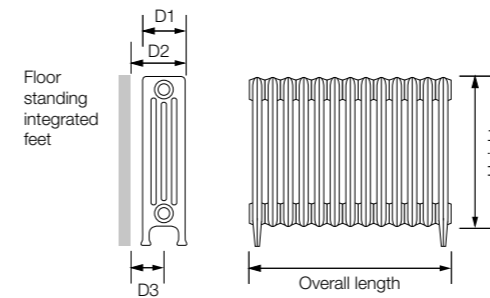

All information is per section	C33/4-F	C46/4-F	C61/4-F	C80/4-F	C95/4-F
Primer (requires overpainting)	£25.20 ex VAT	£29.00 ex VAT	£36.80 ex VAT	£47.25 ex VAT	£55.70 ex VAT
	£30.24 inc VAT	£34.80 inc VAT	£44.16 inc VAT	£56.70 inc VAT	£66.84 inc VAT
Painted finish	£40.20 ex VAT	£44.00 ex VAT	£51.80 ex VAT	£62.25 ex VAT	£70.70 ex VAT
	£48.24 inc VAT	£52.80 inc VAT	£62.16 inc VAT	£74.70 inc VAT	£84.84 inc VAT
Hand polished finish	£115.20 ex VAT	£119.00 ex VAT	£126.80 ex VAT	£137.25 ex VAT	£145.70 ex VAT
	£138.24 inc VAT	£142.80 inc VAT	£152.16 inc VAT	£164.70 inc VAT	£174.84 inc VAT
Height (mm)	353	485	636	785	935
Output (watts @ Δt 50°C)	40.8	58.2	75.4	98.3	116.4
No. columns deep	4	4	4	4	4
Depth (mm) - D1	140	140	140	140	140
Depth (wall to face) (mm) - D2	172 or 182	172 or 182	172 or 182	172 or 182	172 or 182
Pipe centres from wall (mm) - D3	102 or 112	102 or 112	102 or 112	102 or 112	102 or 112
Width (mm)	50	50	50	55	55
Dry weight (kg)	2.58	3.19	4.19	5.17	6.54
Water content (ltrs)	0.40	0.49	0.60	0.85	0.97
Max no. factory built sections	20	20	20	20	17