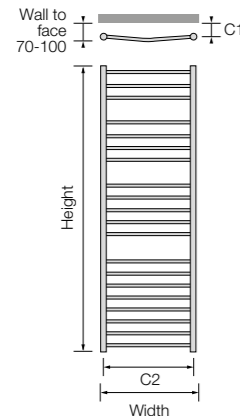

H 1500

Height: 1500 Width: 500
C1 Centres: 50-80 C2 Centres: 468 #
Output at 50°C: 660 watts / 2252 btu
Dry weight kg: 7.40 Water content L: 3.60
ACP 04 1 150050
Central heating £568.00 ex VAT £681.60 inc VAT
ACP 04 4 150050 (600 watts)
Dual fuel £688.00 ex VAT (See page 200) £825.60 inc VAT
ACP 04 5 150050 (600 watts)
Electric £688.00 ex VAT £825.60 inc VAT

For dual fuel models, deduct 44mm to allow for both tee pieces, assuming they are installed facing inwards.