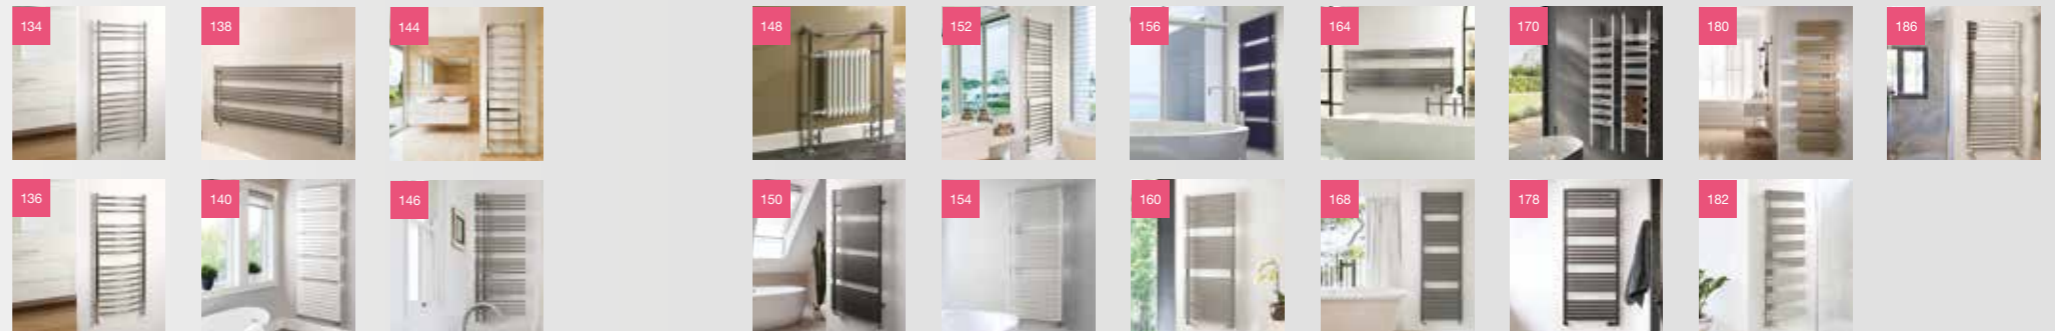

Sectional Aluminium

Decoral 97	74	Decoral Vertical	80
Decoral Slim	78	Decoral Electric	82

Multi Column

Multisecc White	86	Multisecc Bespoke	102
Multisecc Anthracite	94	Multisecc Curved	106
Multisecc Bench	100	Multisecc Raw	108

Cast Iron

Blenheim	116	Clasico	120	Liberty	130
Burlington	118	Ionic	124		

Towel Rails

Alara Straight	134	Java	152	Sofia	180
Alara Curved	136	Louisa Single	154	Sofia Stainless	184
Alessa	138	Louisa Double	158	Square	186
Bianca	140	Louisa Stainless	162		
Climber	144	Louisa Wide	166		
Comb	146	Nina	168		
Empire Multi	148	Pioli Wall	176		
Erica	150	Sabrina	178		