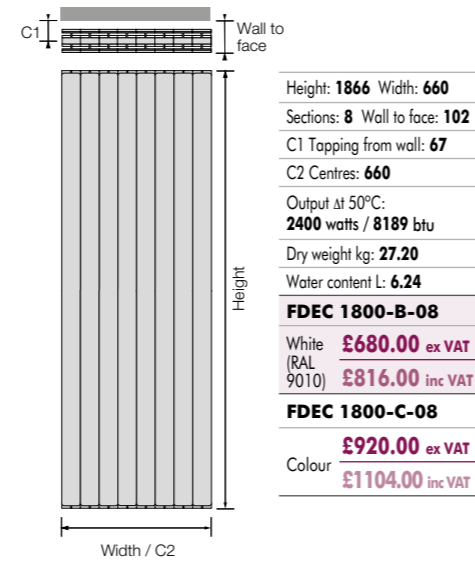

H 1866

Note: Other heights are available. Please contact head office for more information.