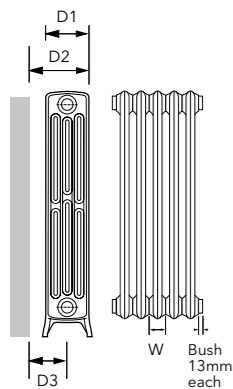

Joining key

Model / Code	ZXTOOL-02	
Ionic joining key	£160 ex VAT	£192 inc VAT

We will always strive to keep on-site assembly to a minimum, but for radiators larger than the maximum factory assembled size (see charts above) on-site assembly will be required.

Full instructions and parts will be supplied, although a joining key tool will need to be purchased separately on a sale/return basis.

To calculate the length of the radiator, multiply the number of sections by the section width (see table above), then add 26mm for reducing bushes.

Please note there is a +/- 2mm manufacturers tolerance per section. We strongly recommend not setting pipework until the radiator has been delivered.