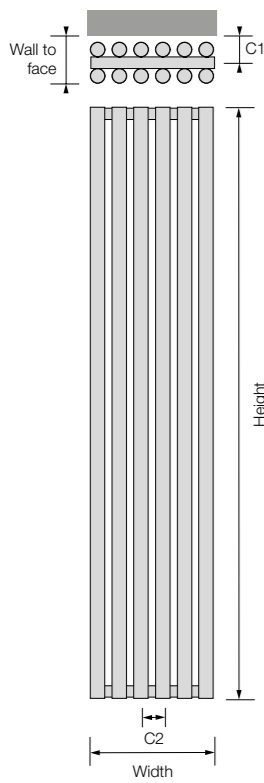

H 1830

Height: 1830	Width: 318
Wall to face: 124	Tubes: 12
C1 Tapping from wall: 71	
C2 Centres: 50	
Output at 50°C: 1142 watts / 3897 btu	
Dry weight kg: 24.65	
Water content L: 22.24	
TUBWH-183-06	
White (RAL 9016)	£602.00 ex VAT
	£722.40 inc VAT
TUBSG-183-06	
Sparkling Grey	£752.50 ex VAT
	£903.00 inc VAT
TUBCO-183-06	
Colour	£752.50 ex VAT
	£903.00 inc VAT