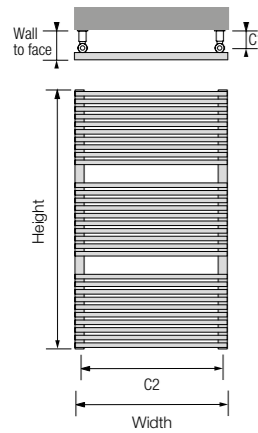

Sizes:	Material:	Operating up to:	Delivery:	Electric options:	Colours:	Guarantee:
3	S	6bar	2-3days*		chart 1	5yrs**

Erica

Far from square, this purposeful towel rail projects a strong presence for an uncluttered look.

H 850

Central heating

Height: 850 Width: 500
Wall to face: 94-107
C1 Tapping from wall: 64-77
C2 Centres: 470
Output at 50°C: 571 watts / 1948 btu
Dry weight kg: 11.20
Water content L: 3.12
ERWH-H-085-50
White £362.00 ex VAT (RAL 9016) £434.40 inc VAT
ERMI-H-085-50
Milky £452.50 ex VAT £543.00 inc VAT
ERSB-H-085-50
Sparkling £452.50 ex VAT Black £543.00 inc VAT
ERCO-H-085-50
Colour £452.50 ex VAT £543.00 inc VAT

Dual fuel (See page 200)

Centres: 426 #
Matching element: 400 watts
ERWH-D-085-50
White £482.00 ex VAT (RAL 9016) £578.40 inc VAT
ERMI-D-085-50
Milky £572.50 ex VAT £687.00 inc VAT
ERSB-D-085-50
Sparkling £572.50 ex VAT Black £687.00 inc VAT
ERCO-D-085-50
Colour £572.50 ex VAT £687.00 inc VAT

Electric

Output: 400 watts
Weight kg: 14.32
ERWH-E-085-50
White £482.00 ex VAT (RAL 9016) £578.40 inc VAT
ERMI-E-085-50
Milky £572.50 ex VAT £687.00 inc VAT
ERSB-E-085-50
Sparkling £572.50 ex VAT Black £687.00 inc VAT
ERCO-E-085-50
Colour £572.50 ex VAT £687.00 inc VAT