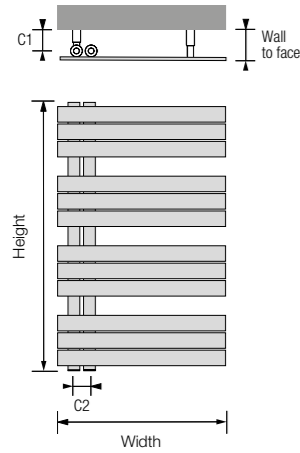

Sizes:	Material:	Operating up to:	Delivery:	Electric options:	Colours:	Guarantee:
4	S	6bar	2-3days*		chart 1	5yrs**

Sofia

H 864

Central heating

Height: 864	Width: 500
Wall to face: 116-129	
C1 Centres: 87-100	C2 Centres: 50 #
Output at 50°C: 381 watts / 1300 btu	
Dry weight kg: 8.5	
Water content L: 3.90	
SOWH-H-086-50	
White (RAL 9016)	£330.00 ex VAT
	£396.00 inc VAT
SOSG-H-086-50	
Sparkling Grey	£412.50 ex VAT
	£495.00 inc VAT
SOSB-H-086-50	
Sparkling Black	£412.50 ex VAT
	£495.00 inc VAT
SOCO-H-086-50	
Colour	£412.50 ex VAT
	£495.00 inc VAT

Electric

Output: 300 watts	
Weight kg: 12.40	
SOWH-E-086-50	
White (RAL 9016)	£450.00 ex VAT
	£540.00 inc VAT
SOSG-E-086-50	
Sparkling Grey	£532.50 ex VAT
	£639.00 inc VAT
SOSB-E-086-50	
Sparkling Black	£532.50 ex VAT
	£639.00 inc VAT
SOCO-E-086-50	
Colour	£532.50 ex VAT
	£639.00 inc VAT

Note: 19mm in from side to first tapping