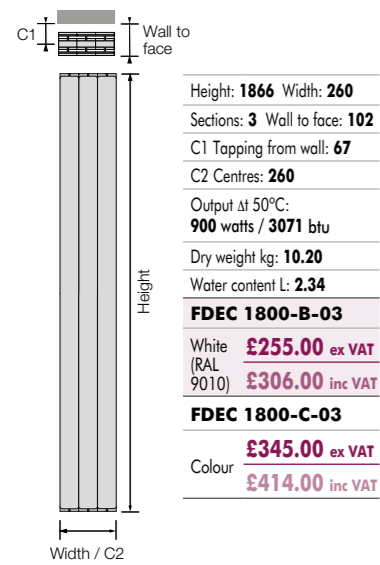

H 1866

Note: Other heights are available. Please contact head office for more information.