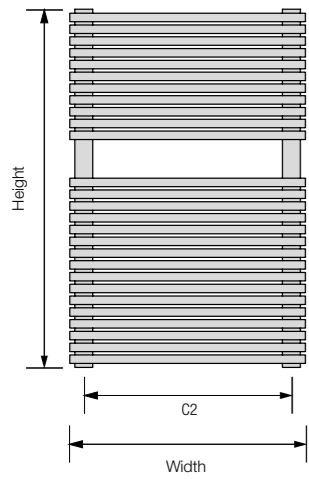

Sizes:	Material:	Operating up to:	Delivery:	Electric options:	Colours:	Guarantee:
5	S	6bar	3-4weeks		chart 1	5yrs*

Louisa Double

H 760

Central heating

Height: **760** Width: **480**
Wall to face: **123-136**
C1 Tapping from wall: **68-81**
C2 Centres: **450**
Output Δt 50°C:
711 watts / 2426 btu
Dry weight kg: **14.00**
Water content L: **5.60**
LDWH-H-076-48
White **£396.00 ex VAT**
(RAL 9016) **£475.20 inc VAT**
LDCO-H-076-48
Colour **£495.00 ex VAT**
£594.00 inc VAT

Dual fuel (See page 200)

Centres: **406 #**
Matching element: **600 watts**
LDWH-D-076-48
White **£516.00 ex VAT**
(RAL 9016) **£619.20 inc VAT**
LDCO-D-076-48
Colour **£615.00 ex VAT**
£738.00 inc VAT

Electric

Output: **600 watts**
Weight kg: **19.60**
LDWH-E-076-48
White **£516.00 ex VAT**
(RAL 9016) **£619.20 inc VAT**
LDCO-E-076-48
Colour **£615.00 ex VAT**
£738.00 inc VAT