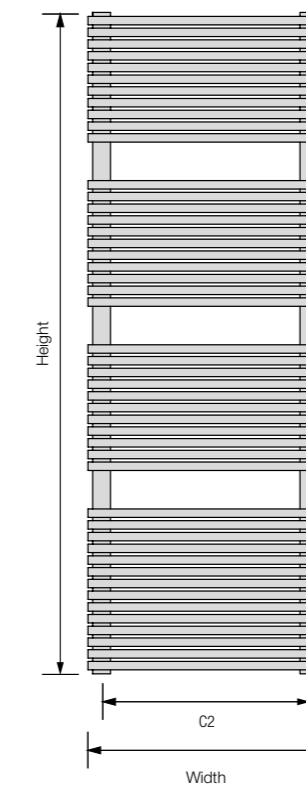

H 1410

Central heating

Height: 1410	Width: 500
Wall to face: 105-118	
C1 Tapping from wall: 68-81	
C2 Centres: 442	
Output Δt 50°C (Polished): 609 watts / 2078 btu	
Output Δt 50°C (Brushed): 636 watts / 2170 btu	
Dry weight kg: 16.20	
Water content L: 7.20	
LOSSP-H-141-50	
Polished £782.00 ex VAT	
£938.40 inc VAT	
LOSSB-H-141-50	
Brushed £831.00 ex VAT	
£997.20 inc VAT	

Dual fuel (See page 200)

Centres: 398 #	
Matching element: 400 watts	
LOSSP-D-141-50	
Polished £902.00 ex VAT	
£1082.40 inc VAT	
LOSSB-D-141-50	
Brushed £951.00 ex VAT	
£1141.20 inc VAT	

Electric

Output: 400 watts	
Weight kg: 23.40	
LOSSP-E-141-50	
Polished £902.00 ex VAT	
£1082.40 inc VAT	
LOSSB-E-141-50	
Brushed £951.00 ex VAT	
£1141.20 inc VAT