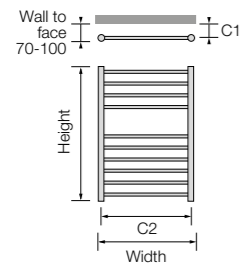

H 720

Height: 720 Width: 500
C1 Centres: 50-80 C2 Centres: 468 #
Output at 50°C: 360 watts / 1228 btu
Dry weight kg: 3.80 Water cont. L: 1.80
ASP 04 1 072050
Central heating £319.00 ex VAT
£382.80 inc VAT
ASP 04 4 072050 (200 watts)
Dual fuel £439.00 ex VAT
(See page 200) £526.80 inc VAT
ASP 04 5 072050 (200 watts)
Electric £439.00 ex VAT
£526.80 inc VAT

Height: 720 Width: 600
C1 Centres: 50-80 C2 Centres: 568 #
Output at 50°C: 389 watts / 1327 btu
Dry weight kg: 4.35 Water cont. L: 2.00
ASP 04 1 072060
Central heating £348.00 ex VAT
£417.60 inc VAT
ASP 04 4 072060 (200 watts)
Dual fuel £468.00 ex VAT
(See page 200) £561.60 inc VAT
ASP 04 5 072060 (200 watts)
Electric £468.00 ex VAT
£561.60 inc VAT