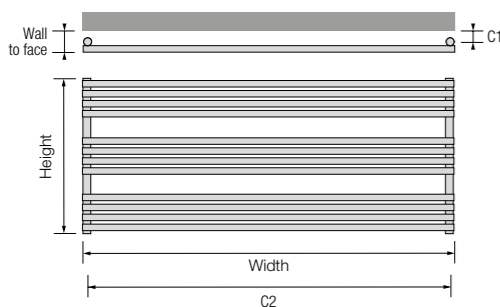

H 584

Central heating

Height: **584** Width: **1200**
Wall to face: **102-116**
C1 Tapping from wall: **63-77**
C2 Centres: **1160**
Output Δt 50°C: **719 watts / 2453 btu**
Dry weight kg: **11.59**
Water content L: **8.20**

ALEWH-584-1200	White (RAL 9016) £342.00 ex VAT £410.40 inc VAT
ALEGR-584-1200	GRPR £410.40 ex VAT £492.48 inc VAT

ALECT-584-1200	Colour (T) £376.20 ex VAT £451.44 inc VAT

ALECS-584-1200	Colour (S) £410.40 ex VAT £492.48 inc VAT

Height: **584** Width: **1400**
Wall to face: **102-116**
C1 Tapping from wall: **63-77**
C2 Centres: **1360**
Output Δt 50°C: **838 watts / 2859 btu**
Dry weight kg: **13.28**
Water content L: **9.40**

ALEWH-584-1400	White (RAL 9016) £370.00 ex VAT £444.00 inc VAT
ALEGR-584-1400	GRPR £444.00 ex VAT £532.80 inc VAT

ALECT-584-1400	Colour (T) £407.00 ex VAT £488.40 inc VAT

ALECS-584-1400	Colour (S) £444.00 ex VAT £532.80 inc VAT

Height: **584** Width: **1600**
Wall to face: **102-116**
C1 Tapping from wall: **63-77**
C2 Centres: **1560**
Output Δt 50°C: **958 watts / 3269 btu**
Dry weight kg: **14.97**
Water content L: **10.50**

ALEWH-584-1600	White (RAL 9016) £400.00 ex VAT £480.00 inc VAT
ALEGR-584-1600	GRPR £480.00 ex VAT £576.00 inc VAT

ALECT-584-1600	Colour (T) £440.00 ex VAT £528.00 inc VAT

ALECS-584-1600	Colour (S) £480.00 ex VAT £576.00 inc VAT