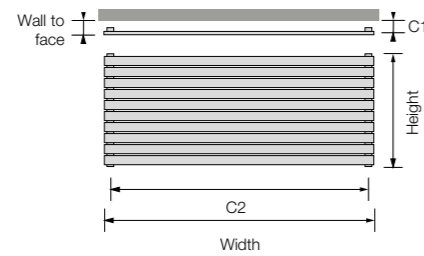

Height: **490** Width: **800**
Wall to face: **80** Tubes: **10**
C1 Centres: **55** C2 Centres: **750**
Output Δt 50°C: **636** watts / **2170** btu
Dry weight kg: **11.50**
Water content L: **3.00**

ART 04 1 049080	
Polished	£653.00 ex VAT
	£783.60 inc VAT
ART 03 1 049080	
Brushed	£577.00 ex VAT
	£692.40 inc VAT