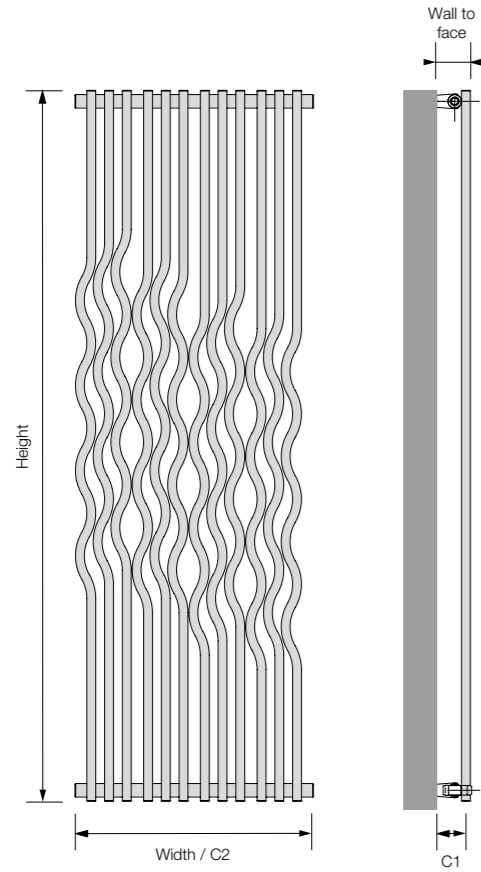

Sizes:	Material:	Operating up to:	Delivery:	Guarantee:
1	SS	8bar	4-6wks	15yrs

Rio®

This Italian designed radiator draws inspiration from nature, with its gentle shape reminiscent of a beautiful waterfall. Combined with superb manufacturing and a 15 year guarantee, this is a timeless piece of art.

H 2000

Height: 2000	Width: 671
Wall to face: 100-112	
C1 Tapping from wall: 57-69	
C2 Centres: 671	
Output Δt 50°C: 807 watts / 2753 btu	
Dry weight kg: 26.00	
Water content L: 16.60	
RIOP-200-671	
Polished	£2500.00 ex VAT
	£3000.00 inc VAT

Height: 2000	Width: 671
Wall to face: 100-112	
C1 Tapping from wall: 57-69	
C2 Centres: 671	
Output Δt 50°C: 863 watts / 2945 btu	
Dry weight kg: 26.00	
Water content L: 16.60	
RIOB-200-671	
Brushed	£2612.00 ex VAT
	£3134.40 inc VAT

Underside connections are available upon request.