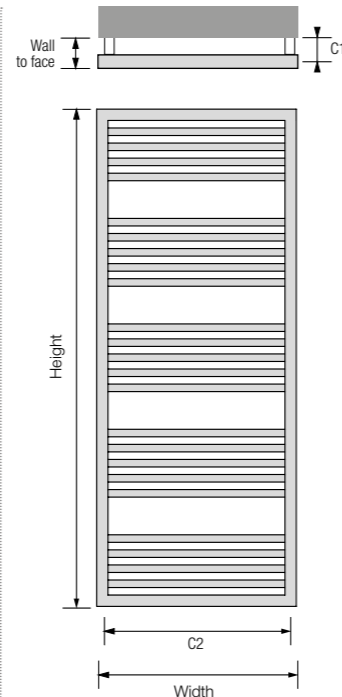

H 1320

Central heating

Height: **1320** Width: **530**
Wall to face: **95-108**
C1 Tapping from wall: **80-93**
C2 Centres: **500**
Output Δt 50°C: **612 watts / 2088 btu**
Dry weight kg: **12.40**
Water content L: **4.90**

SAWH-H-132-53

White **£308.00 ex VAT**
(RAL 9016) **£369.60 inc VAT**

SASG-H-132-53

Sparkling **£385.00 ex VAT**
Grey **£462.00 inc VAT**

SASB-H-132-53

Sparkling **£385.00 ex VAT**
Black **£462.00 inc VAT**

SACO-H-132-53

Colour **£385.00 ex VAT**
£462.00 inc VAT

Dual fuel (See page 200)

Centres: **456 #**
Matching Element: **600 watts**

SAWH-D-132-53

White **£428.00 ex VAT**
(RAL 9016) **£513.60 inc VAT**

SASG-D-132-53

Sparkling **£505.00 ex VAT**
Grey **£606.00 inc VAT**

SASB-D-132-53

Sparkling **£505.00 ex VAT**
Black **£606.00 inc VAT**

SACO-D-132-53

Colour **£505.00 ex VAT**
£606.00 inc VAT

Electric

Output: **600 watts**
Weight kg: **17.30**

SAWH-E-132-53

White **£428.00 ex VAT**
(RAL 9016) **£513.60 inc VAT**

SASG-E-132-53

Sparkling **£505.00 ex VAT**
Grey **£606.00 inc VAT**

SASB-E-132-53

Sparkling **£505.00 ex VAT**
Black **£606.00 inc VAT**