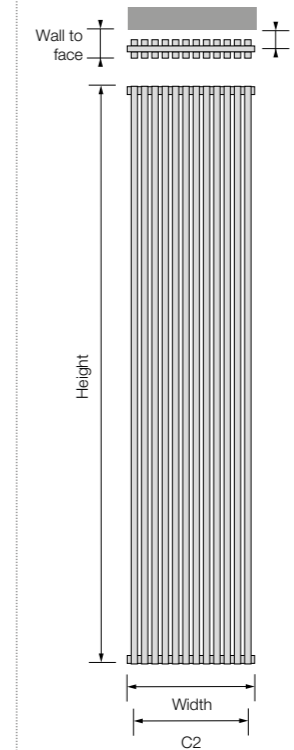

H 1800

Height: 1200 Width: 392
Wall to face: 86 Tubes: 24
C1 Tapping from wall: 54
C2 Centres: 334
Output Δt 50°C: 876 watts / 2989 btu
Dry weight kg: 18.71 Water content L: 7.01
CUBVWH-D-1200-12
White (RAL 9016) £874.00 ex VAT / £1048.80 inc VAT
CUBVCT-D-1200-12
Colour (T) £961.40 ex VAT / £1153.68 inc VAT
CUBVCS-D-1200-12
Colour (S) £1048.80 ex VAT / £1258.56 inc VAT

Height: 1600 Width: 392
Wall to face: 86 Tubes: 24
C1 Tapping from wall: 54
C2 Centres: 334
Output Δt 50°C: 1115 watts / 3804 btu
Dry weight kg: 24.63 Water content L: 9.13
CUBVWH-D-1600-12
White (RAL 9016) £1003.00 ex VAT / £1203.60 inc VAT
CUBVCT-D-1600-12
Colour (T) £1103.30 ex VAT / £1323.96 inc VAT
CUBVCS-D-1600-12
Colour (S) £1203.60 ex VAT / £1444.32 inc VAT

Height: 1800 Width: 392
Wall to face: 86 Tubes: 24
C1 Tapping from wall: 54
C2 Centres: 334
Output Δt 50°C: 1261 watts / 4303 btu
Dry weight kg: 27.58 Water content L: 10.20
CUBVWH-D-1800-12
White (RAL 9016) £1034.00 ex VAT / £1240.80 inc VAT
CUBVCT-D-1800-12
Colour (T) £1137.40 ex VAT / £1364.88 inc VAT
CUBVCS-D-1800-12
Colour (S) £1240.80 ex VAT / £1488.96 inc VAT

Height: 2000 Width: 392
Wall to face: 86 Tubes: 24
C1 Tapping from wall: 54
C2 Centres: 334
Output Δt 50°C: 1346 watts / 4593 btu
Dry weight kg: 30.54 Water content L: 11.26
CUBVWH-D-2000-12
White (RAL 9016) £1065.00 ex VAT / £1278.00 inc VAT
CUBVCT-D-2000-12
Colour (T) £1171.50 ex VAT / £1405.80 inc VAT
CUBVCS-D-2000-12
Colour (S) £1278.00 ex VAT / £1533.60 inc VAT

Height: 1200 Width: 520
Wall to face: 86 Tubes: 32
C1 Tapping from wall: 54
C2 Centres: 462
Output Δt 50°C: 1168 watts / 3985 btu
Dry weight kg: 24.94 Water content L: 9.34
CUBVWH-D-1200-16
White (RAL 9016) £987.00 ex VAT / £1184.40 inc VAT
CUBVCT-D-1200-16
Colour (T) £1085.70 ex VAT / £1302.84 inc VAT
CUBVCS-D-1200-16
Colour (S) £1184.40 ex VAT / £1421.28 inc VAT

Height: 1600 Width: 520
Wall to face: 86 Tubes: 32
C1 Tapping from wall: 54
C2 Centres: 462
Output Δt 50°C: 1487 watts / 5074 btu
Dry weight kg: 32.83 Water content L: 12.18
CUBVWH-D-1600-16
White (RAL 9016) £1154.00 ex VAT / £1384.80 inc VAT
CUBVCT-D-1600-16
Colour (T) £1269.40 ex VAT / £1523.28 inc VAT
CUBVCS-D-1600-16
Colour (S) £1384.80 ex VAT / £1661.76 inc VAT

Height: 1800 Width: 520
Wall to face: 86 Tubes: 32
C1 Tapping from wall: 54
C2 Centres: 462
Output Δt 50°C: 1681 watts / 5736 btu
Dry weight kg: 36.77 Water content L: 13.60
CUBVWH-D-1800-16
White (RAL 9016) £1192.00 ex VAT / £1430.40 inc VAT
CUBVCT-D-1800-16
Colour (T) £1311.20 ex VAT / £1573.44 inc VAT
CUBVCS-D-1800-16
Colour (S) £1430.40 ex VAT / £1716.48 inc VAT

Height: 2000 Width: 520
Wall to face: 86 Tubes: 32
C1 Tapping from wall: 54
C2 Centres: 462
Output Δt 50°C: 1794 watts / 6121 btu
Dry weight kg: 40.71 Water content L: 15.01
CUBVWH-D-2000-16
White (RAL 9016) £1230.00 ex VAT / £1476.00 inc VAT
CUBVCT-D-2000-16
Colour (T) £1353.00 ex VAT / £1623.60 inc VAT
CUBVCS-D-2000-16
Colour (S) £1476.00 ex VAT / £1771.20 inc VAT

Designer