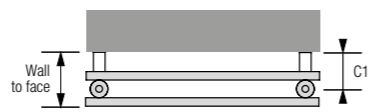

H 1160

Central heating

Height: **1160** Width: **480**
Wall to face: **123-136**
C1 Tapping from wall: **68-81**
C2 Centres: **450**
Output Δt 50°C:
1018 watts / 3473 btu
Dry weight kg: **21.50**
Water content L: **8.70**
LDWH-H-116-48
White **£520.00 ex VAT**
(RAL 9016) **£624.00 inc VAT**
LDCO-H-116-48
Colour **£650.00 ex VAT**
£780.00 inc VAT

Dual fuel (See page 200)

Centres: **406 #**
Matching element: **800 watts**
LDWH-D-116-48
White **£640.00 ex VAT**
(RAL 9016) **£768.00 inc VAT**
LDCO-D-116-48
Colour **£770.00 ex VAT**
£924.00 inc VAT

Electric

Output: **800 watts**
Weight kg: **30.20**
LDWH-E-116-48
White **£640.00 ex VAT**
(RAL 9016) **£768.00 inc VAT**
LDCO-E-116-48
Colour **£770.00 ex VAT**
£924.00 inc VAT

H 1160

Central heating

Height: **1160** Width: **580**
Wall to face: **123-136**
C1 Tapping from wall: **68-81**
C2 Centres: **550**
Output Δt 50°C:
1609 watts / 5490 btu
Dry weight kg: **25.30**
Water content L: **10.20**
LDWH-H-116-58
White **£548.00 ex VAT**
(RAL 9016) **£657.60 inc VAT**
LDCO-H-116-58
Colour **£685.00 ex VAT**
£822.00 inc VAT

Dual fuel (See page 200)

Centres: **506 #**
Matching element: **800 watts**
LDWH-D-116-58
White **£668.00 ex VAT**
(RAL 9016) **£801.60 inc VAT**
LDCO-D-116-58
Colour **£805.00 ex VAT**
£966.00 inc VAT

Electric

Output: **800 watts**
Weight kg: **35.50**
LDWH-E-116-58
White **£668.00 ex VAT**
(RAL 9016) **£801.60 inc VAT**
LDCO-E-116-58
Colour **£805.00 ex VAT**
£966.00 inc VAT